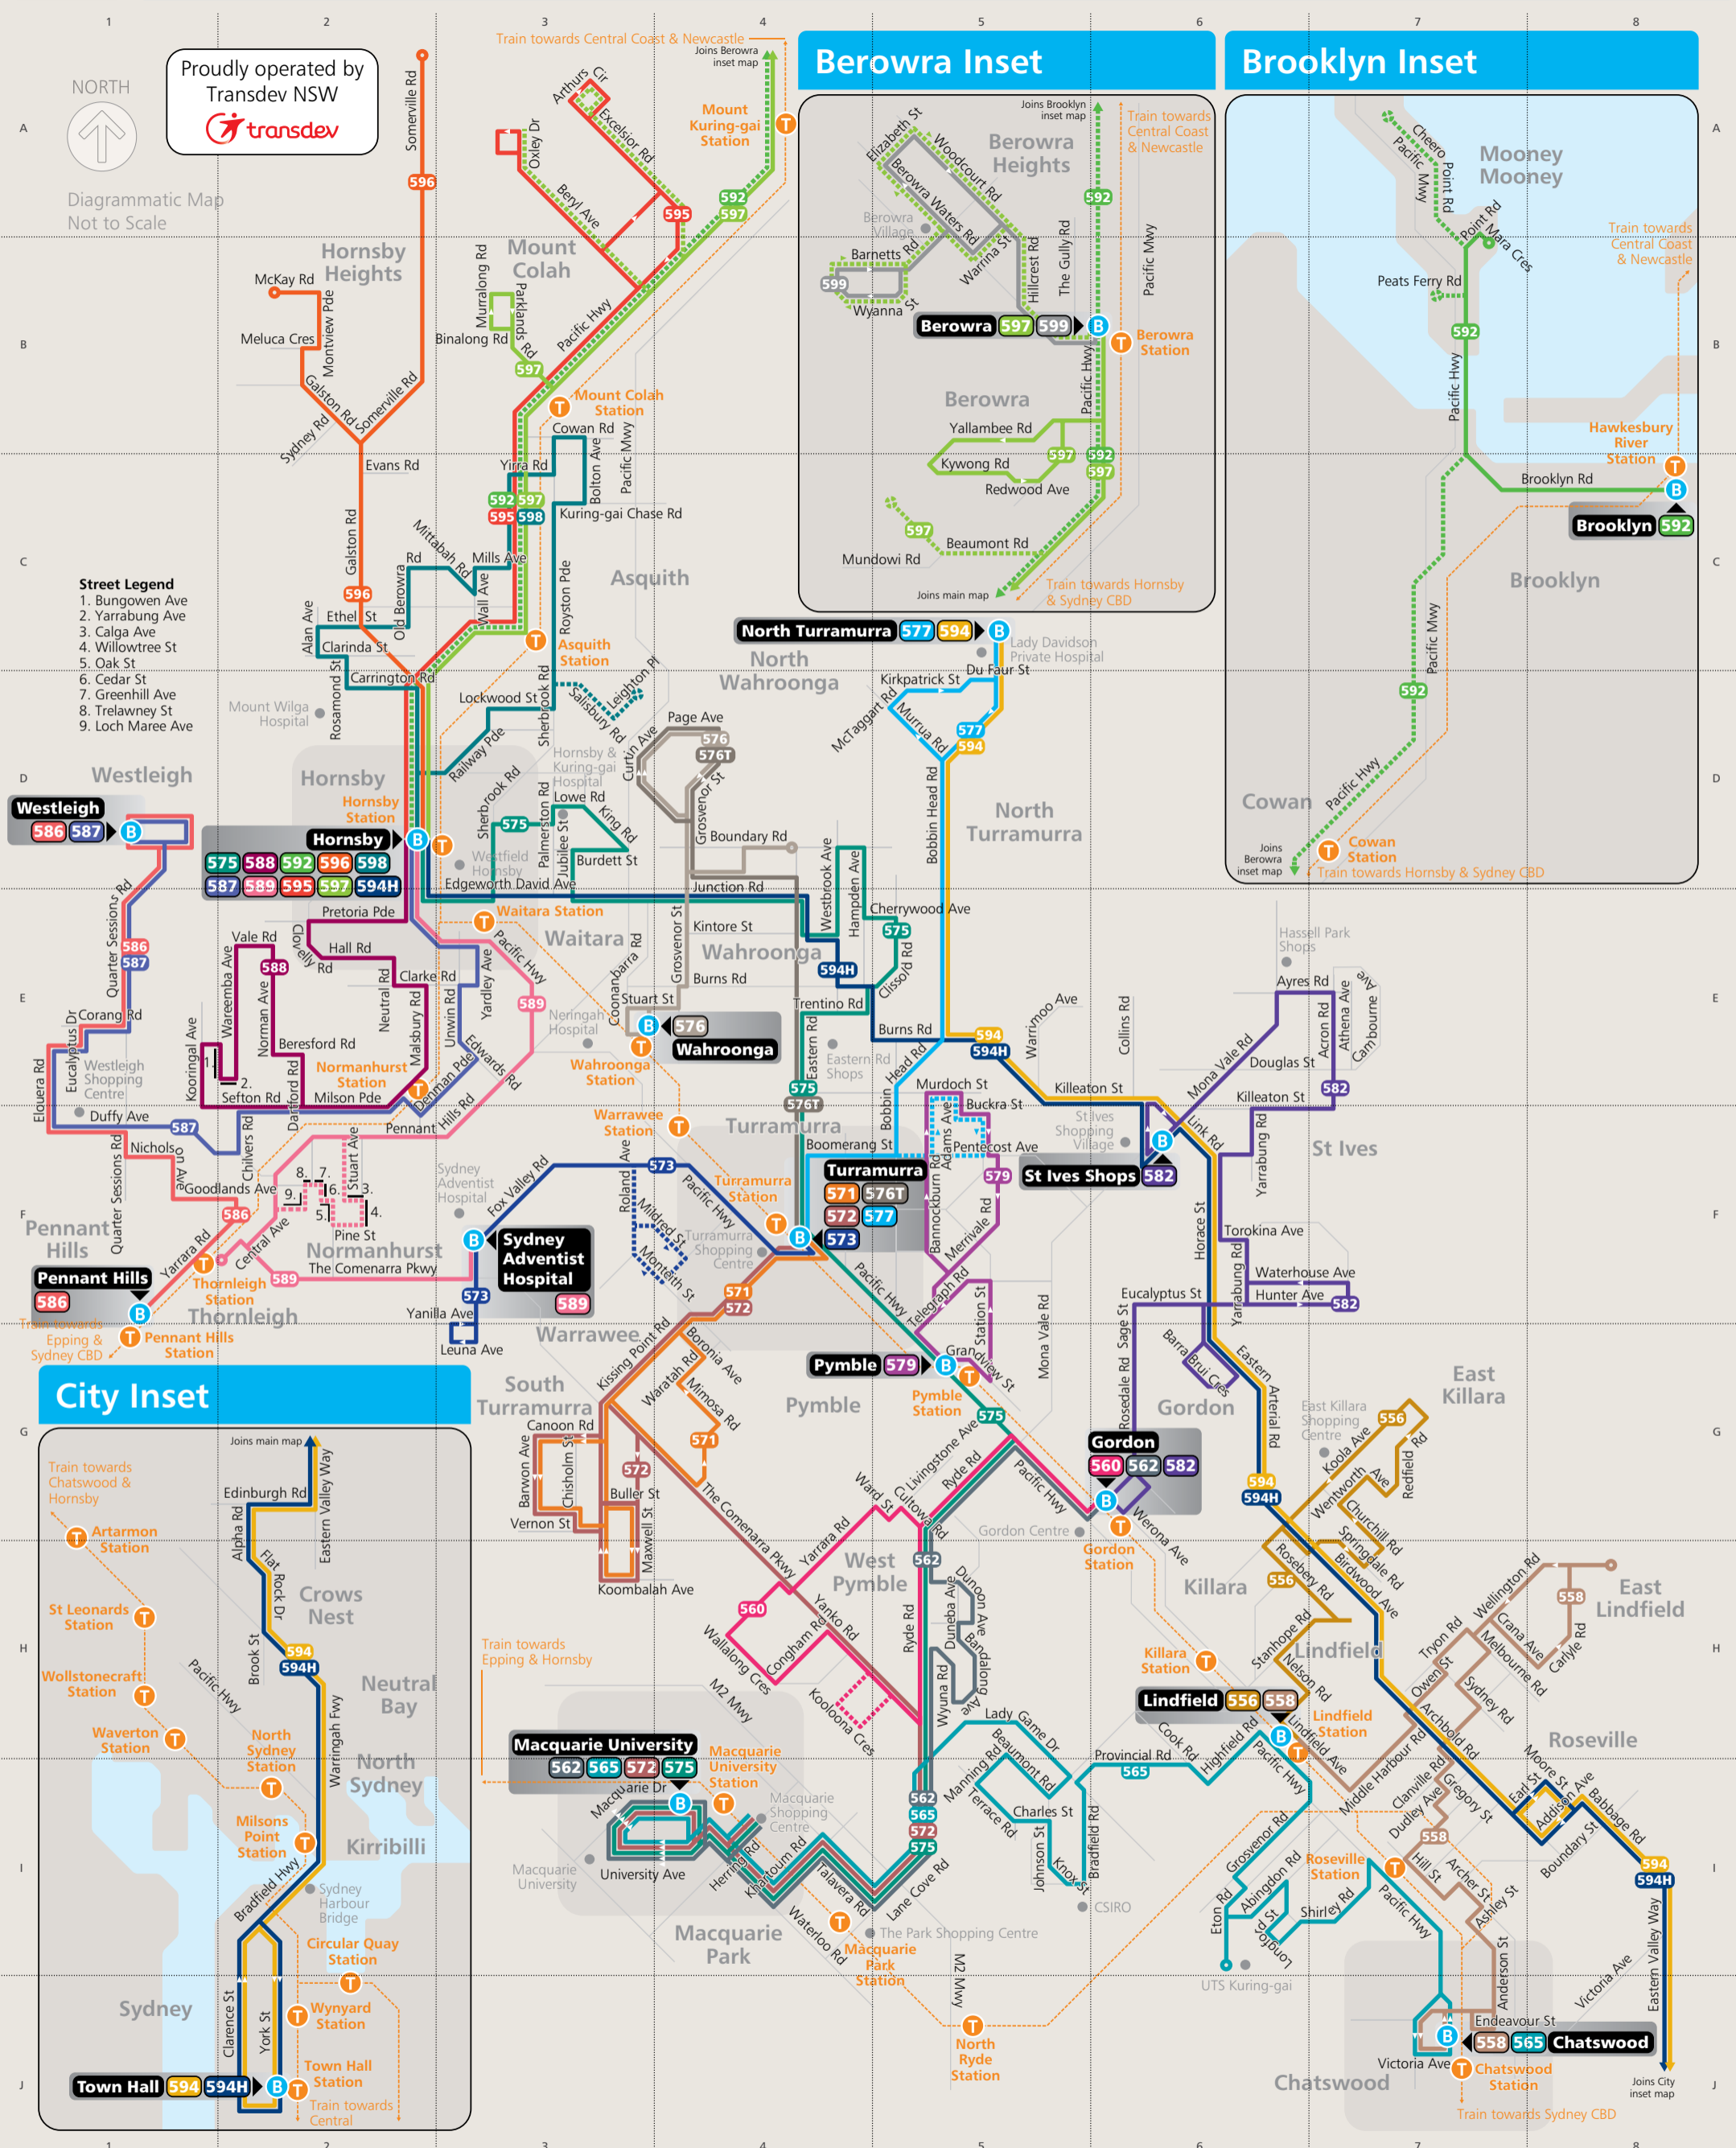

# Chatswood, Hornsby and Berowra bus network map

Proudly operated by  
Transdev NSW

NORTH

Diagrammatic Map  
Not to Scale

**Key**

- Bus route
- 577 Bus route number
- ..... Occasional journey
- B Bus terminus
- T Train line/station