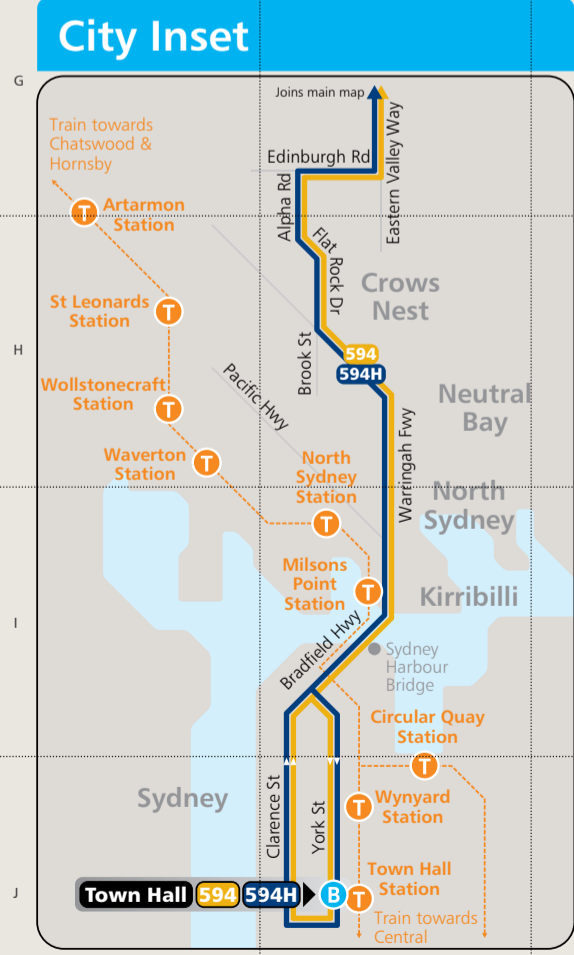

# Chatswood, Hornsby and Berowra bus network map

Proudly operated by  
Transdev NSW

NORTH

Diagrammatic Map  
Not to Scale

**Key**

- Bus route
- 577 Bus route number
- ..... Occasional journey
- B Bus terminus
- T Train line/station