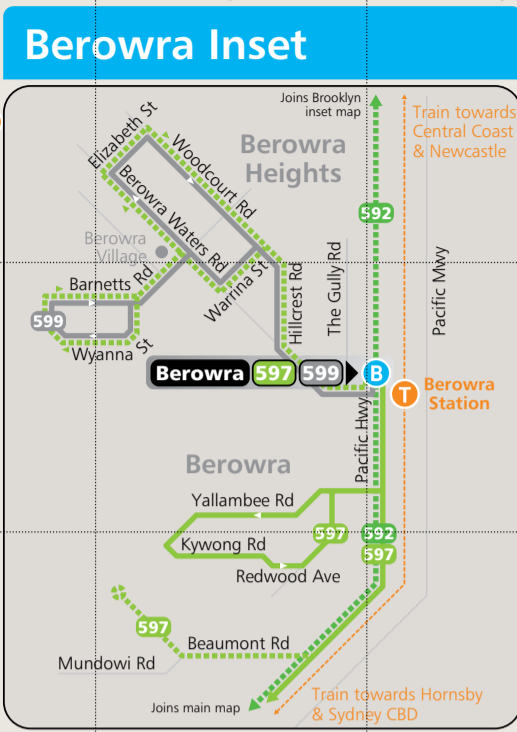

# Chatswood, Hornsby and Berowra bus network map

Proudly operated by  
Transdev NSW

NORTH

Diagrammatic Map  
Not to Scale

**Key**

- Bus route
- 577 Bus route number
- ..... Occasional journey
- B Bus terminus
- T Train line/station

**It's easy to plan your trip**

On the web  
transportnsw.info

Questions and feedback  
Phone 131 500  
TTY 1800 637 500