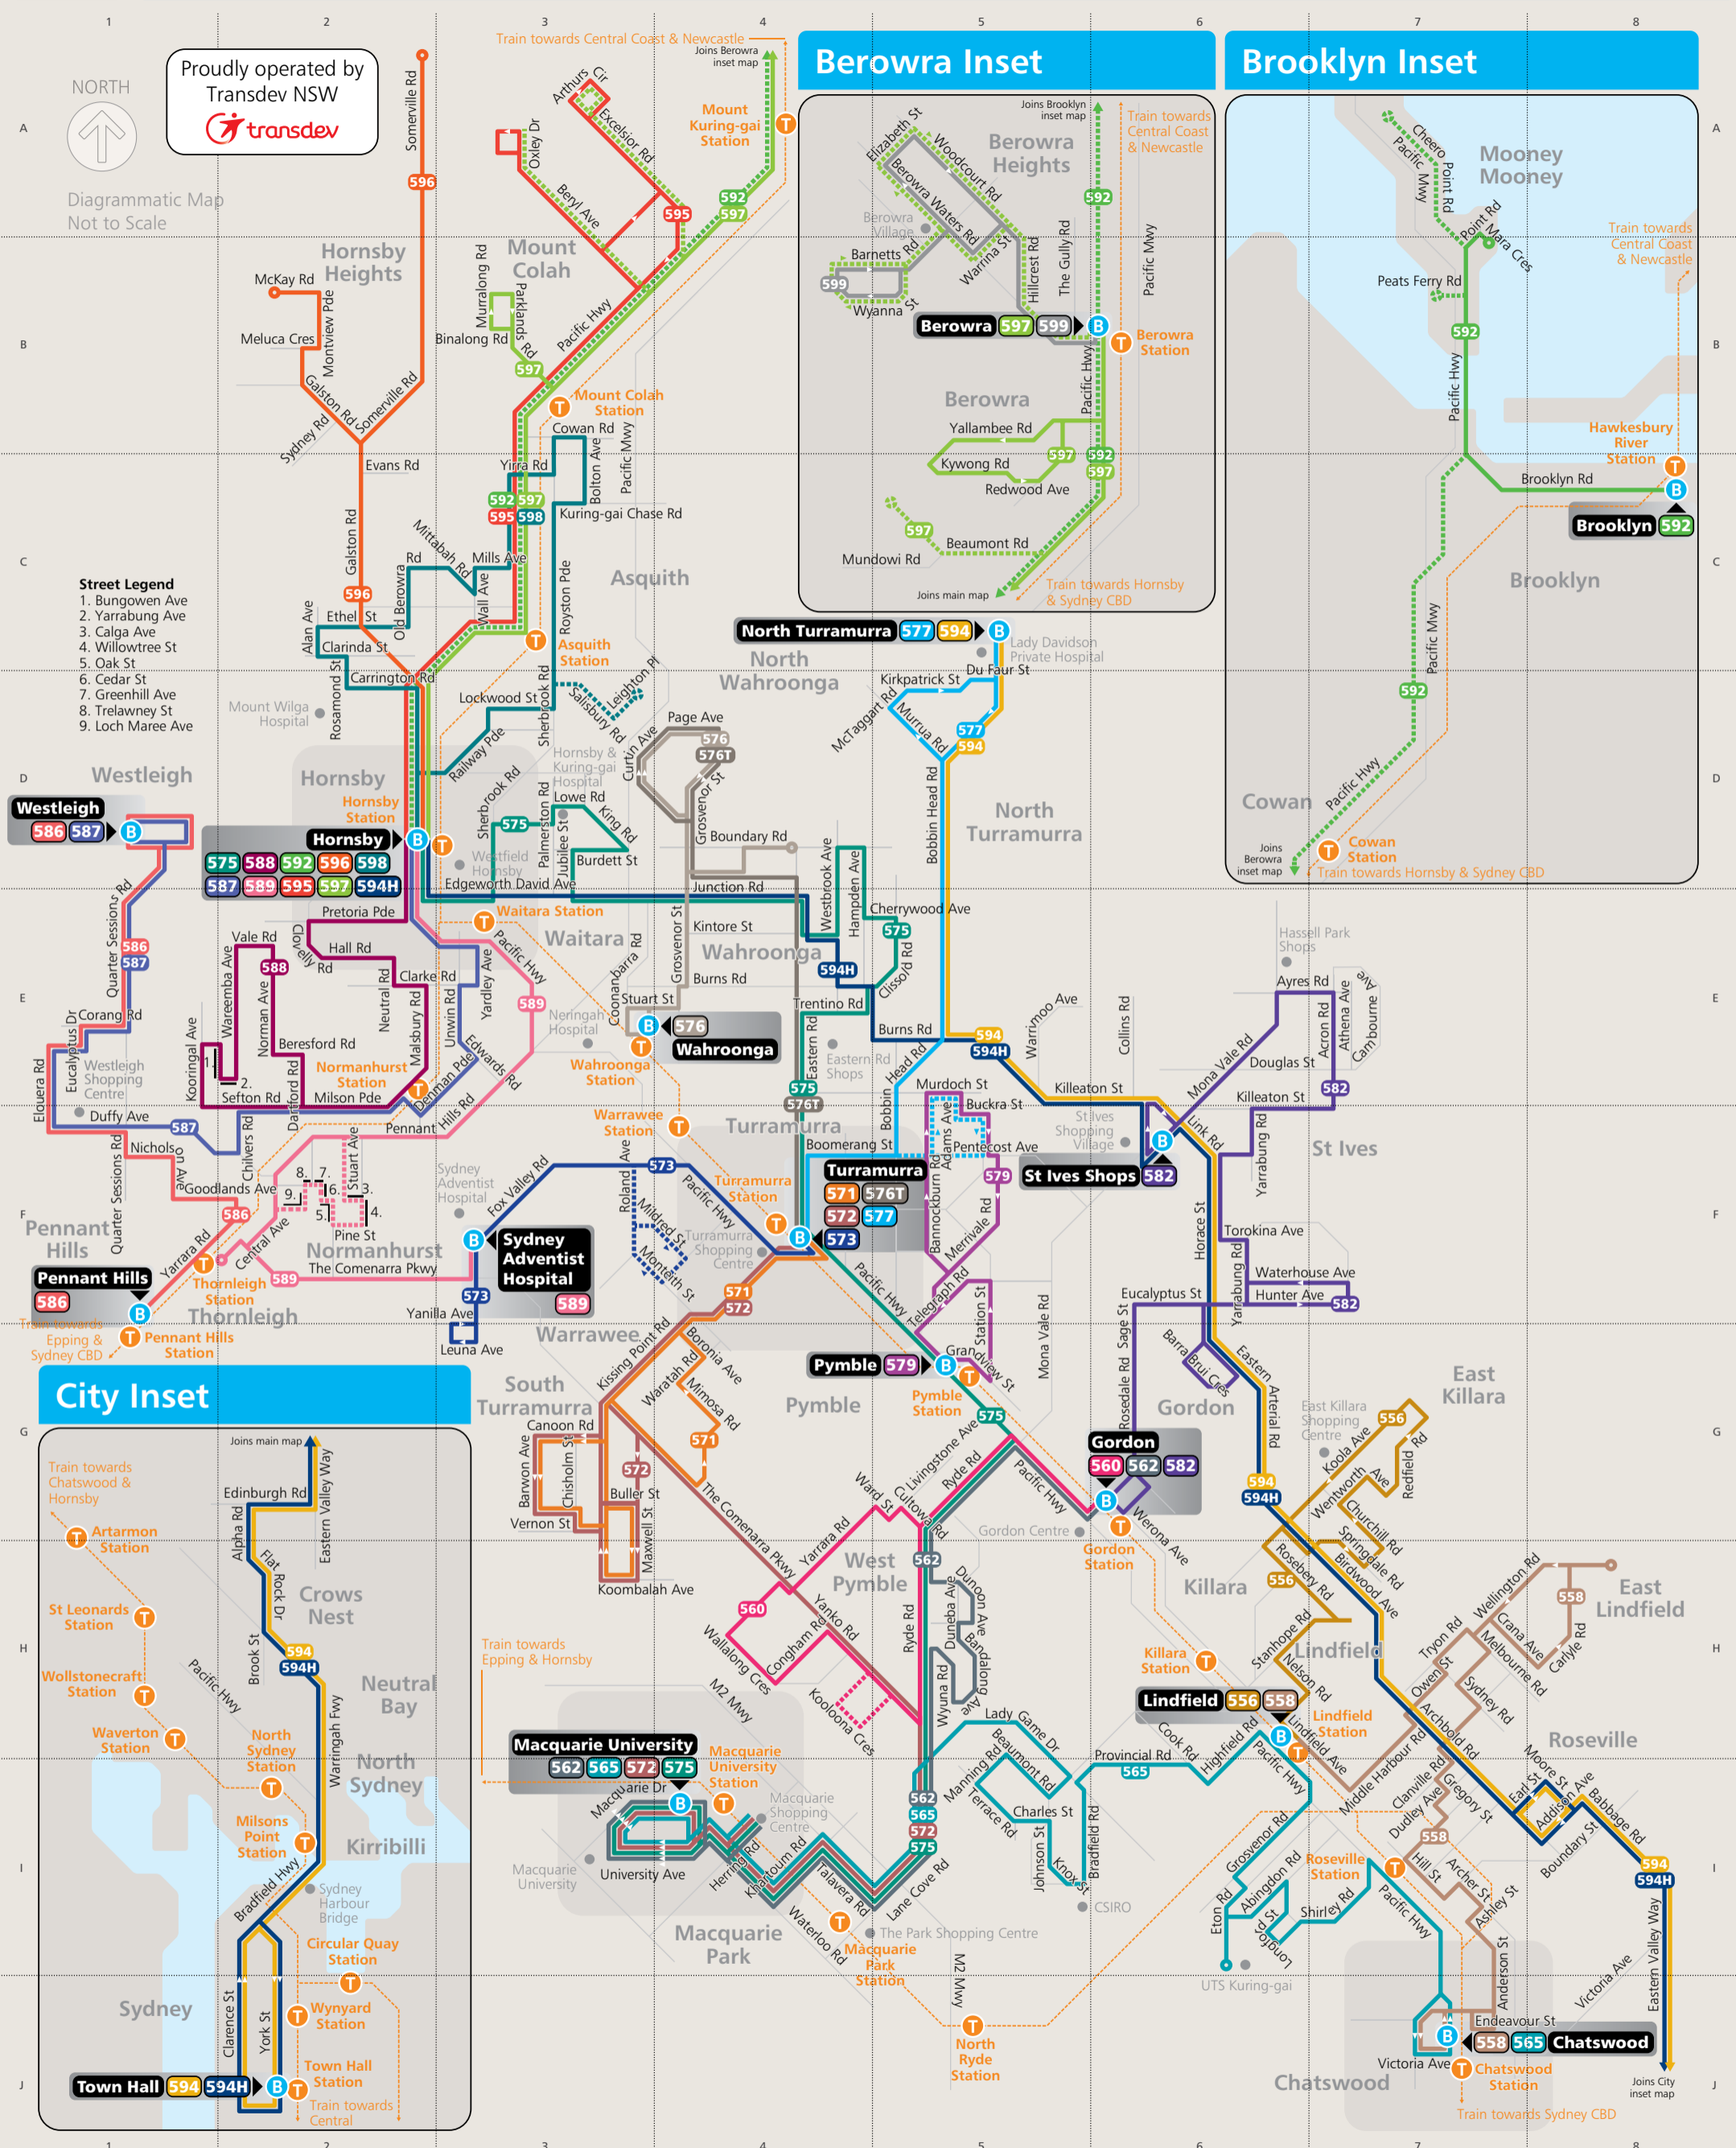

Chatswood, Hornsby and Berowra bus network map

Proudly operated by
Transdev NSW

NORTH

Diagrammatic Map
Not to Scale

Key

- Bus route
- Occasional journey
- T--- Train line/station
- 577 Bus route number
- B Bus terminus