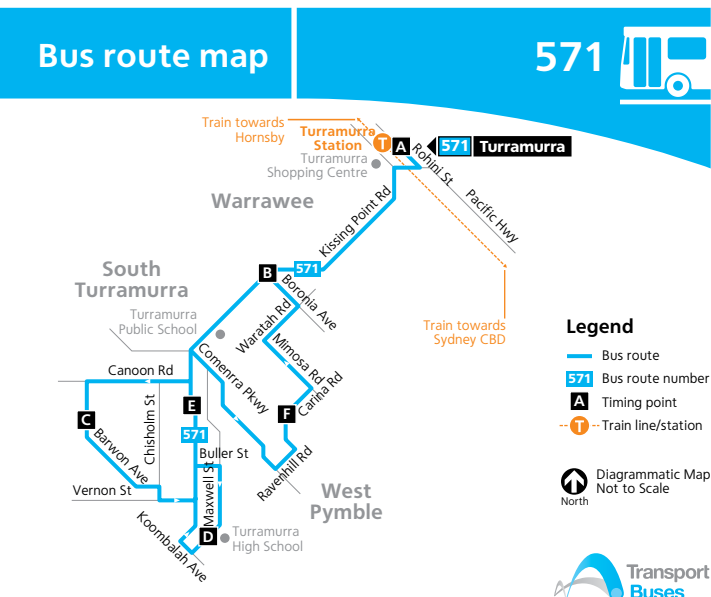

Description of route in this timetable

Route 571

Turrumurra to South Turrumurra

Loop service.

Service operates Monday to Friday.

571

Turrumurra to South Turrumurra

Bus Timetable

Monday to Friday												
map ref	Route Number	571	571	571	571	571	571	571	571	571	571	571
A	Turramurra Station Rohini Street	06:14	06:42	07:11	07:49	14:25	...	15:57	16:30	16:58
B	Boronia Ave & Kissing Point Road	06:17	06:45	07:14	07:52	14:29	...	16:01	16:34	17:02
C	Canoon Road & Barwon Avenue	06:22	06:50	07:19	14:33	15:29	16:06	16:39	17:07
D	Turramurra High School	06:25	06:55	07:22	07:59	08:10	08:38	14:37	15:34	16:10	16:43	17:10
E	South Turramurra Shops	06:29	06:59	07:26	08:03	08:14	08:42	14:40	15:38	16:13	16:46	17:13
F	Carina Road	06:33	07:03	07:30	A	08:17	08:45	14:44	...	16:16	16:49	17:16
B	Boronia Ave & Kissing Point Road	06:36	07:06	07:34	08:06	08:22	08:50	14:46	15:41	16:19	16:55	17:22
A	Turramurra Station Rohini Street	06:42	07:13	07:43	08:14	08:30	08:58	14:52	15:50	16:26	17:02	17:30

Monday to Friday (continued...)					
map ref	Route Number	571	571	571	571
A	Turramurra Station Rohini Street	17:23	18:00	18:23	19:00
B	Boronia Ave & Kissing Point Road	17:27	18:04	18:27	19:04
C	Canoon Road & Barwon Avenue	17:32	18:09	18:32	19:09
D	Turramurra High School	17:35	18:12	18:35	19:12
E	South Turramurra Shops	17:38	18:15	18:38	19:15
F	Carina Road	17:41	18:18	18:41	19:18
B	Boronia Ave & Kissing Point Road	17:47	18:24	18:47	19:24
A	Turramurra Station Rohini Street	17:55	18:31	18:54	19:31

No service on Weekends & Public Holidays

Explanation of definitions and symbols

A Bus operates via Catalpa Cr after Kissing Point Rd.

Who is providing my bus services?

The bus services shown in this timetable are run by Transdev NSW.