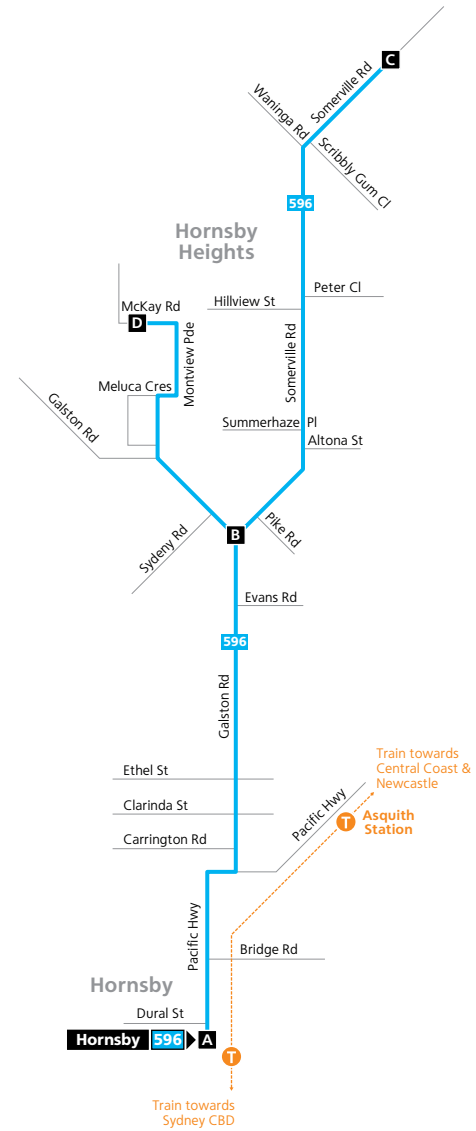

Easter Saturday

Services run to Saturday timetable.

Timing Points

- **A** Hornsby Station Interchange
- **B** Galston Road & Somerville Road
- **C** Hornsby Heights Black Ash Place
- **D** McKay Road

Diagrammatic Map
Not to Scale

Legend

- Bus route
- 596 Bus route number
- **A** Timing point
- -T- Train line/station