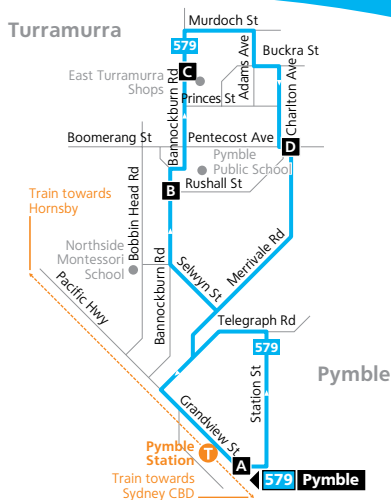

### Route 579

Need an Opal card?  
[opal.com.au](http://opal.com.au)

Monday to Friday											
map ref	Route Number	579	579	579	579	579	579	579	579	579	
A	Pymble Station	06:38	07:00	07:30	08:01	15:25	15:54	16:15	16:35	16:59	17:15
B	Rushall Street & Bannockburn Road	06:43	07:05	07:35	08:06	15:29	15:58	16:19	16:39	17:03	17:19
C	East Turramurra Shops	06:45	07:07	07:37	08:08	15:31	16:00	16:24	16:41	17:05	17:21
D	Merrivale Lane & Pentecost Avenue	06:49	07:11	07:41	A08:12	15:37	16:06	16:27	16:44	17:08	17:24
A	Pymble Station	06:58	07:20	07:50	08:24	15:49	16:14	16:33	16:50	17:14	17:30

Monday to Friday (continued...)					
map ref	Route Number	579	579	579	579
A	Pymble Station	17:31	17:47	18:15	18:32
B	Rushall Street & Bannockburn Road	17:35	17:51	18:19	18:36
C	East Turramurra Shops	17:37	17:53	18:21	18:38
D	Merrivale Lane & Pentecost Avenue	17:40	17:56	18:24	18:40
A	Pymble Station	17:46	18:02	18:30	...

## Explanation of definitions and symbols

A Bus diverts to Sacred Heart Catholic School.

Bus route map
579

- Legend**
- Bus route
  - 579 Bus route number
  - A** Timing point
  - T— Train line/station

Diagrammatic Map Not to Scale