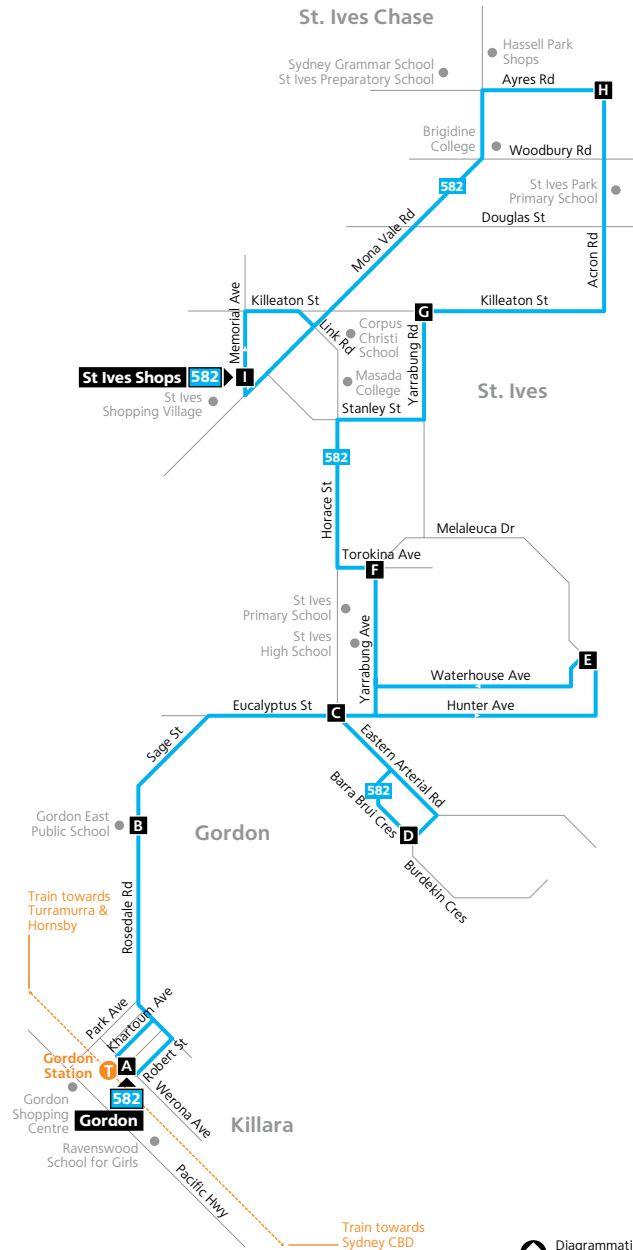

Explanation of definitions and symbols

- A Bus diverts via East Gordon, Mount Ida Street.
- B Bus diverts via Masada College.

Easter Saturday

Services run to Saturday timetable.

Timing Points

- **A** Gordon Station Werona Avenue
- **B** Gordon East Public School
- **C** Horace Street & Eucalyptus Street
- **D** Barra Brui Crescent
- **E** Hunter Avenue & Waterhouse Avenue
- **F** Torokina Road & Yarrabung Road
- **G** Yarrabung Road & Killeaton Road
- **H** Ayres Road & Acron Road
- **I** St Ives Shops Memorial Avenue

Diagrammatic Map
Not to Scale

1. **Legend**
2. Bus route
   - 582 Bus route number
   - **A** Timing point
   - T Train line/station