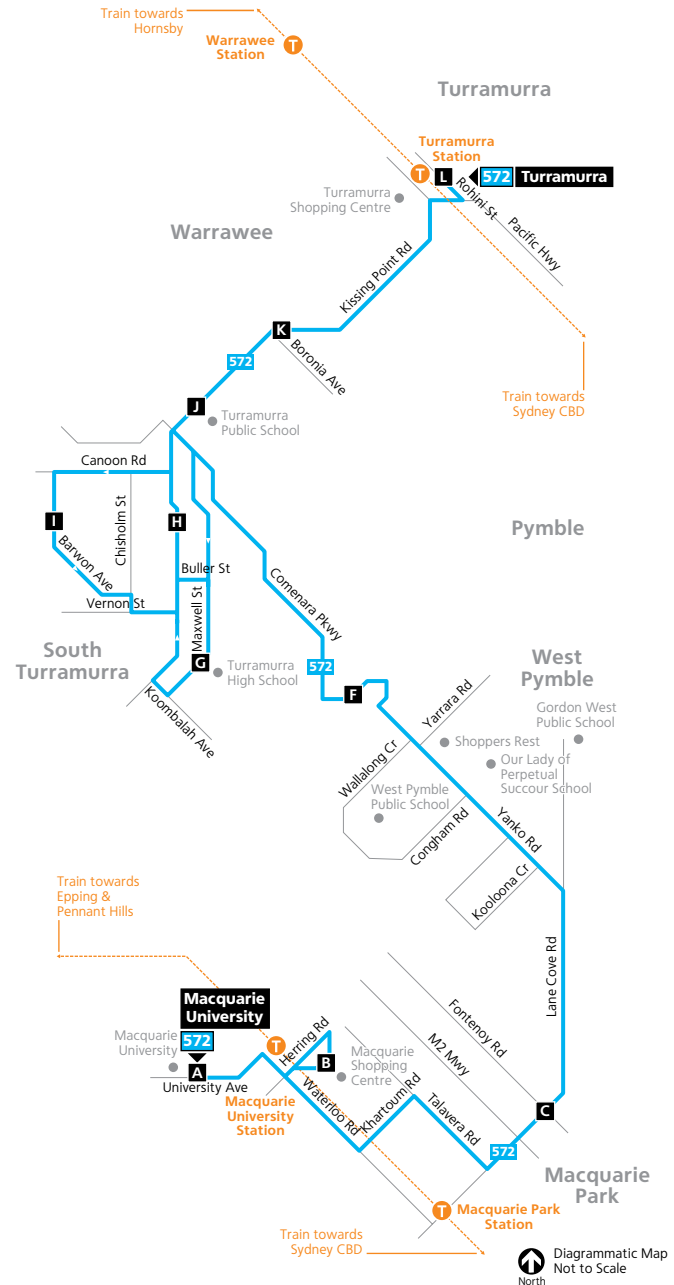

Explanation of definitions and symbols

- A Bus travels via Catalpa Crescent.
- B Bus travels via Kooloona Loop.
- C Bus travels via West Pymble Public School.
- D Bus travels via West Pymble Public School, Kooloona Loop and West Gordon.
- Bus continues to Turrumurra Station, see other direction for times.

Easter Saturday

Services run to Saturday timetable.

Timing Points

- **A** Macquarie University
- **B** Macquarie Centre Herring Road
- **C** Lane Cove Road & Fontenoy Road
- **D** Ryde Road & Yanko Road
- **E** Yanko Road & Kooloona Crescent
- **F** Parker Avenue & Comenarra Parkway
- **G** Turrumurra High School
- **H** South Turrumurra Shops
- **I** Canoon Road & Barwon Avenue
- **J** Turrumurra Public School
- **K** Boronia Avenue & Kissing Point Road
- **L** Turrumurra Station

Legend

- Bus route
- 572 Bus route number
- **A** Timing point
- **T** Train line/station

North
Diagrammatic Map
Not to Scale