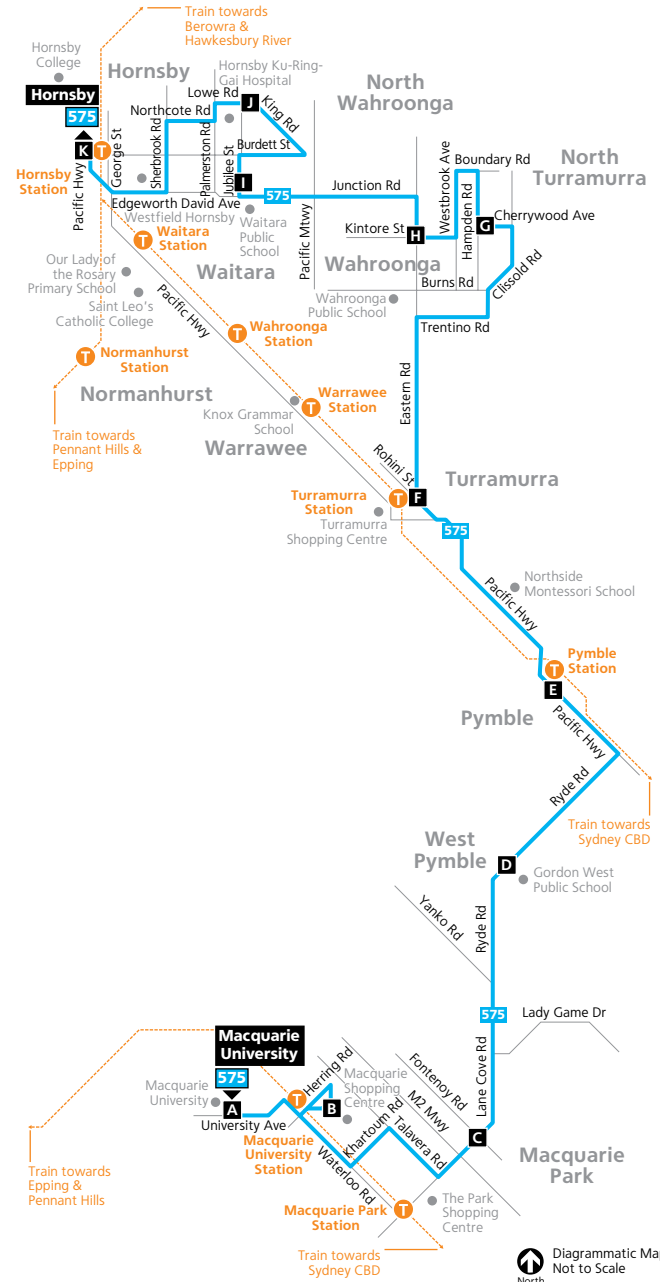

Easter Saturday

Services run to Saturday timetable.

Timing Points

- **A** Macquarie University
- **B** Macquarie Centre Herring Road
- **C** Lane Cove Road & Fontenoy Road
- **D** Gordon West Public School
- **E** Pacific Highway & Livingstone Avenue
- **F** Turramurra Station Rohini Street
- **G** Wahroonga East Shops
- **H** Kintore Street & Eastern Road
- **I** Waitara Jubilee Street
- **J** Hornsby Hospital
- **K** Hornsby Station Interchange

Legend

- Bus route
- 575 Bus route number
- **A** Timing point
- **T** Train line/station

Diagrammatic Map
Not to Scale