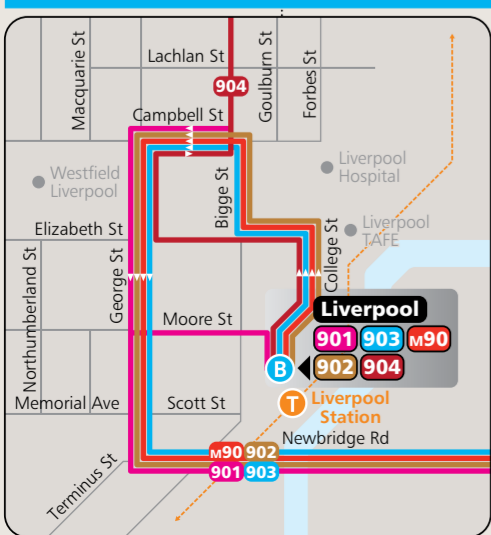

Liverpool Inset*

Key

- Bus route
- ••• Occasional journey
- —T— Train line/station
- 903 Bus route number
- B Bus terminus

Effective from 20 November 2016

It's easy to plan your trip

On the web
transportnsw.info

Questions and feedback
Phone 131 500
NRS 133 677