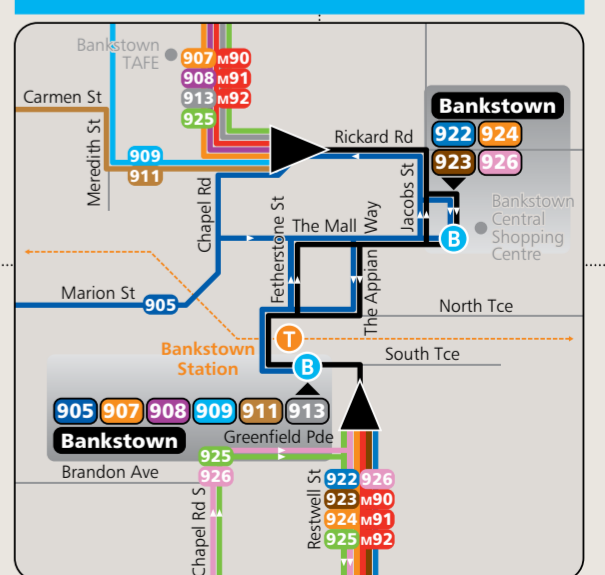

Bankstown Inset