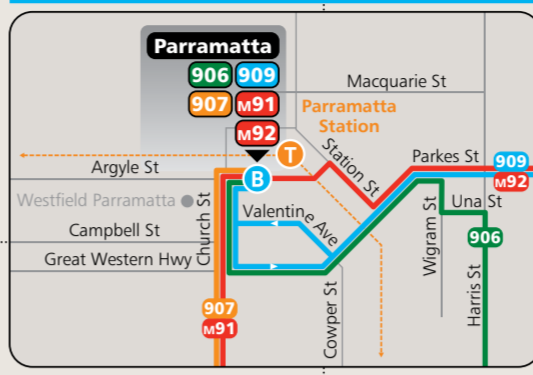

Parramatta Inset