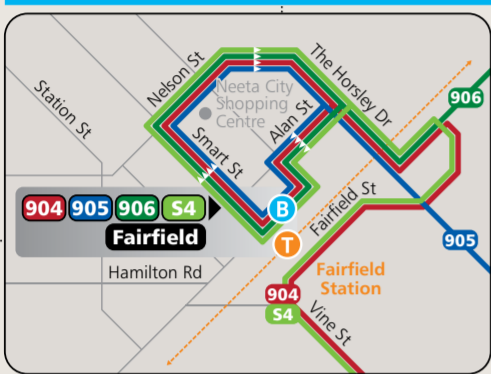

Parramatta, Bankstown and Liverpool bus network map

Diagrammatic Map
Not to Scale

Proudly operated by
Transdev NSW

Fairfield Inset