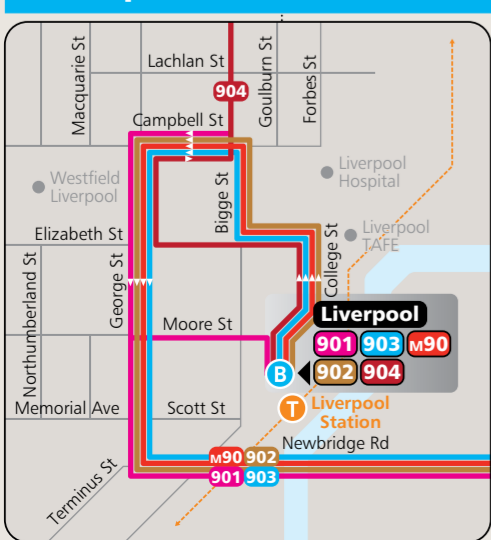

Liverpool Inset*

Key

1. Bus route
   - ••• Occasional journey
   - —T— Train line/station
   - 903 Bus route number
   - B Bus terminus
2. Effective from 2 December 2018

It's easy to plan your trip

On the web
transportnsw.info

Questions and feedback
Phone 131 500
NRS 133 677