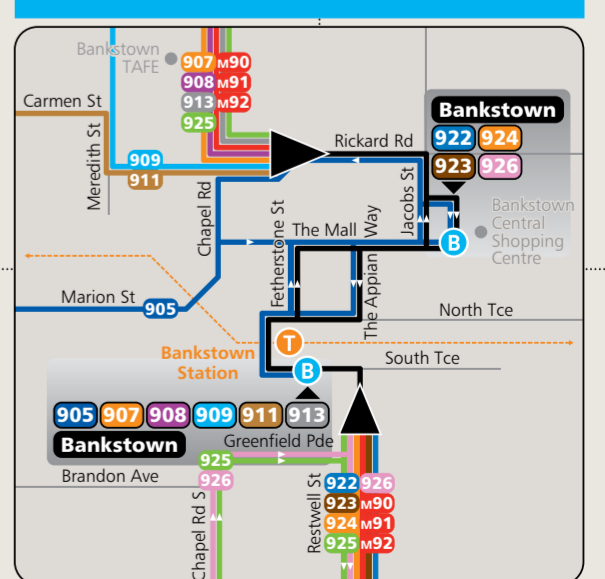

Bankstown Inset