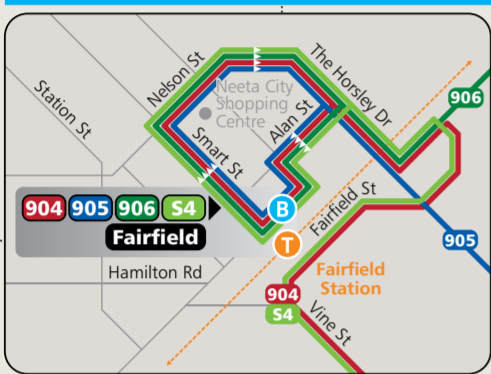

Parramatta, Bankstown and Liverpool bus network map

Diagrammatic Map
Not to Scale

Proudly operated by
Transdev NSW

Fairfield Inset