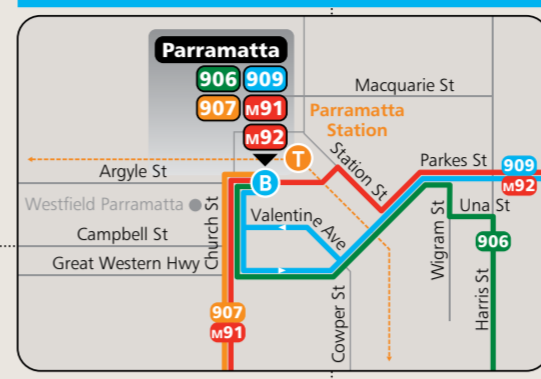

Parramatta Inset