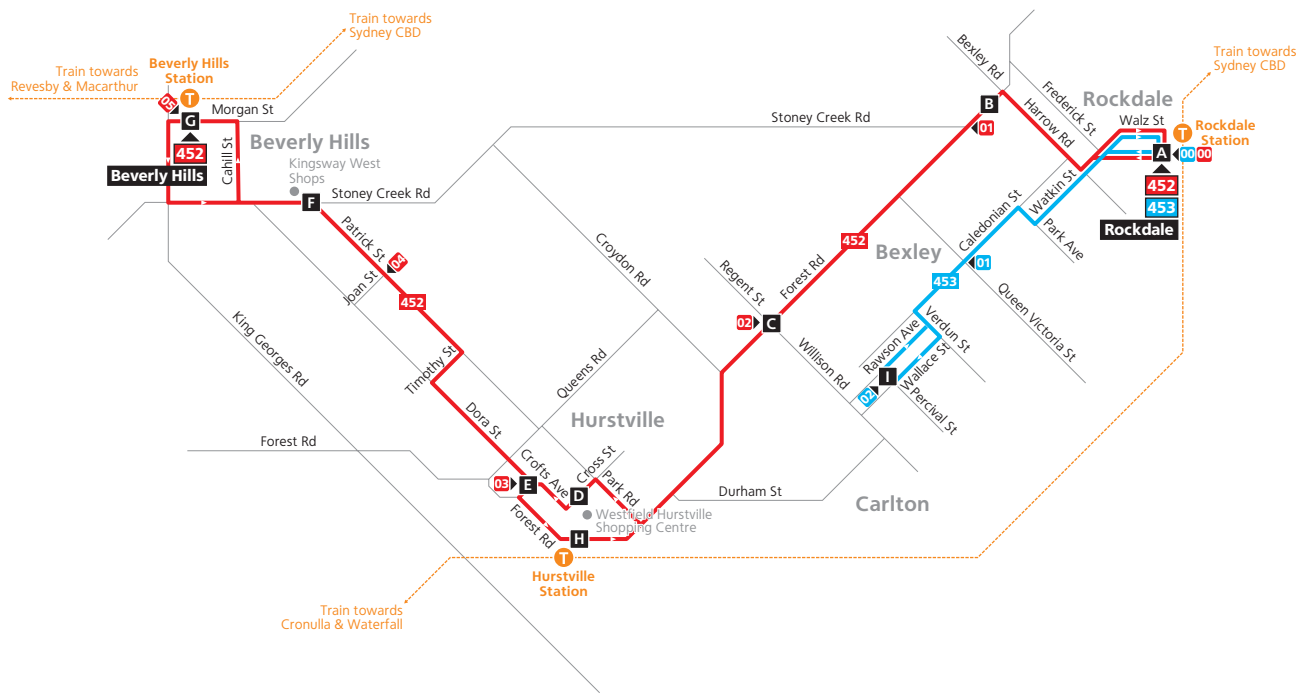

## Timing Points

- A** Rockdale Station Railway Street
- B** Bexley Shops Forest Road
- C** Willison Road & Forest Road
- D** Hurstville Westfield Cross Street
- E** Hurstville Interchange
- F** Kingsway West Shops
- G** Beverly Hills Station
- H** Hurstville Westfield Forest Road
- I** Percival Street & Rawson Avenue

**Section Points for services shown in this timetable are located at:**

### Route 452

Section Point Number  
↓  
Location:

- 00 Rockdale Station**
- 01 Forest Road & Stoney Creek Road
- 02 Forest Road & Willison Road
- 03 Hurstville Interchange**
- 04 Patrick Street & Joan Street
- 05 Beverly Hills Station**

### Route 453

Section Point Number  
↓  
Location:

- 00 Rockdale Station**
- 01 Caledonian Street & Queen Victoria Street
- 02 Percival Street & Rawson Avenue

Legend

- Bus routes
- Timing point
- Train line/station
- Section point