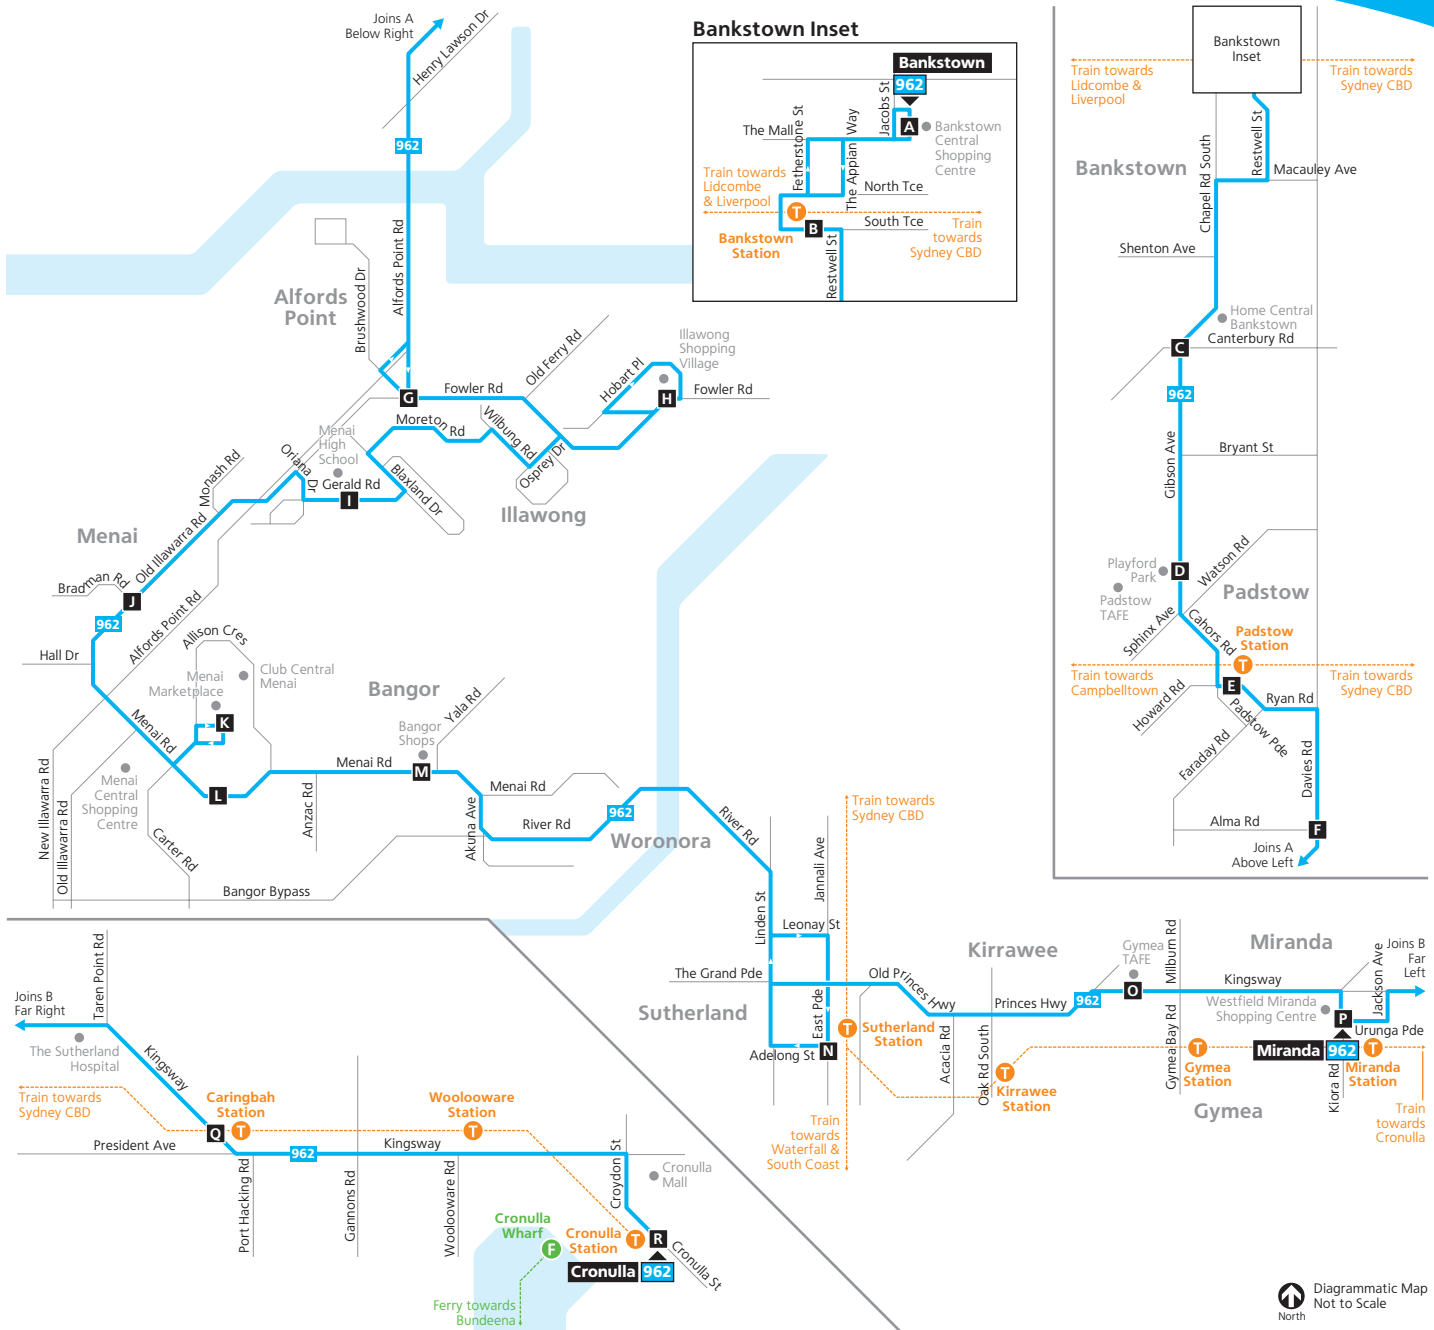

1. **Legend**
2. Bus route
   - 962 Bus route number
   - **A** Timing point
   - - T - - Train line/station
   - - F - - Ferry route/wharf

Diagrammatic Map
North
Not to Scale