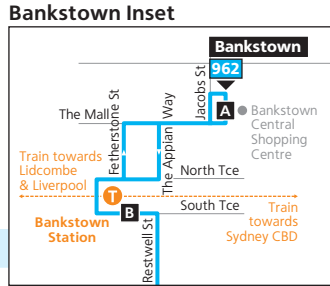

1. **Legend**
2. Bus route
   - 962 Bus route number
   - **A** Timing point
   - - T - - Train line/station
   - - F - - Ferry route/wharf

Diagrammatic Map
North
Not to Scale