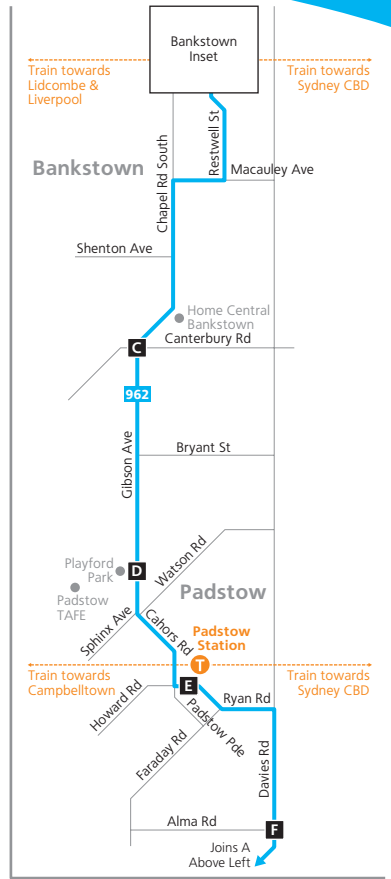

1. **Legend**
2. Bus route
   - 962 Bus route number
   - **A** Timing point
   - - T - - Train line/station
   - - F - - Ferry route/wharf

Diagrammatic Map
North
Not to Scale