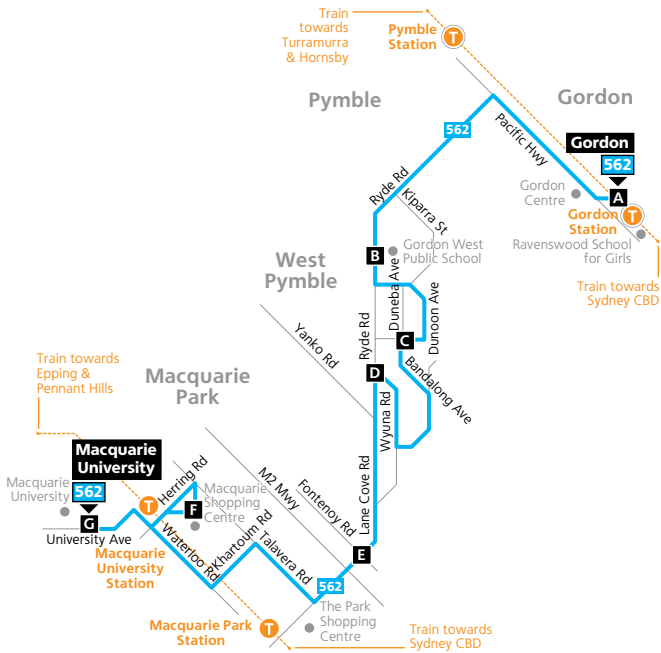

Route 562

562

Gordon to Macquarie University  
servicing West Pymble & Macquarie Park

Legend

- Bus route
- 562 Bus route number
- A Timing point
- T Train line/station

Diagrammatic Map  
North  
Not to Scale

transportnsw.info

Monday to Friday				
map ref	Route Number	562	562	562
<b>A</b>	Gordon Station Henry Street	10:00	11:30	12:30
<b>B</b>	Gordon West Public School	10:06	11:36	12:36
<b>C</b>	Dunoon Ave & Duneba Ave	10:07	11:37	12:37
<b>D</b>	Wyuna Road & Ryde Road	10:09	11:39	12:39
<b>E</b>	Fontenoy Rd & Lane Cove Rd	10:15	11:45	12:45
<b>F</b>	Macquarie Centre Herring Road	10:22	11:52	12:52
<b>G</b>	Macquarie University	10:27	11:57	12:57

## Macquarie University to Gordon

Monday to Friday				
map ref	Route Number	562	562	562
<b>G</b>	Macquarie University	10:30	12:00	13:00
<b>F</b>	Macquarie Centre Herring Road	10:34	12:04	13:04
<b>E</b>	Fontenoy Rd & Lane Cove Rd	10:39	12:09	13:09
<b>D</b>	Wyuna Road & Ryde Road	10:45	12:15	13:15
<b>C</b>	Dunoon Ave & Duneba Ave	10:48	12:18	13:18
<b>B</b>	Gordon West Public School	10:50	12:20	13:20
<b>A</b>	Gordon Station Henry Street	10:57	12:27	13:27

## How to use this timetable

This timetable provides a snap shot of service information in 24-hour time (e.g. 5am = 05:00, 5pm = 17:00). Information contained in this timetable is subject to change without notice. Please note that timetables do not include minor stops, additional trips for special events, short term changes, holiday timetable changes, real-time information or any disruption alerts.