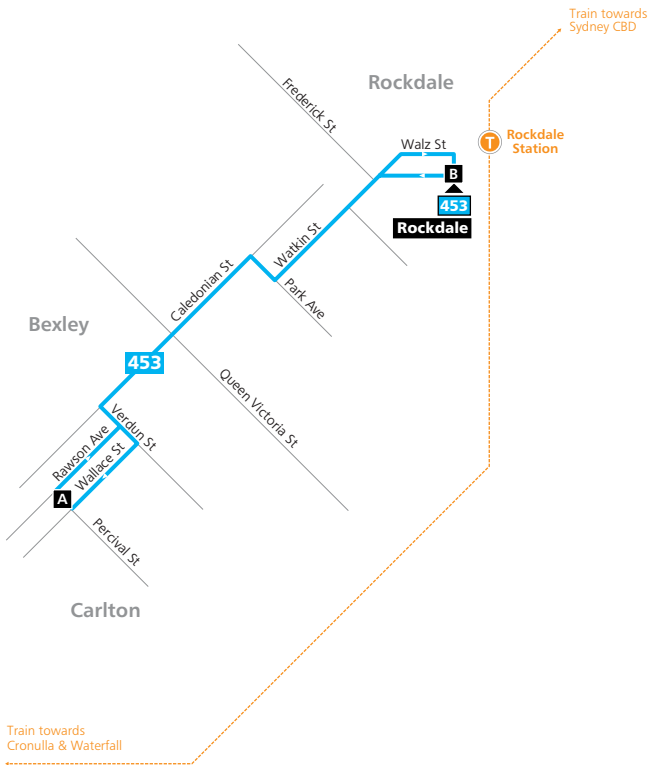

Route 453

453

Percival Street to Rockdale

Legend

-  Bus route
-  453 Bus route number
-  A Timing point
-  T Train line/station

 Diagrammatic Map  
Not to Scale

[transportnsw.info](http://transportnsw.info)

## Percival Street to Rockdale

Monday to Friday										
<small>map ref</small>	<b>Route Number</b>	453	453	453	453	453	453	453	453	453
<b>A</b>	Percival St near Rawson Av	06:57	07:17	07:37	08:05	08:36	15:54	16:14	16:34	16:54
<b>B</b>	Rockdale Station, Railway St, Stand G	07:04	07:24	07:44	08:12	08:43	16:01	16:21	16:41	17:01

Monday to Friday (continued...)			
<small>map ref</small>	<b>Route Number</b>	453	453
<b>A</b>	Percival St near Rawson Av	17:34	17:54
<b>B</b>	Rockdale Station, Railway St, Stand G	17:41	18:01

Monday to Friday (continued...)		
<small>map ref</small>	<b>Route Number</b>	453
<b>B</b>	Rockdale Station, Railway St, Stand G	17:48
<b>A</b>	Percival St near Rawson Av	17:54