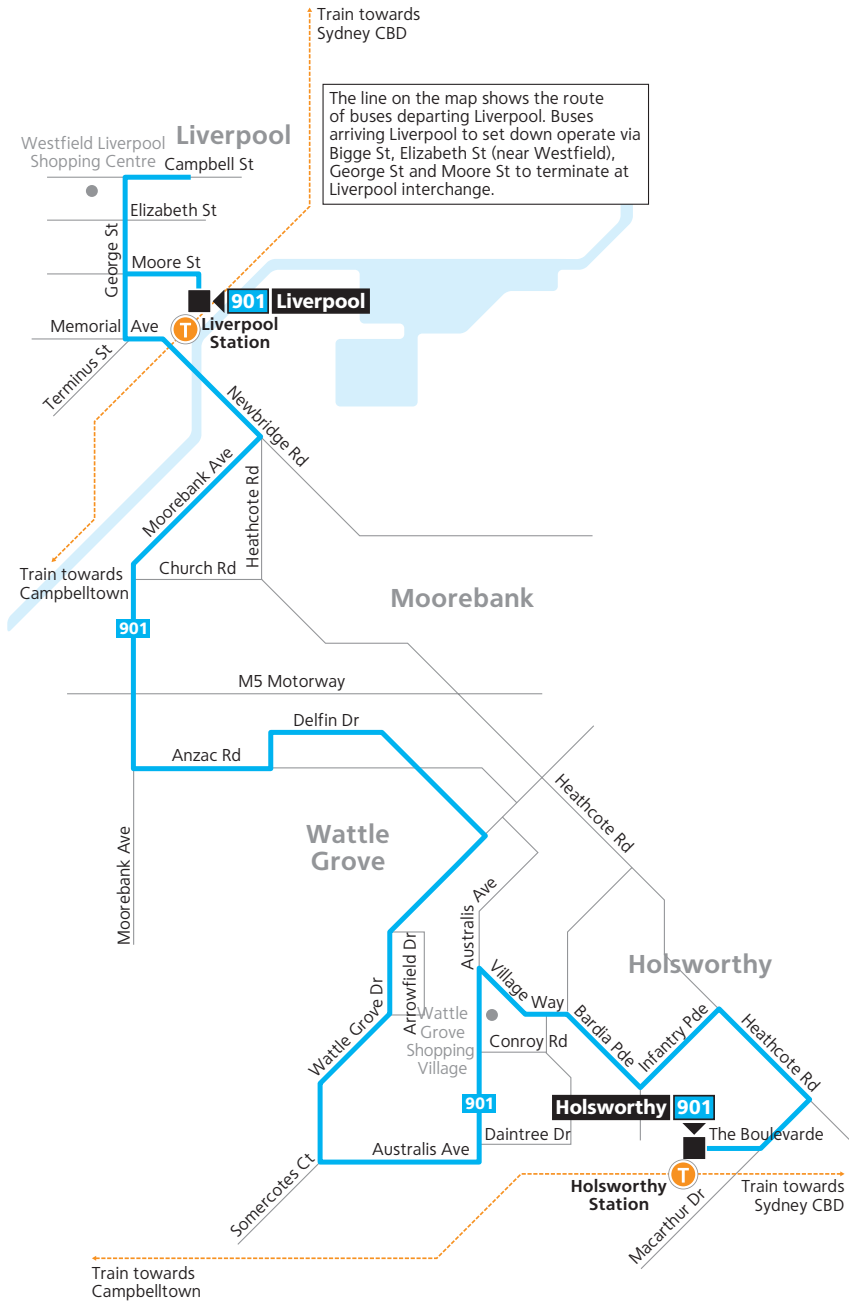

Route 901

The line on the map shows the route of buses departing Liverpool. Buses arriving Liverpool to set down operate via Bigge St, Elizabeth St (near Westfield), George St and Moore St to terminate at Liverpool interchange.

Legend

- Bus route
- 901 Bus route number
- Bus route start/finish
- T Train line/station

Diagrammatic Map
Not to Scale