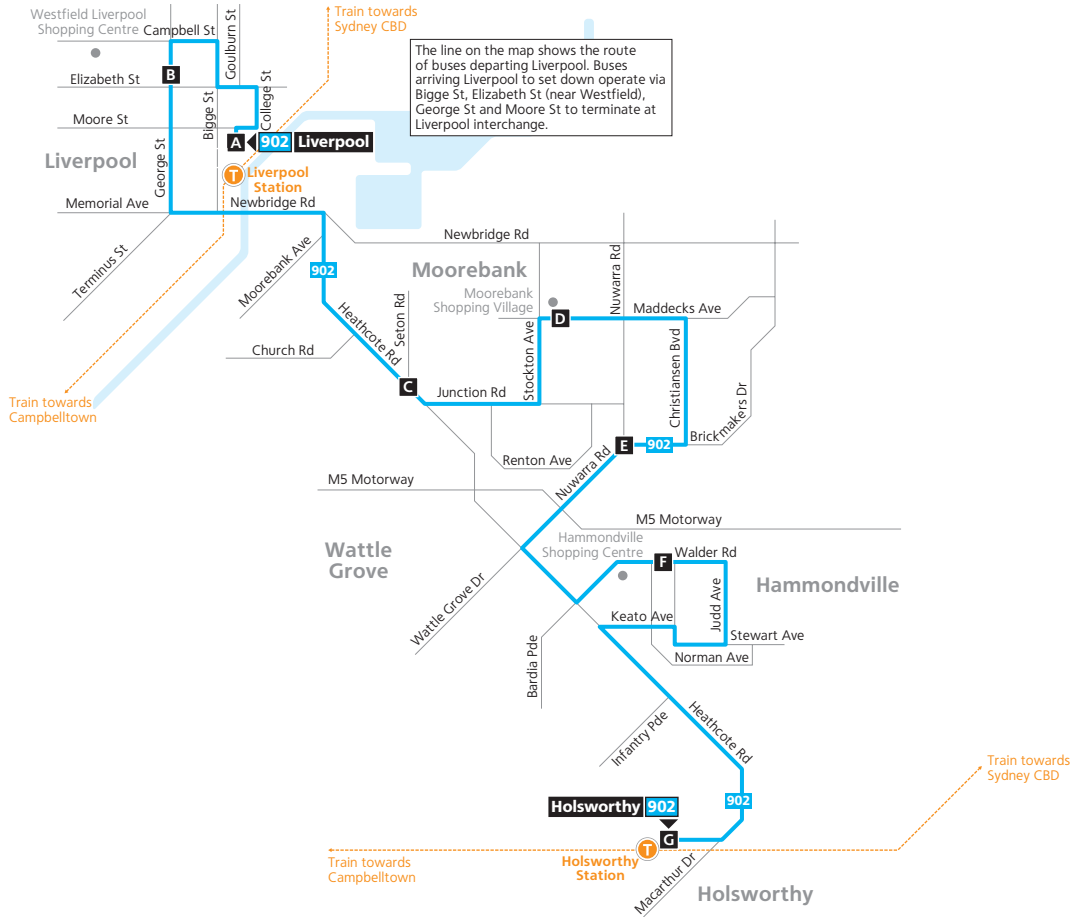

Route 902

Legend

- Bus route
- 902 Bus route number
- A Timing point
- T Train line/station