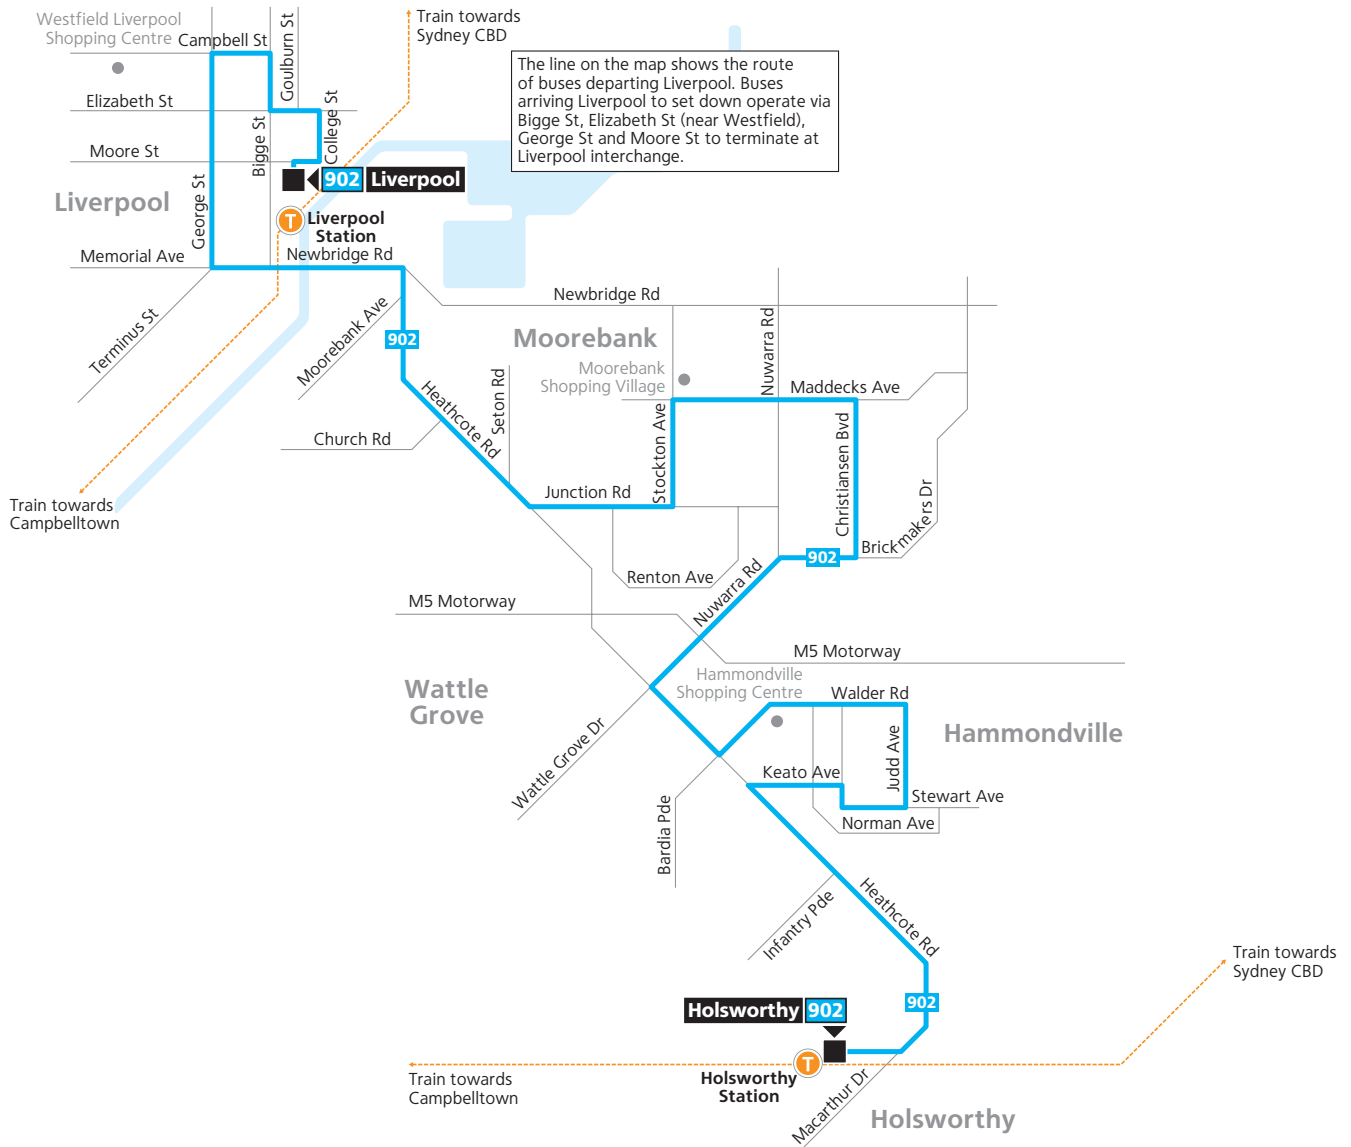

# Route 902

## Legend

- Bus route
- 902 Bus route number
- Bus route start/finish
- T Train line/station

Diagrammatic Map  
Not to Scale