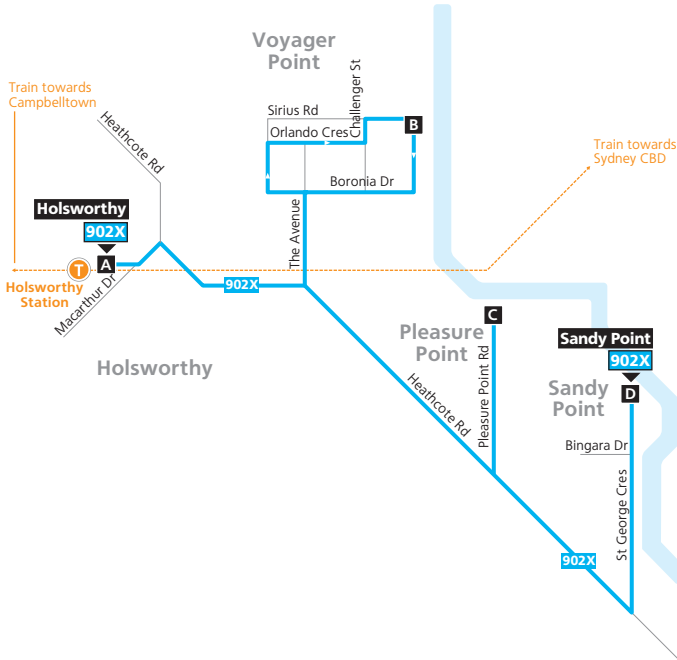

Route 902X

902X

Holsworthy to Sandy Point  
servicing Moorebank, Holsworthy  
& Voyager Point

Legend

- Bus route
- Bus route number
- Timing point
- Train line/station

Diagrammatic Map  
Not to Scale

[transportnsw.info](http://transportnsw.info)

## Holsworthy to Sandy Point

Monday to Friday					
map ref	Route Number	902X	902X	902X	902X
	Liverpool Station Bigge Street	X14:38	X15:08	X15:38	X17:38
<b>A</b>	Holsworthy Station	S15:15	15:57	S16:25	18:21
<b>B</b>	Voyager Point Boronia Drive	S15:23	16:05	S16:32	18:28
<b>C</b>	Pleasure Point Pleasure Point Road	S15:29	16:11	S16:38	18:34
<b>D</b>	Sandy Point St George Crescent & Bingara Drive	S15:35	16:18	S16:44	18:40

## Sandy Point to Holsworthy

Monday to Friday					
map ref	Route Number	902X	902X	902X	902X
<b>D</b>	Sandy Point St George Crescent & Bingara Drive	S07:04	07:22	08:00	S15:35
<b>C</b>	Pleasure Point Pleasure Point Road	S07:11	07:29	08:07	S15:29
<b>B</b>	Voyager Point Boronia Drive	S07:17	07:35	08:13	S15:23
<b>A</b>	Holsworthy Station	X07:25	07:43	X08:21	X15:43
	Liverpool Station Bigge Street	S08:14	08:10	09:19	S16:29

## Explanation of definitions and symbols

<b>S</b>	Bus operates on school days only.
<b>X</b>	Change buses at Holsworthy Station for travel by connecting Route 902 bus to or from Liverpool.
	Wheelchair Accessible.