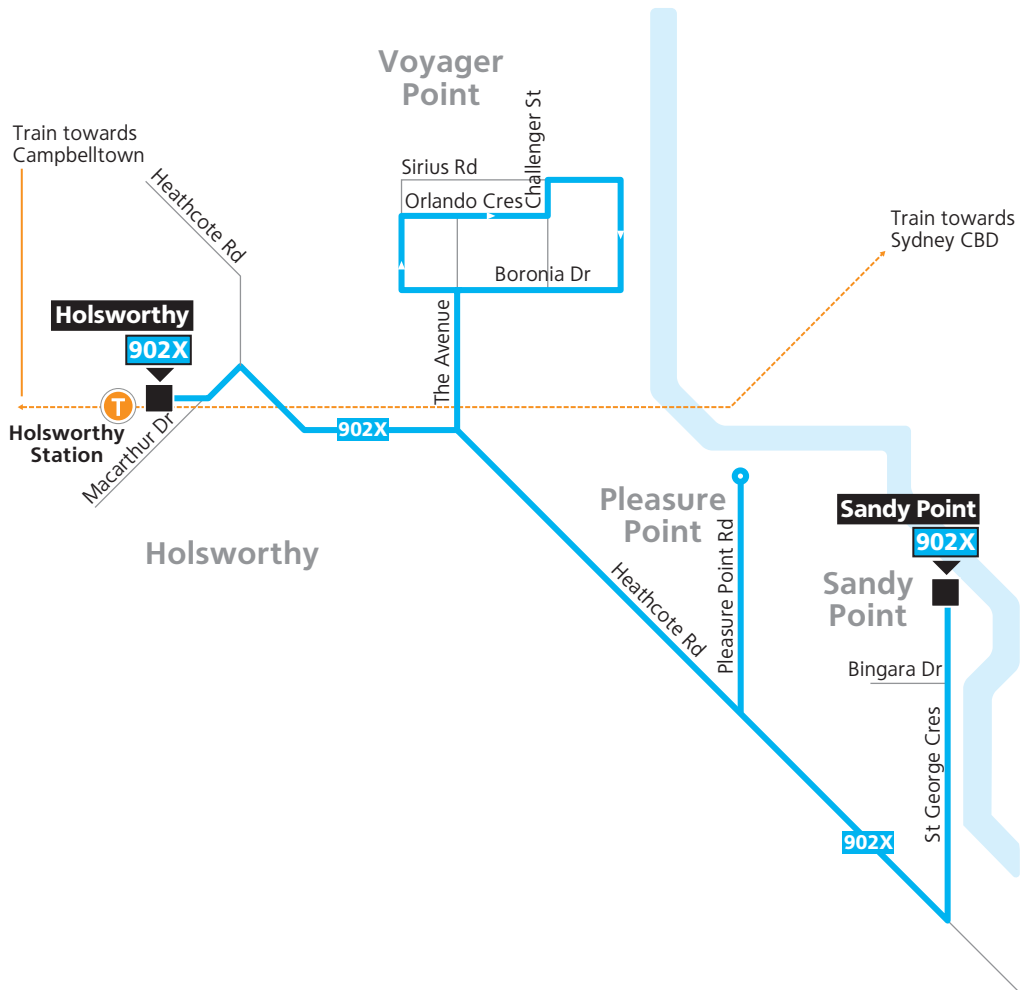

Route 902X

- Legend**
- Bus route
 - 902X Bus route number
 - Bus route start/finish
 - Ⓣ Train line/station

North
Diagrammatic Map
Not to Scale

transportnsw.info