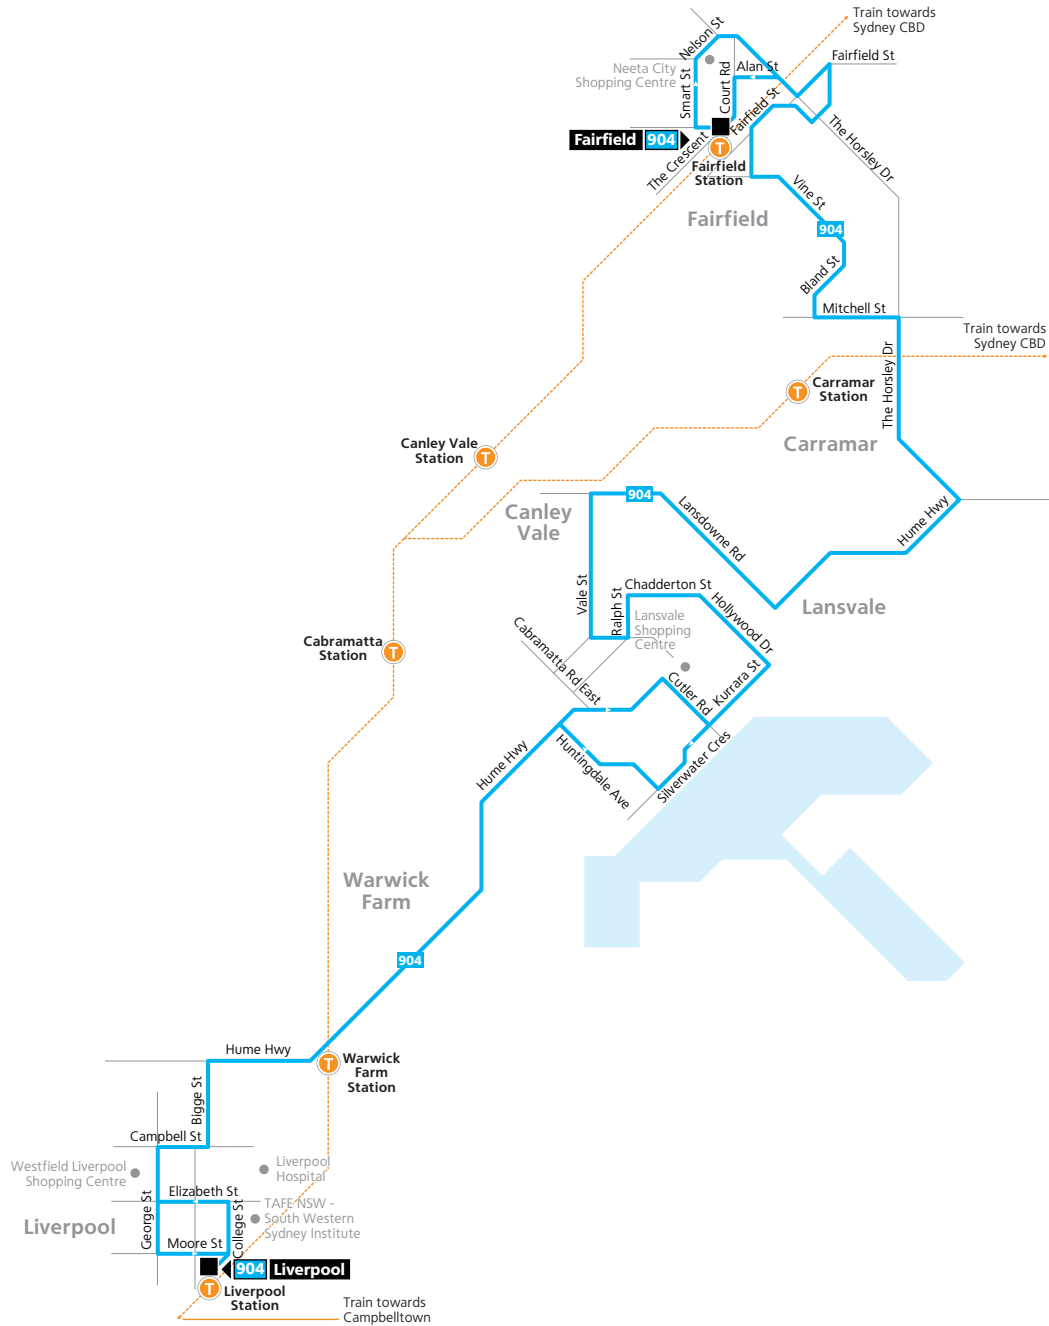

Route 904

Legend

- Bus route
- 904 Bus route number
- T Bus route start/finish
- T Train line/station

Diagrammatic Map
Not to Scale