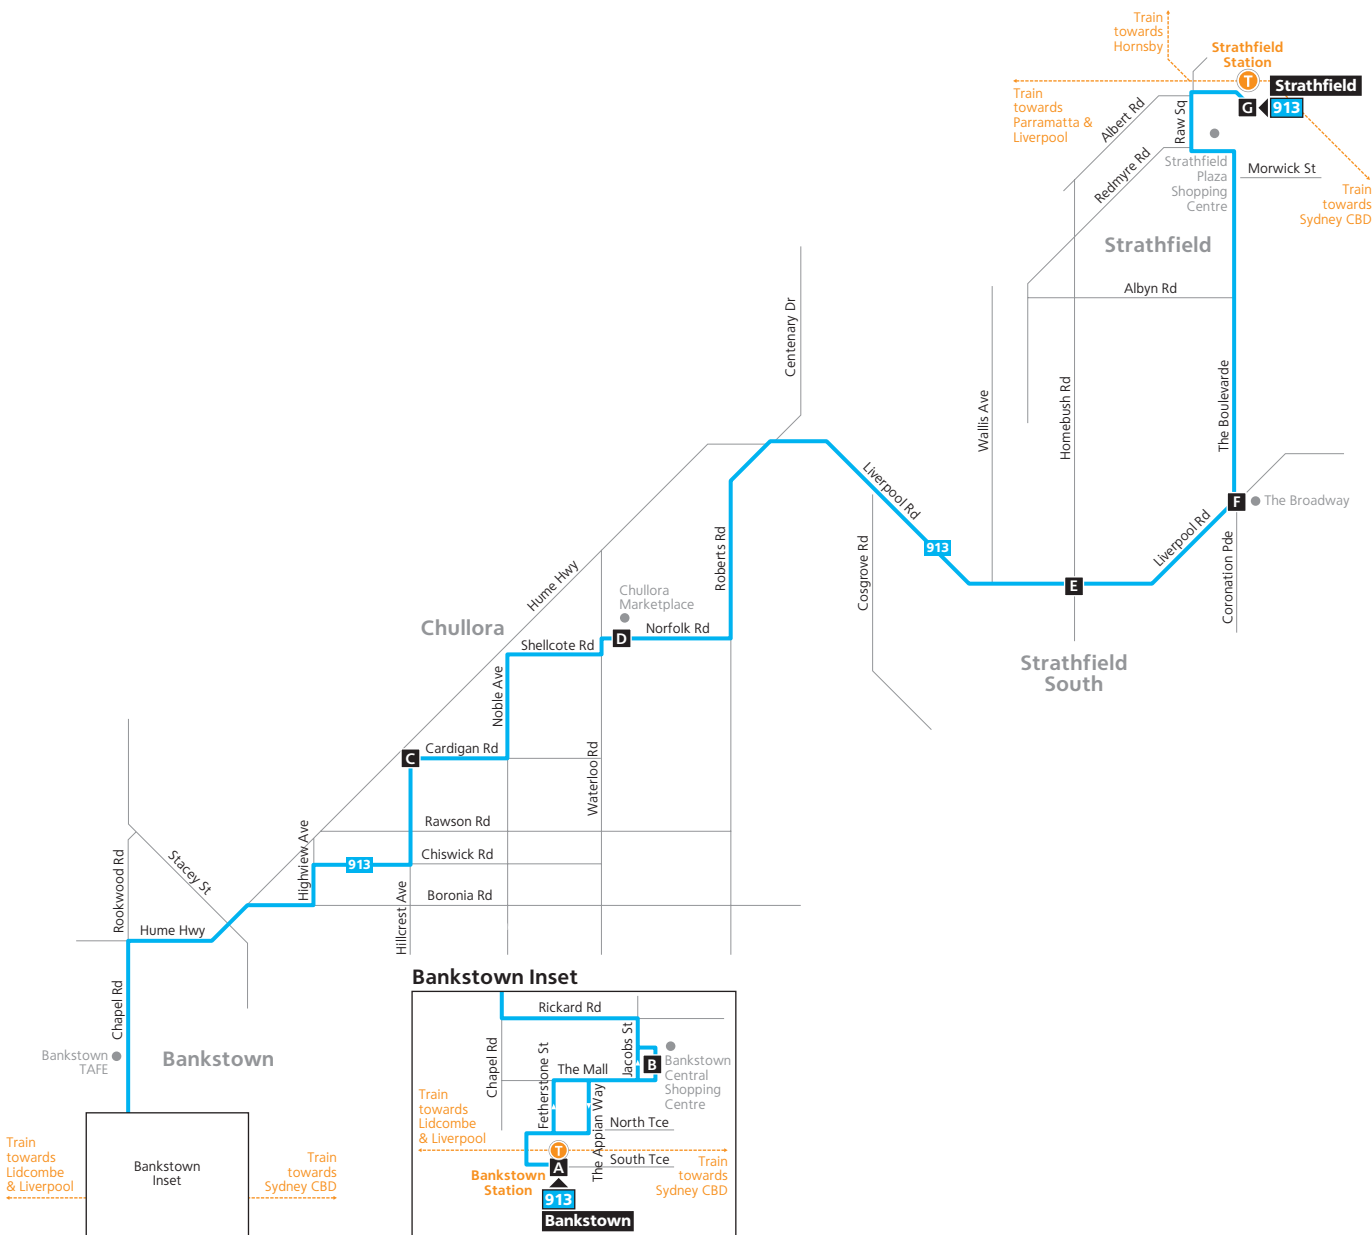

## Timing points

- A** Bankstown Interchange
- B** Bankstown Central
- C** Hillcrest Avenue & Cardigan Road
- D** Chullora Public School Norfolk Road
- E** Strathfield South Shops Hume Highway
- F** The Boulevard & Hume Highway
- G** Strathfield Station Albert Road

Bankstown to Strathfield

<b>Monday to Friday</b>												
<small>map ref</small>	<b>Route Number</b>	<b>913</b>	<b>913</b>	<b>913</b>	<b>913</b>	<b>913</b>	<b>913</b>	<b>913</b>	<b>913</b>	<b>913</b>	<b>913</b>	<b>913</b>
<b>A</b>	<b>Bankstown Interchange</b>	05:32	06:01	06:52	07:58	08:37	09:32	10:32	11:32	12:32	13:32	14:49
<b>B</b>	<b>Bankstown Central</b>	-	-	-	-	-	09:35	10:35	11:35	12:35	13:35	14:52
<b>C</b>	Hillcrest Avenue & Cardigan Road	05:43	06:12	07:05	08:11	08:50	09:45	10:45	11:45	12:45	13:45	15:02
<b>D</b>	<b>Chullora Public School</b> Norfolk Road	05:49	06:18	07:11	08:17	08:56	09:51	10:51	11:51	12:51	13:51	15:08
<b>E</b>	<b>Strathfield South Shops</b> Hume Highway	05:58	06:27	07:20	08:27	09:04	09:59	10:59	11:59	12:59	13:59	15:16
<b>F</b>	The Boulevarde & Hume Highway	06:02	06:32	07:25	08:32	09:08	10:03	11:03	12:03	13:03	14:03	15:21
<b>G</b>	<b>Strathfield Station</b> Albert Road	06:08	06:40	07:33	08:41	09:16	10:09	11:09	12:09	13:09	14:09	15:29

# Route 913

## Legend

- Bus route
- Bus route number
- Timing point
- Train line/station