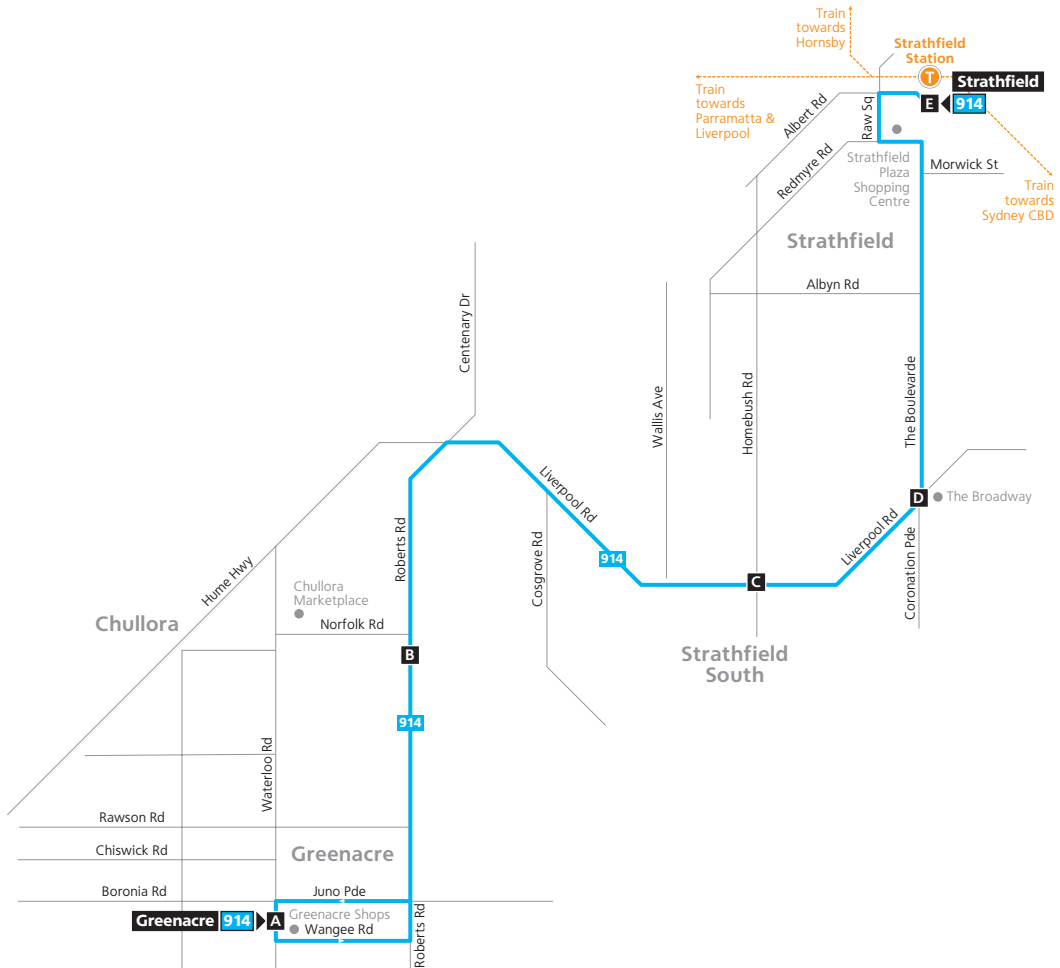

Route 914

Legend

- Bus route
- A Timing point
- 914 Bus route number
- T Train line/station