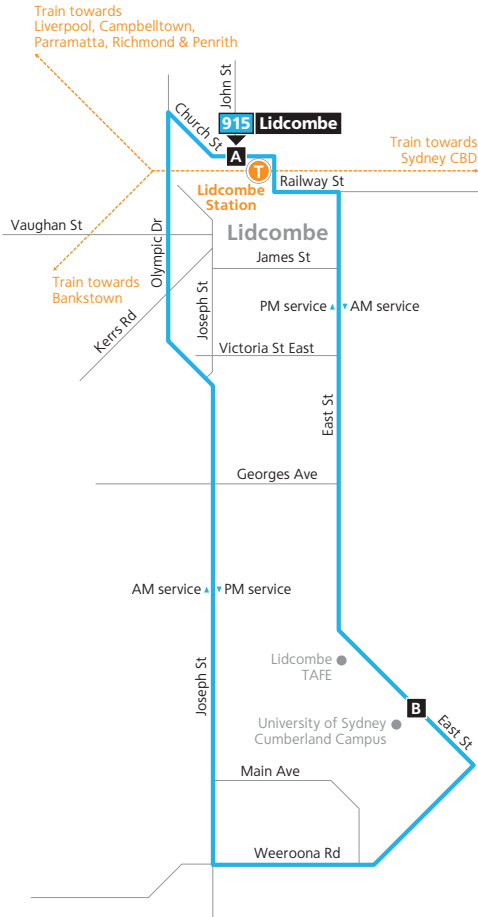

Route 915

B

915

B

Lidcombe to University of Sydney

Legend

- Bus route
- Bus route number
- Timing point
- Train line/station

Diagrammatic Map
Not to Scale

transportnsw.info