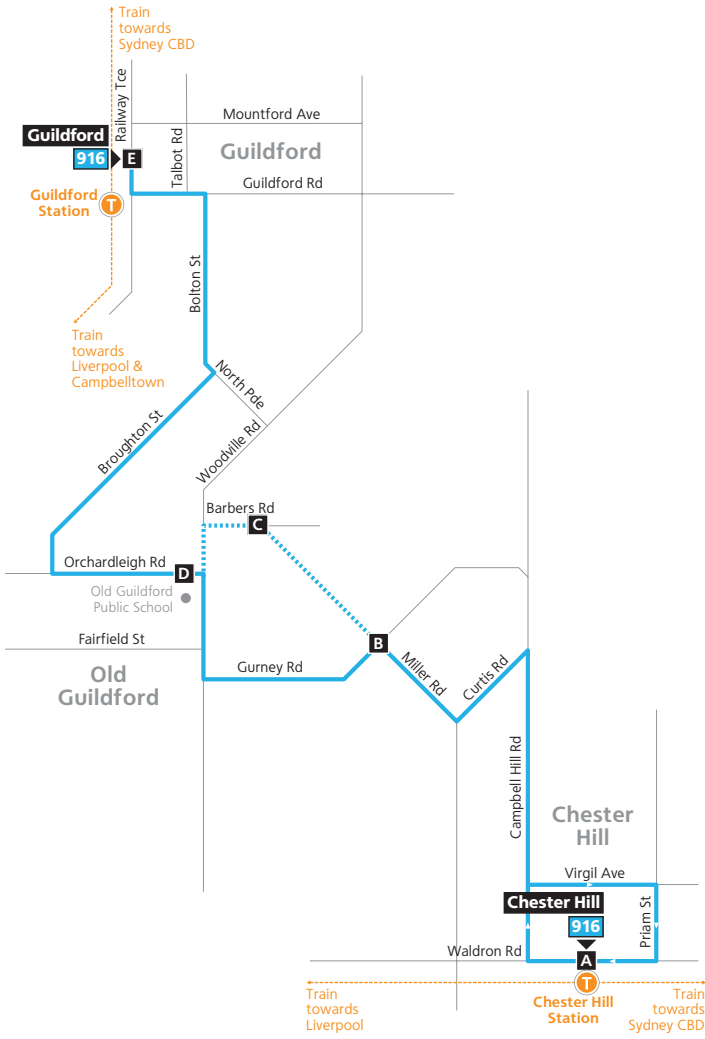

Route 916

916

Chester Hill to Guildford servicing Old Guildford

Legend

- Bus route
- ⋯ Limited service
- 916 Bus route number
- A Timing point
- T Train line/station

Diagrammatic Map
Not to Scale

transportnsw.info