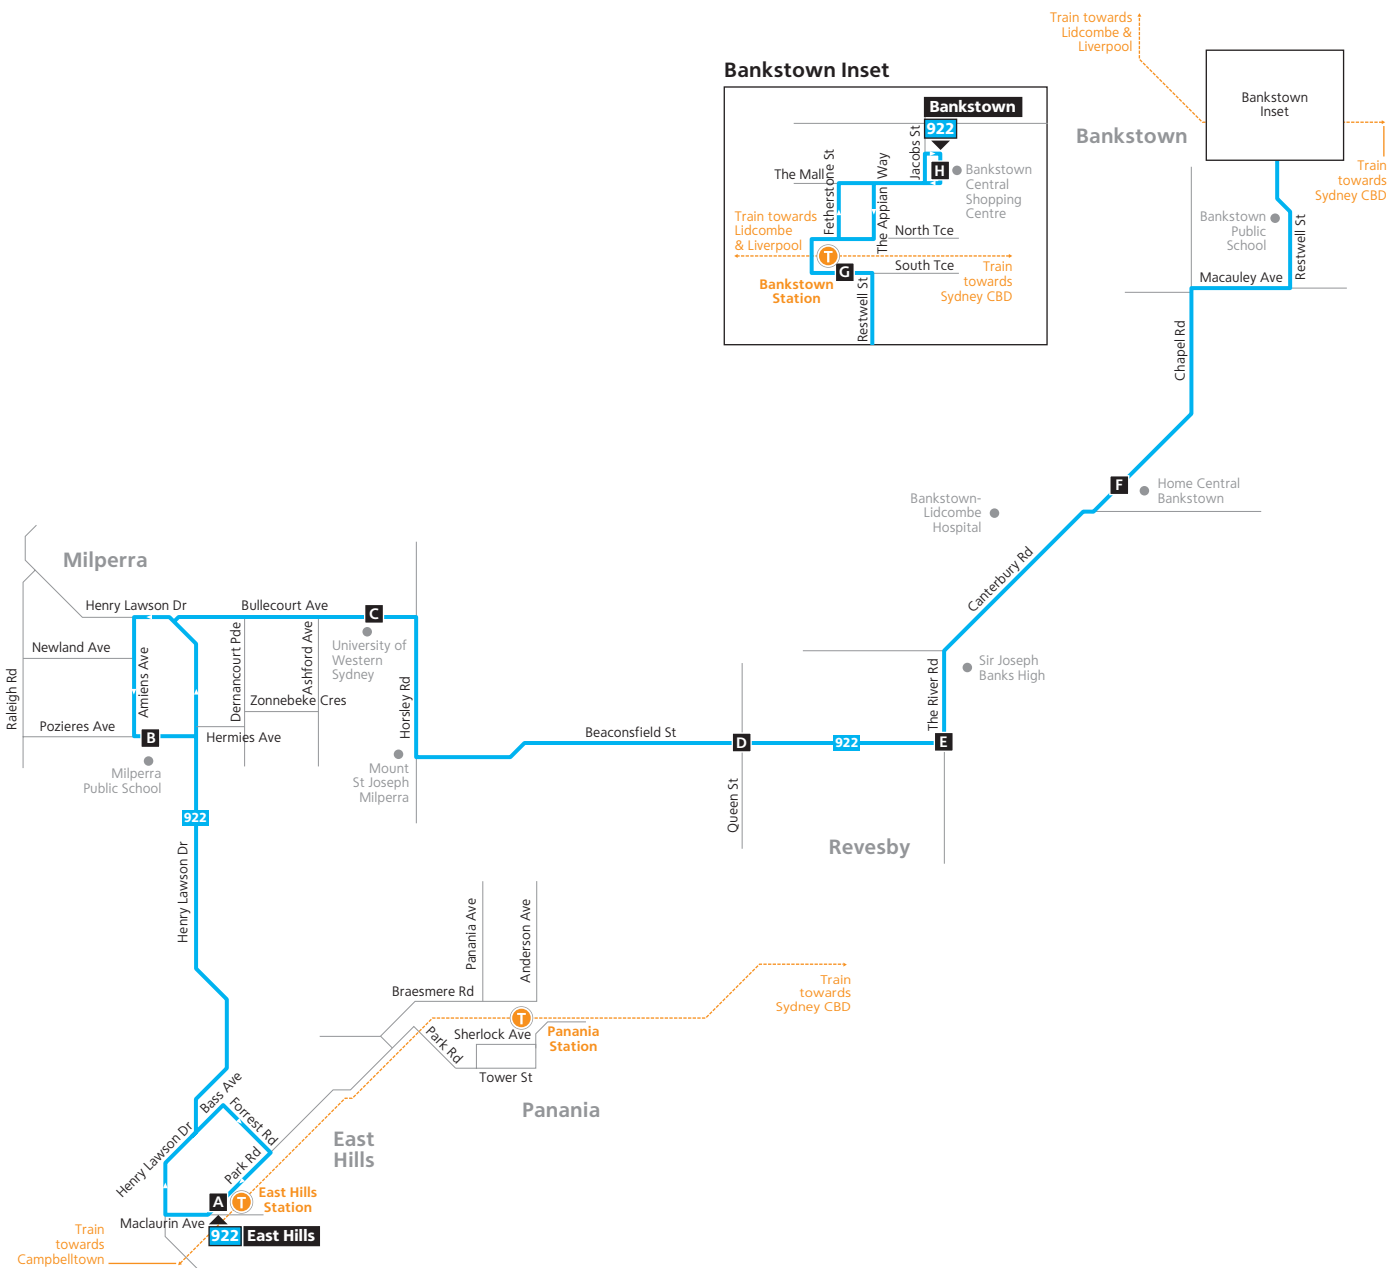

Route 922

Legend

- Bus route
- 922 Bus route number
- **A** Timing point
- **T** Train line/station