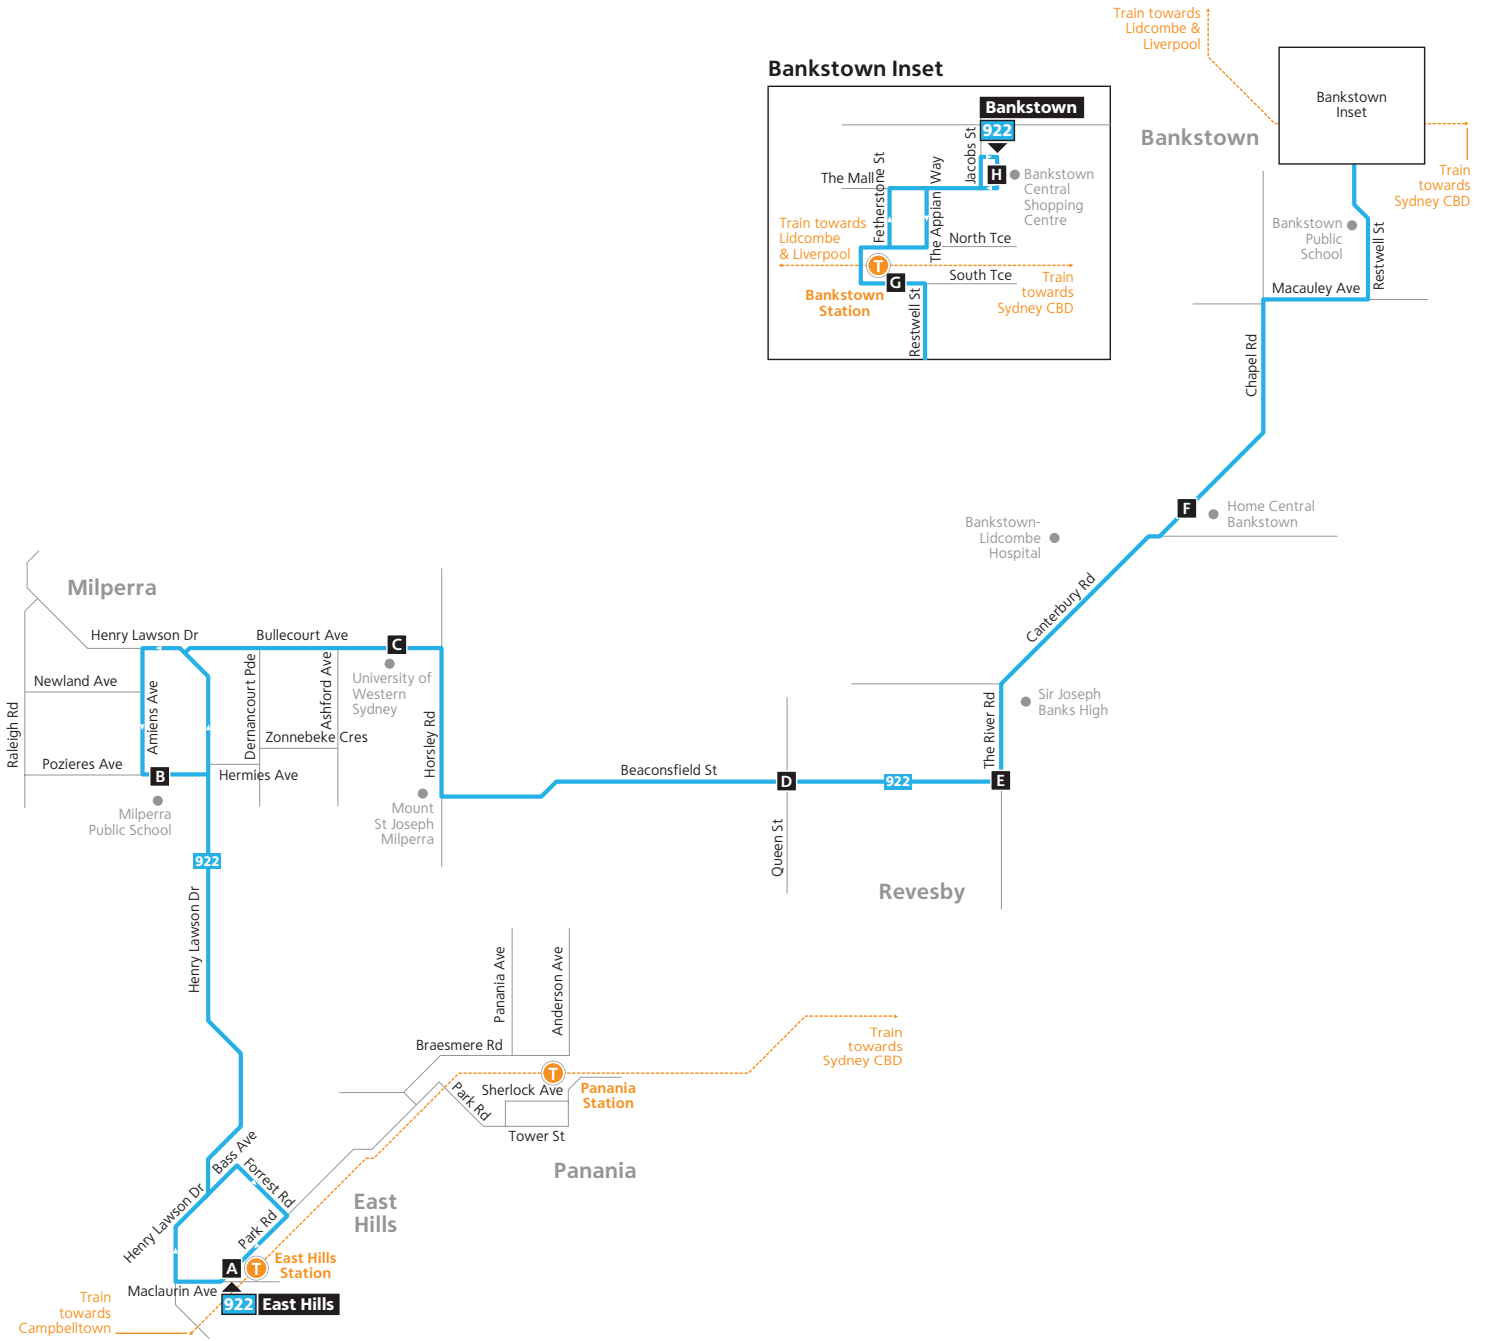

# Route 922

- Legend**
- Bus route
  - 922 Bus route number
  - A Timing point
  - T Train line/station

Diagrammatic Map  
Not to Scale