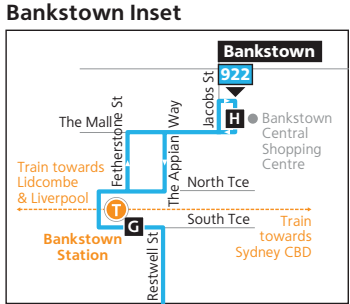

# Route 922

- Legend**
- Bus route
  - 922 Bus route number
  - A Timing point
  - T Train line/station

Diagrammatic Map  
Not to Scale