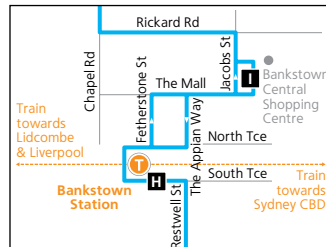

Bankstown Inset

Legend

- Bus route
- 925 Bus route number
- Train line/station
- ... Limited services
- A Timing point