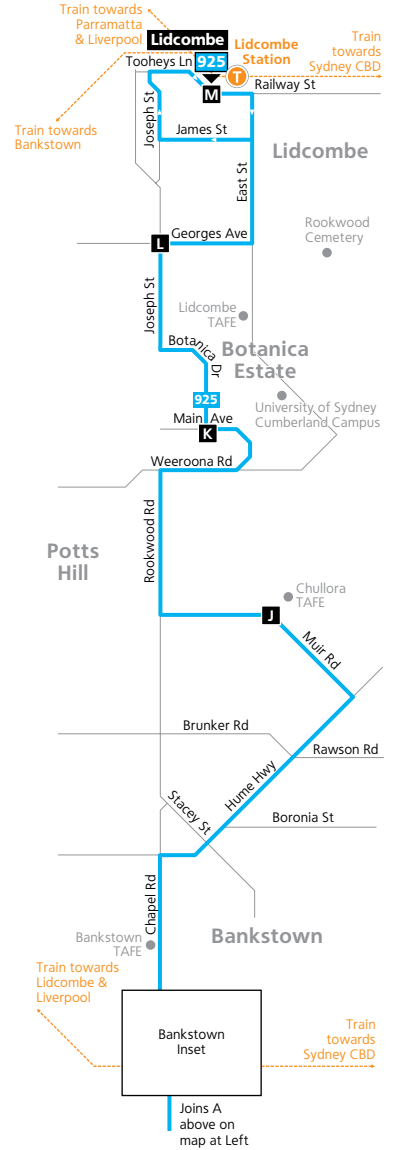

Bankstown Inset

Legend

- Bus route
- 925 Bus route number
- Train line/station
- ... Limited services
- A Timing point