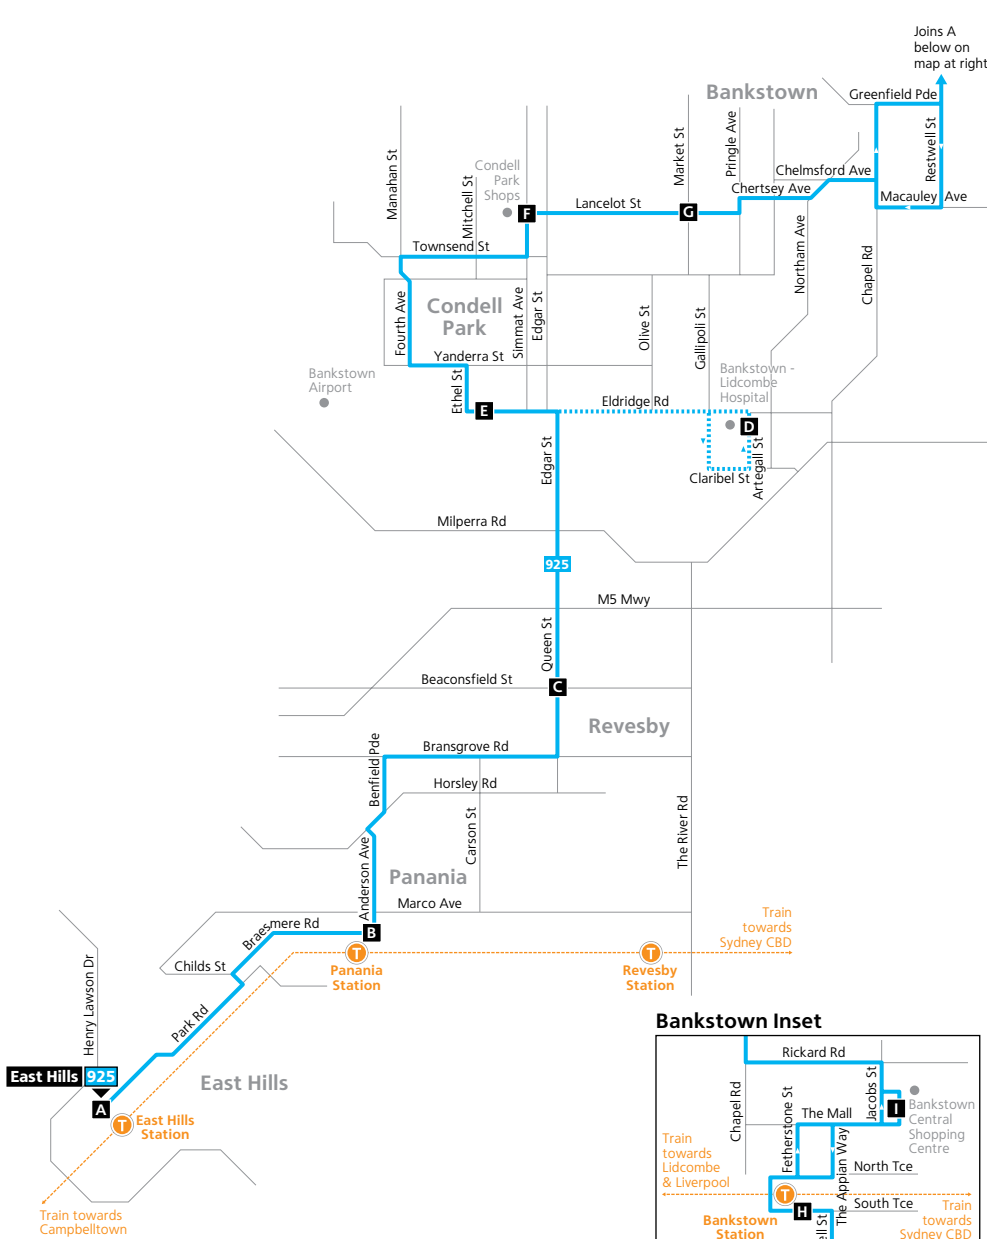

Route 925

Bankstown Inset

Legend

- Bus route
- 925 Bus route number
- Train line/station
- ... Limited services
- A Timing point