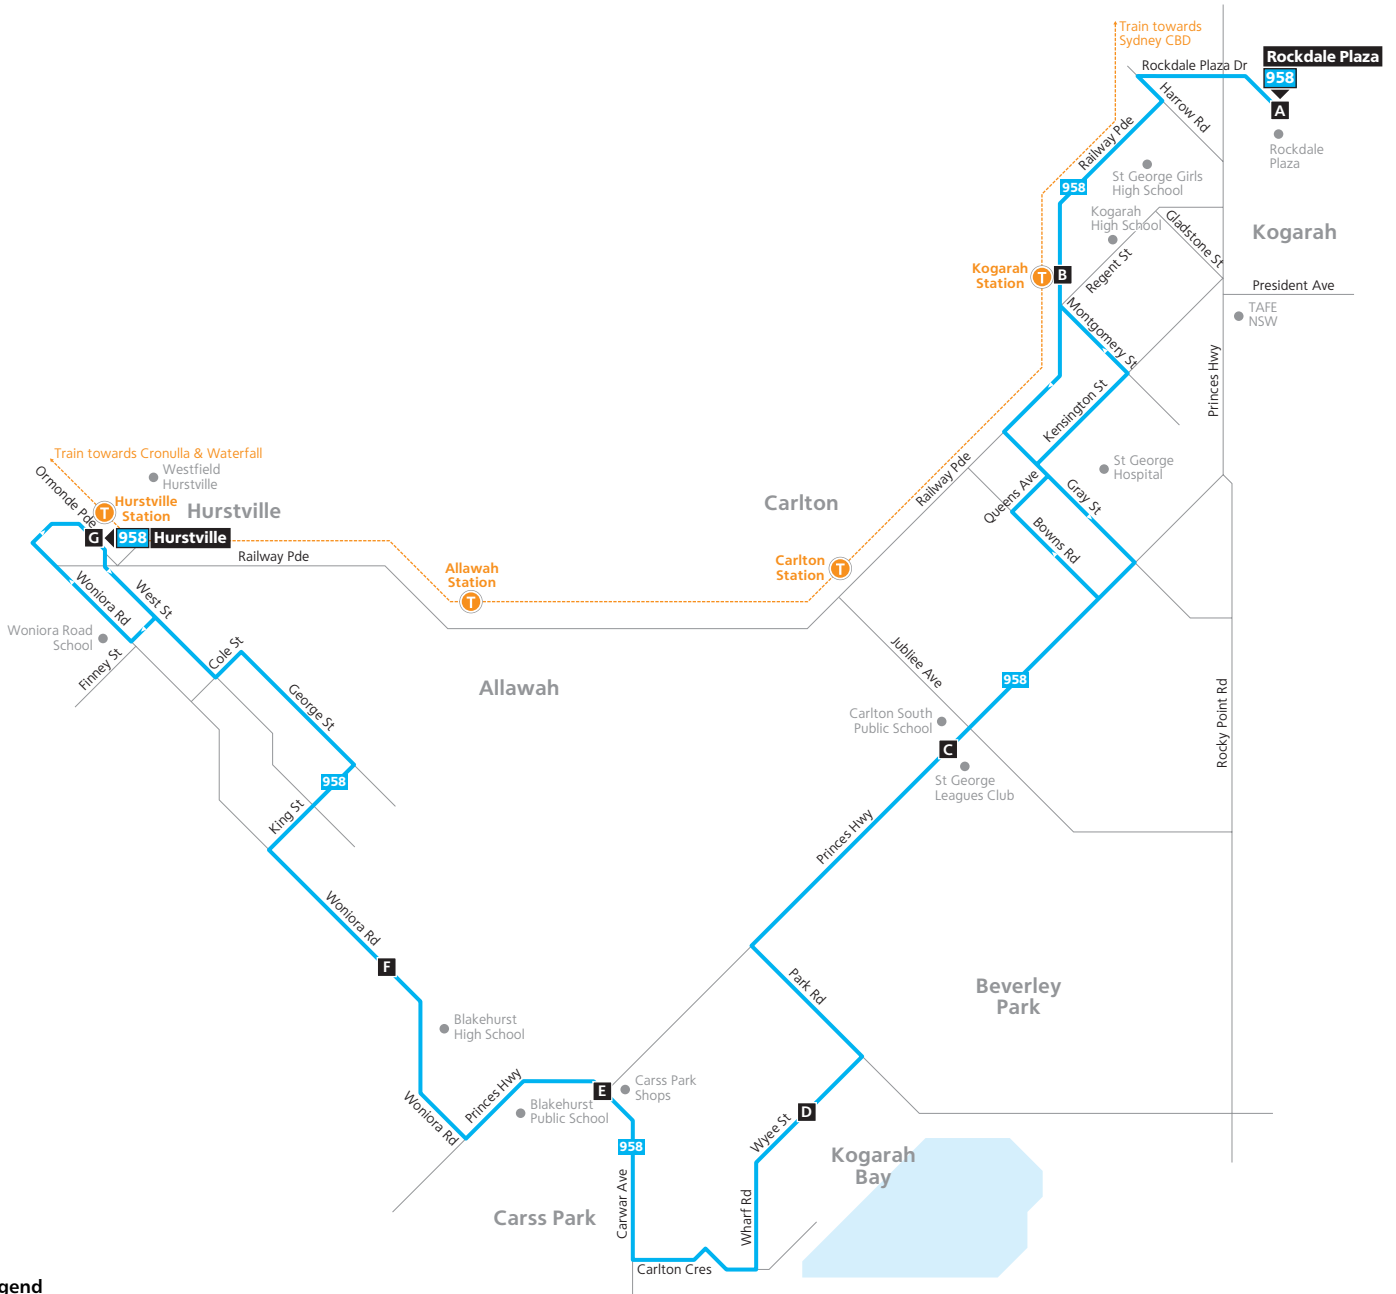

Route 958

Legend

- Bus route
- 958 Bus route number
- A Timing point
- T Train line/station