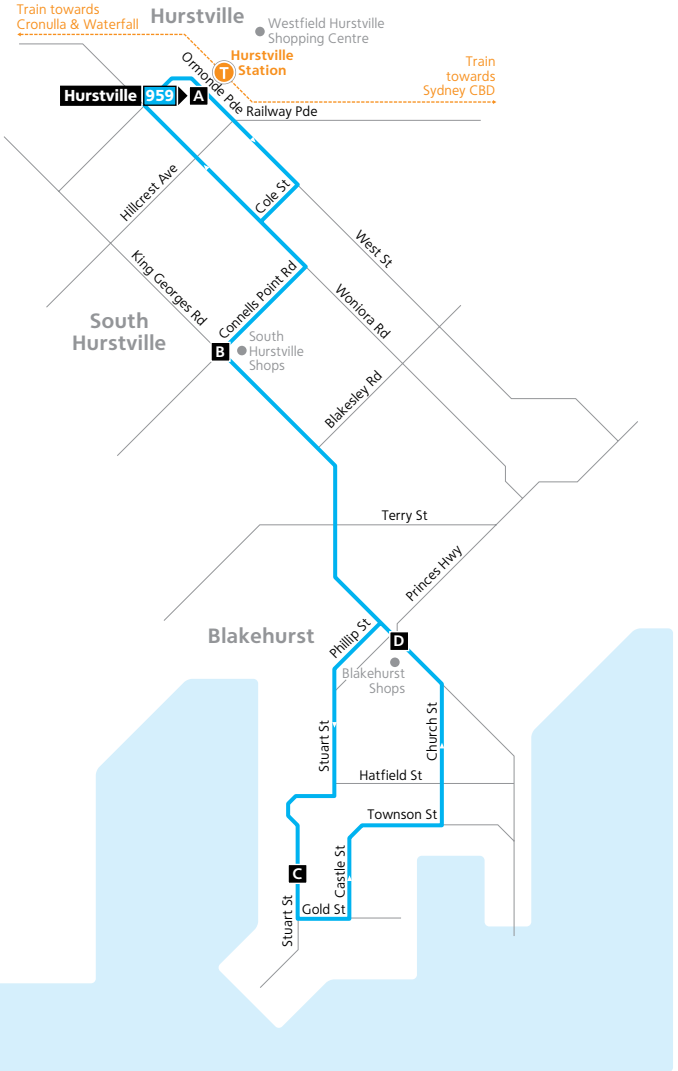

# Route 959

## Legend

- Bus route
- Timing point
- Bus route number
- Train line/station

Diagrammatic Map  
Not to Scale