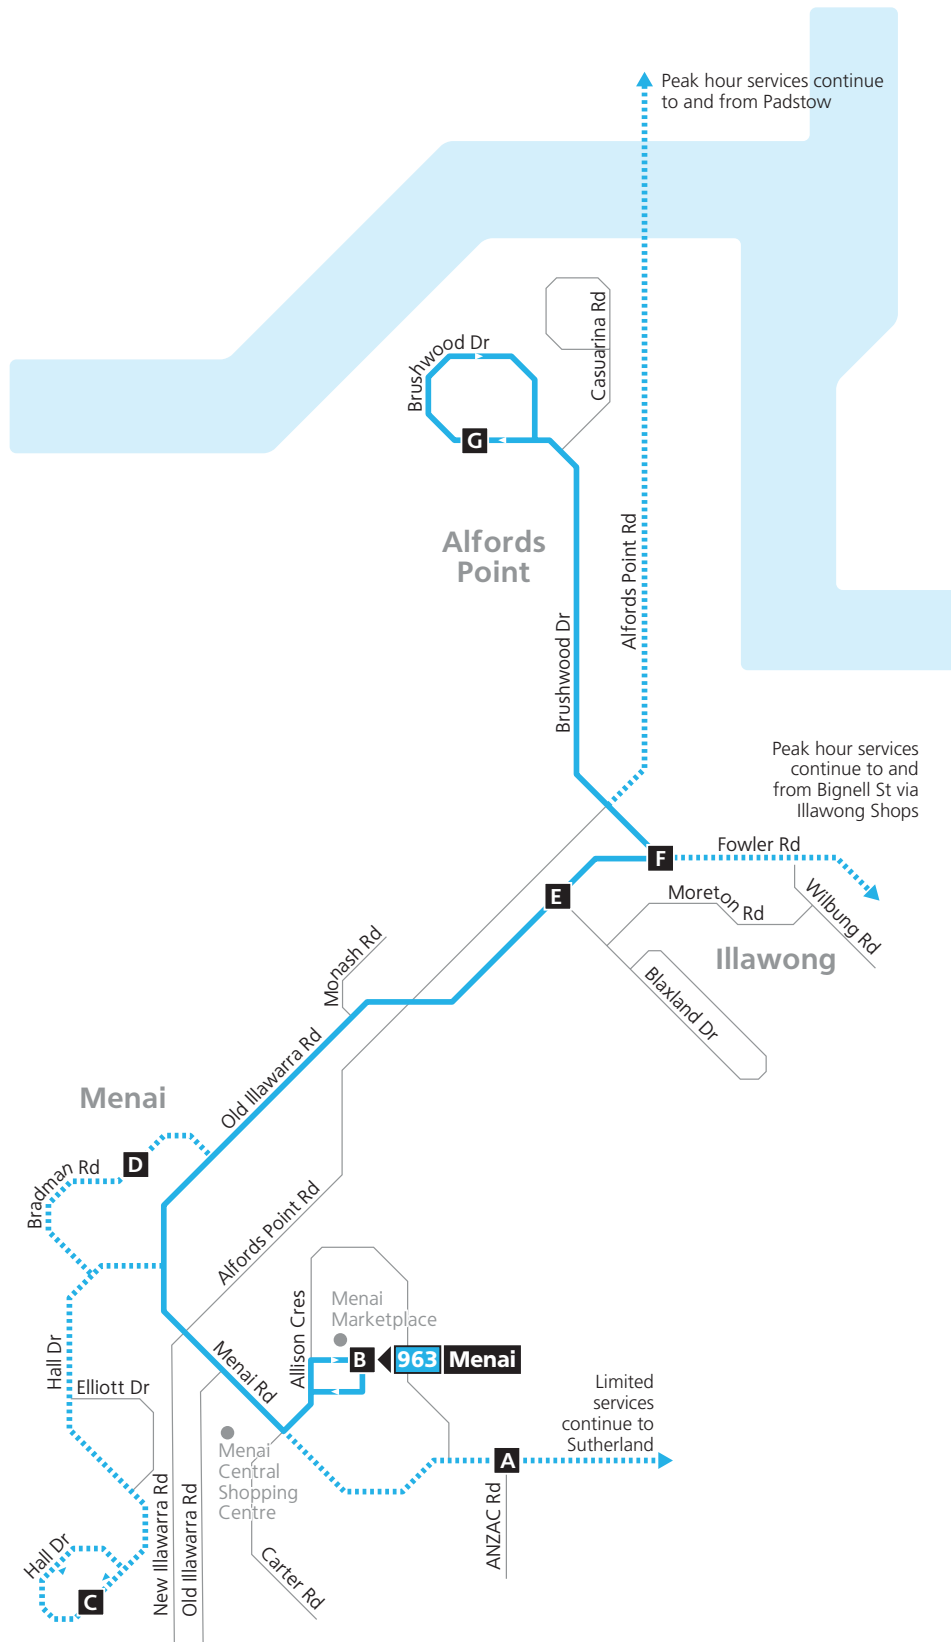

Route 963

Legend

- Bus route
- ⋯ Limited services
- 963 Bus route number
- A Timing point

Diagrammatic Map
Not to Scale