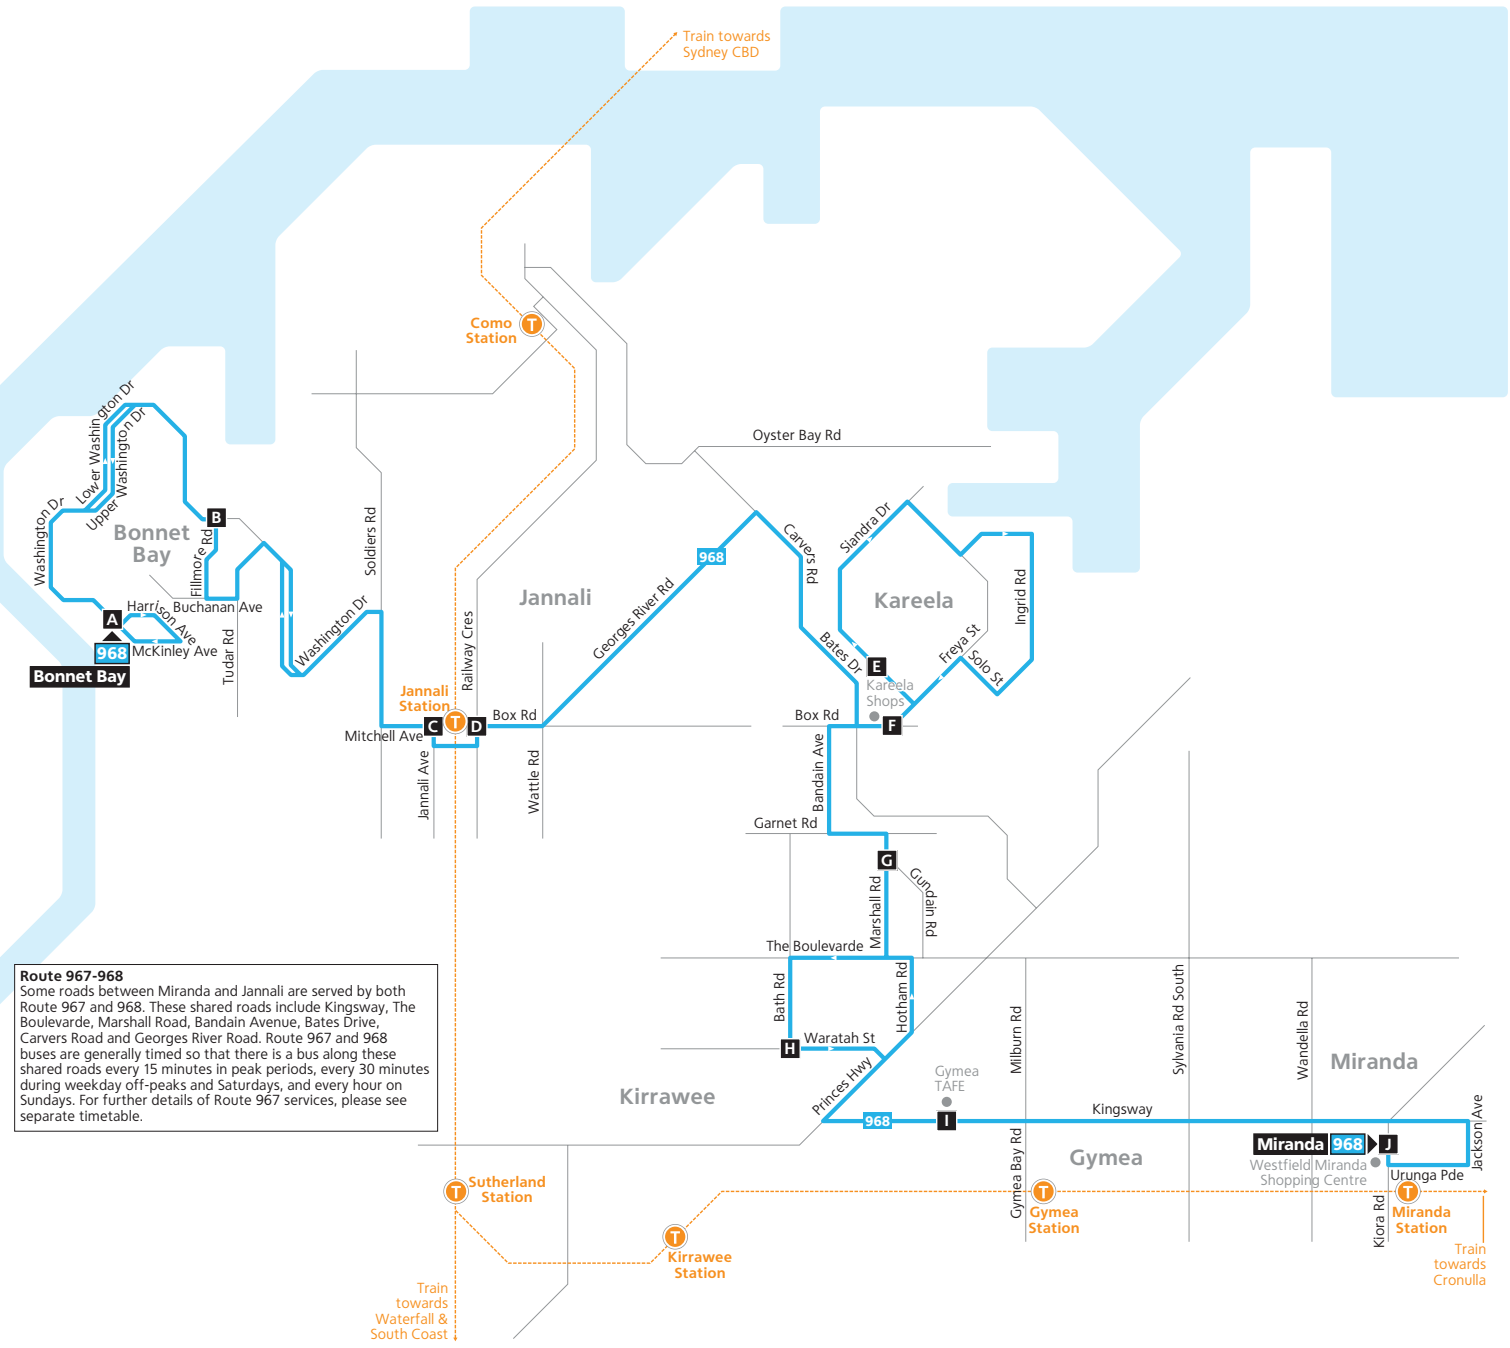

Route 968

Route 967-968
Some roads between Miranda and Jannali are served by both Route 967 and 968. These shared roads include Kingsway, The Boulevard, Marshall Road, Bandain Avenue, Bates Drive, Carvers Road and Georges River Road. Route 967 and 968 buses are generally timed so that there is a bus along these shared roads every 15 minutes in peak periods, every 30 minutes during weekday off-peaks and Saturdays, and every hour on Sundays. For further details of Route 967 services, please see separate timetable.

- Legend**
- Bus route
 - 968 Bus route number
 - A** Timing point
 - T** Train line/station

North
Diagrammatic Map
Not to Scale