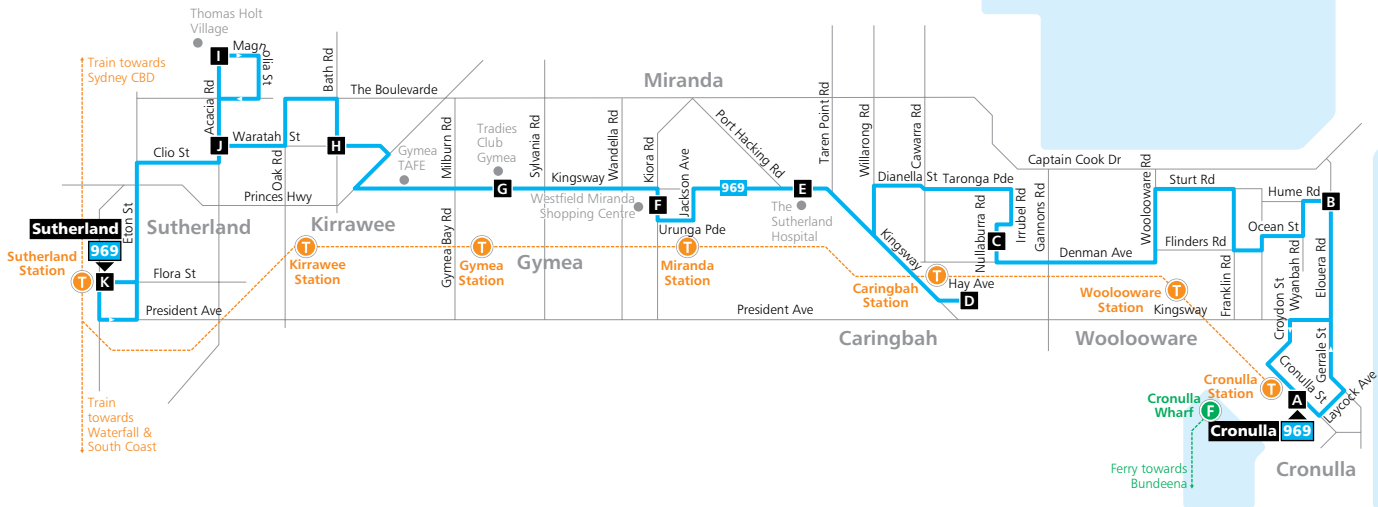

Route 969

Legend

- Bus route
- 969 Bus route number
- A Timing point
- T Train line/station
- F Ferry route/wharf

Diagrammatic Map
Not to Scale
North