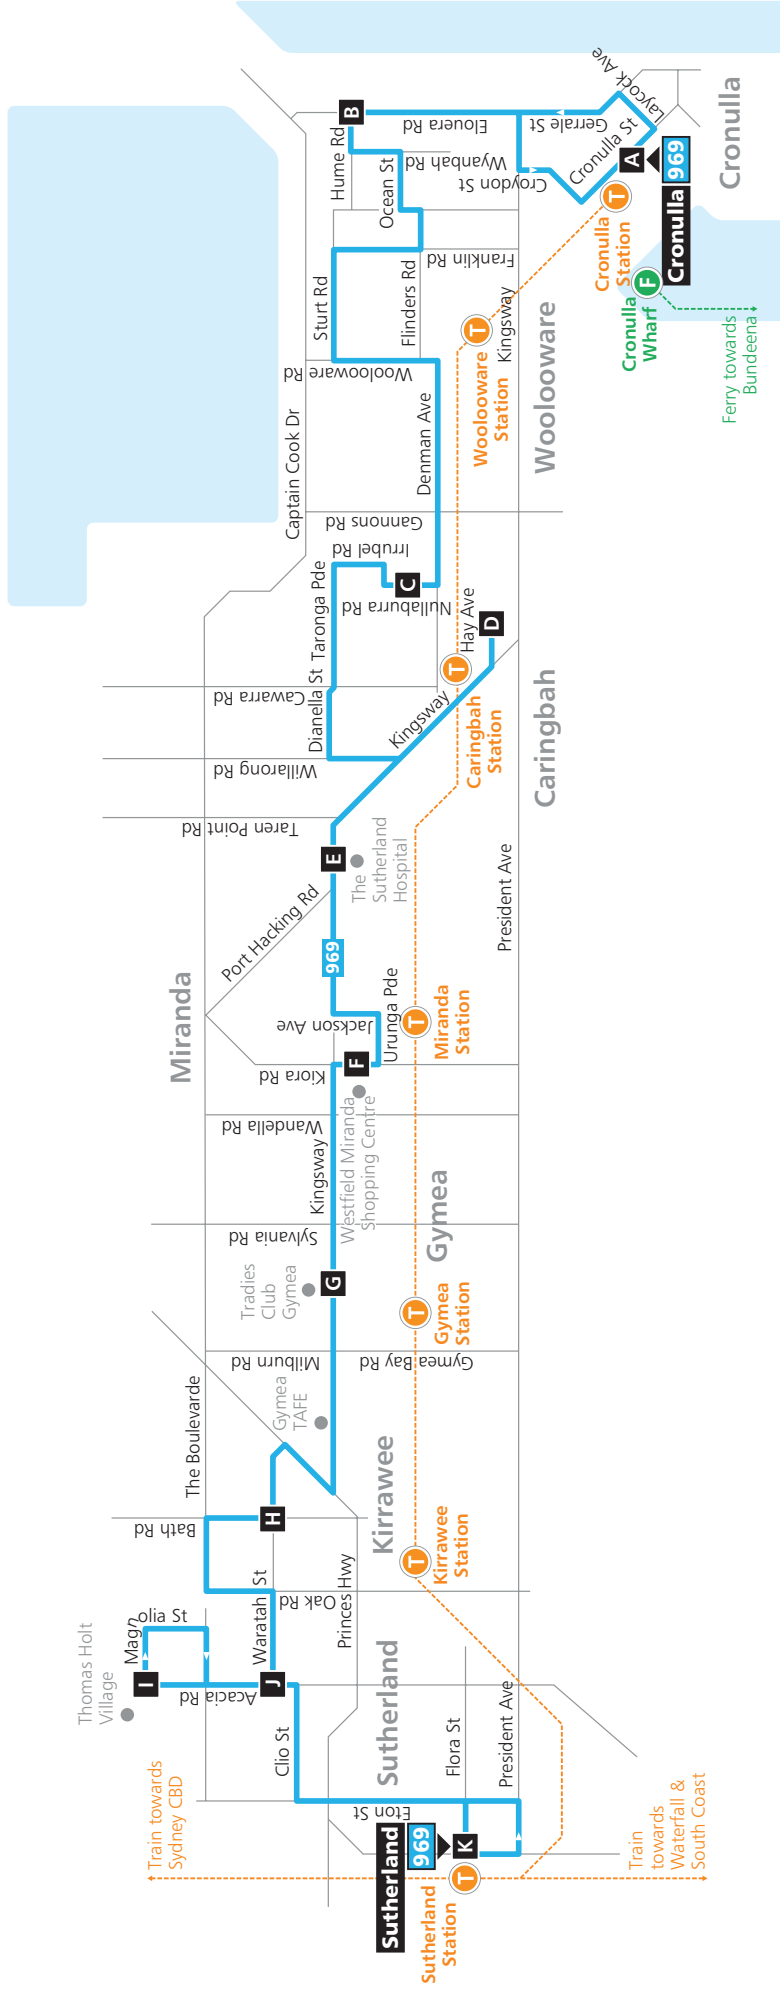

Route 969

Diagrammatic Map
Not to Scale
North

Legend

- Bus route
- 969
- Timing point
- Train line/station
- Ferry route/wharf