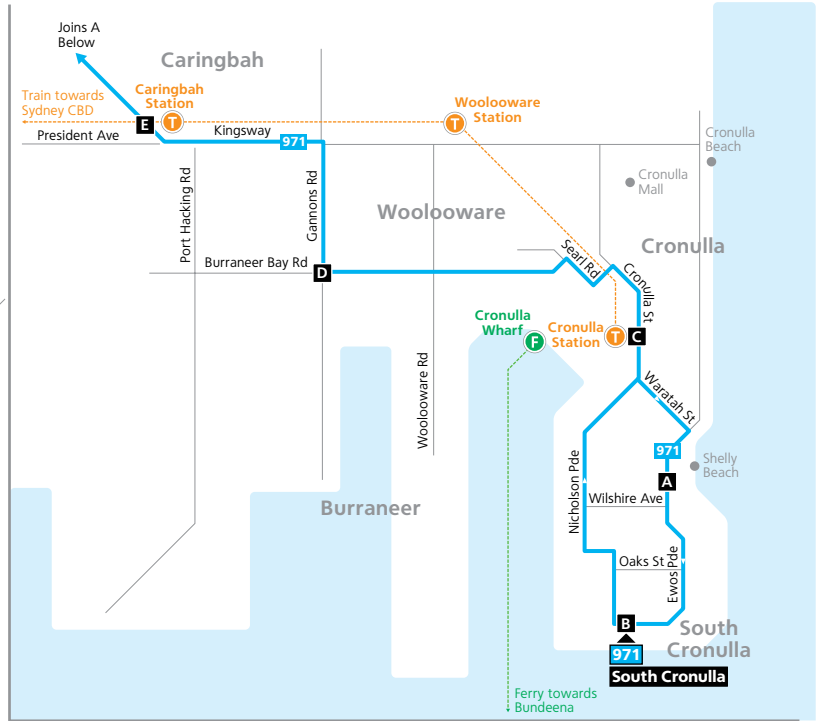

Route 971

Legend

- Bus route
- A Timing point
- F Ferry route/wharf
- 971 Bus route number
- T Train line/station
- T Train line/station