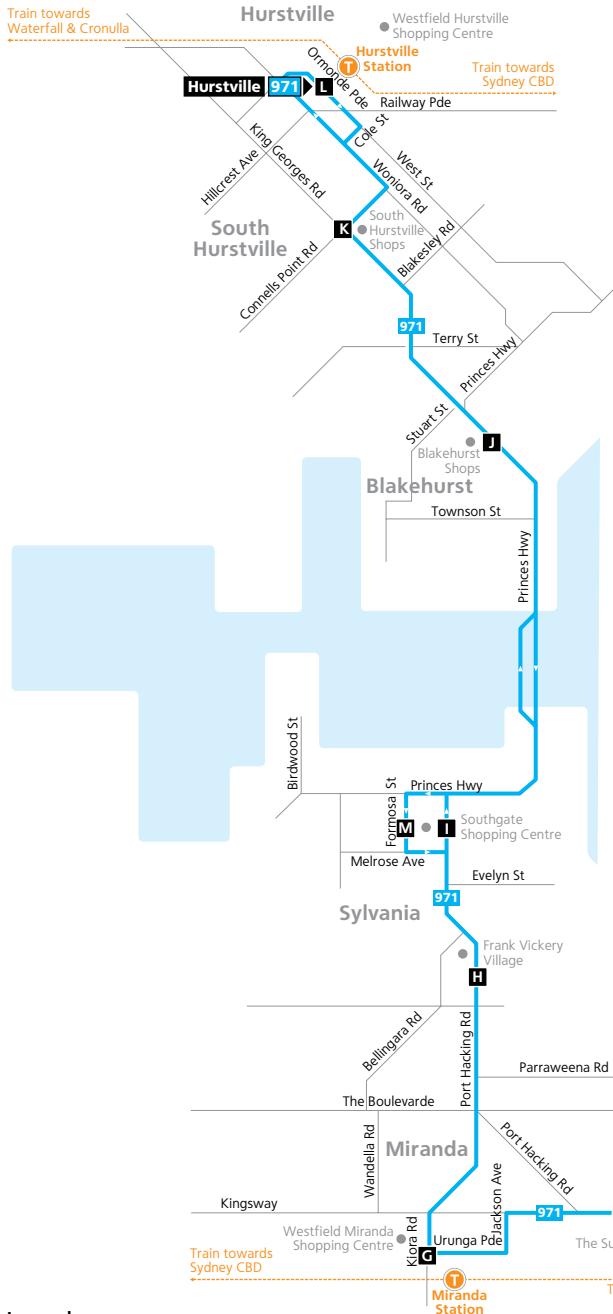

Route 971

Legend

- Bus route
- A Timing point
- F Ferry route/wharf
- 971 Bus route number
- T Train line/station
- T Train line/station