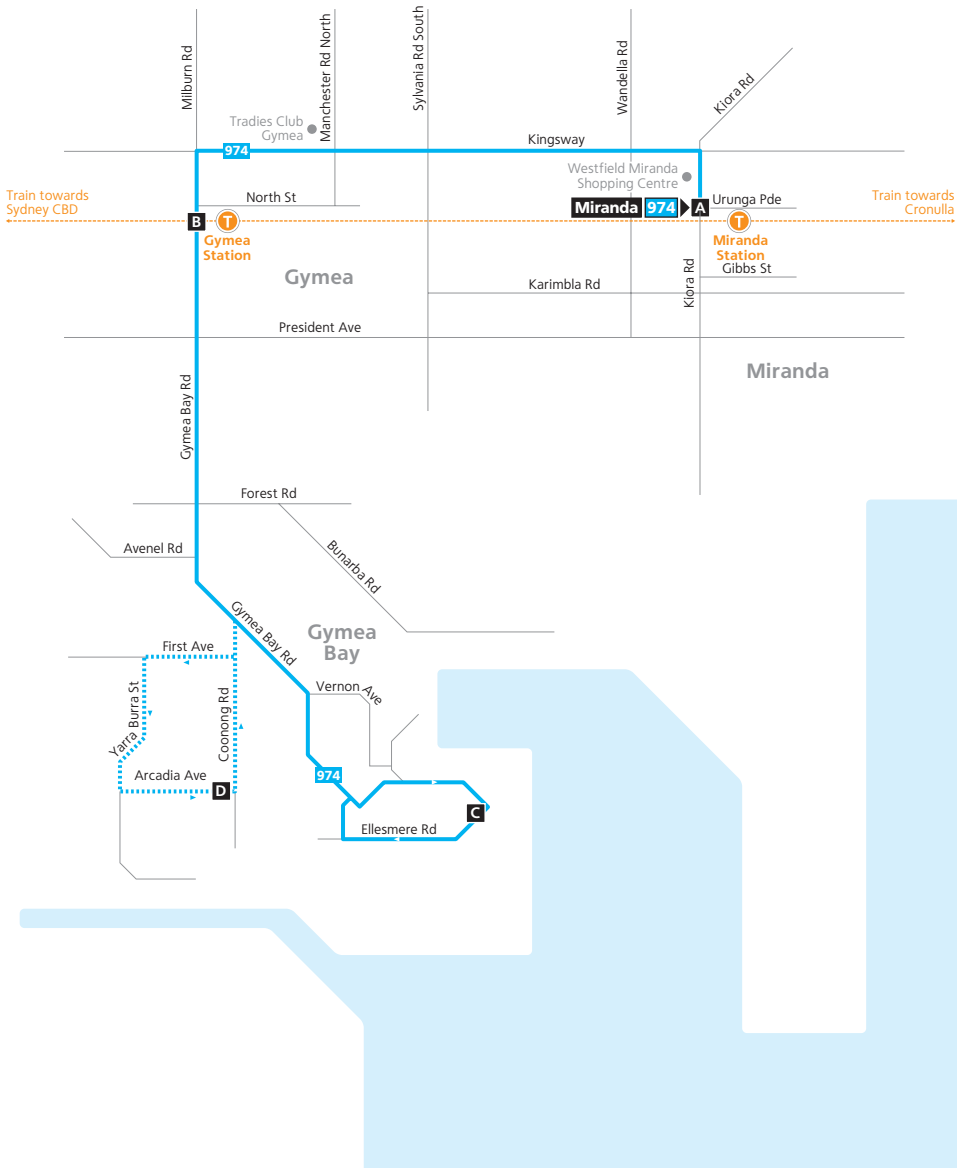

Route 974

Legend

- Bus route
- 974 Bus route number
- T Train line/station
- ⋯ Limited services
- A Timing point