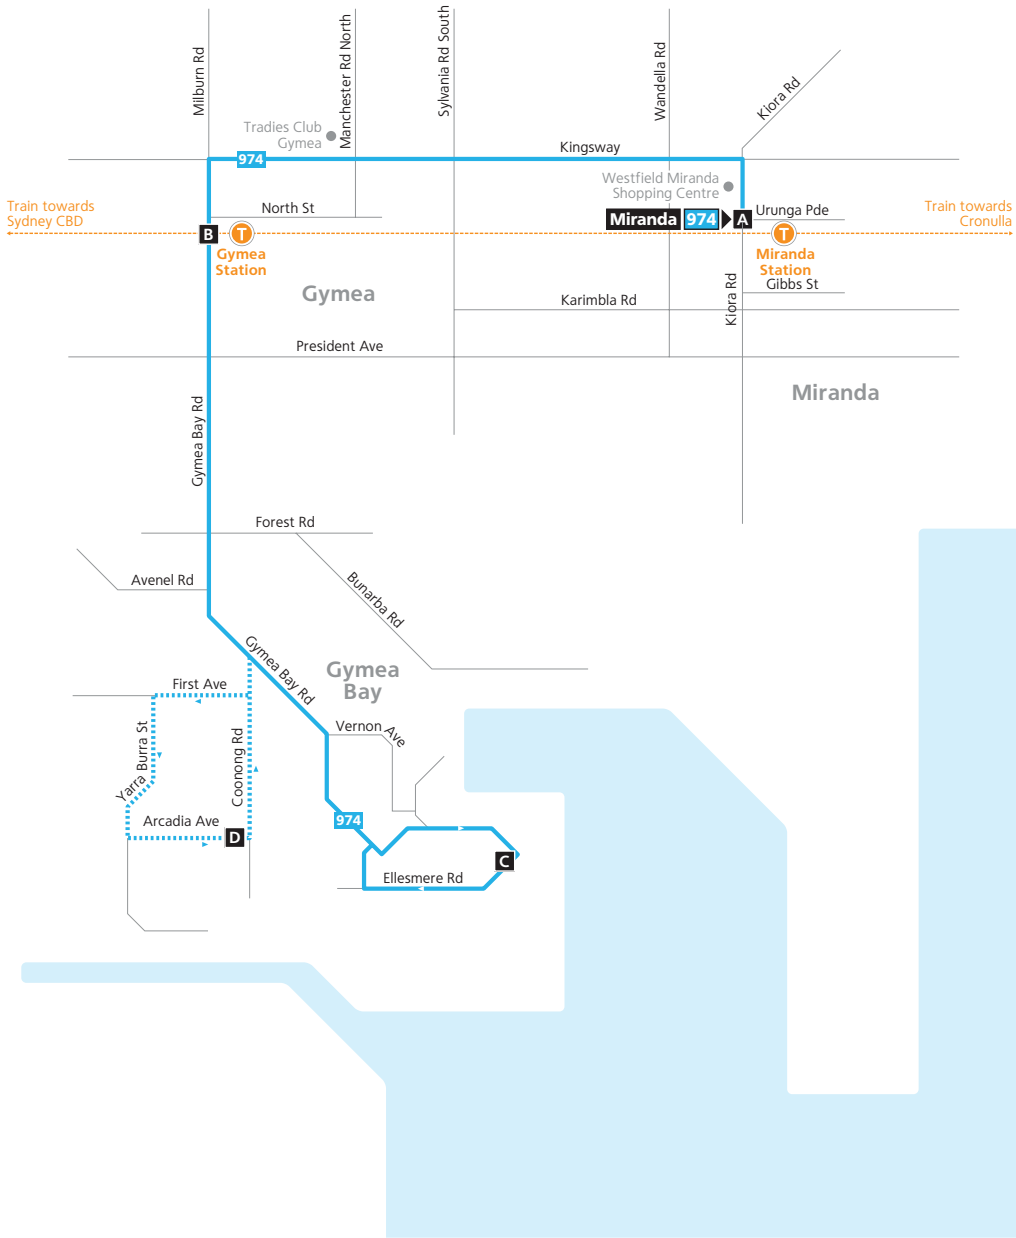

Route 974

Legend

- Bus route
- 974 Bus route number
- T Train line/station
- D Limited services
- A Timing point

Diagrammatic Map
Not to Scale