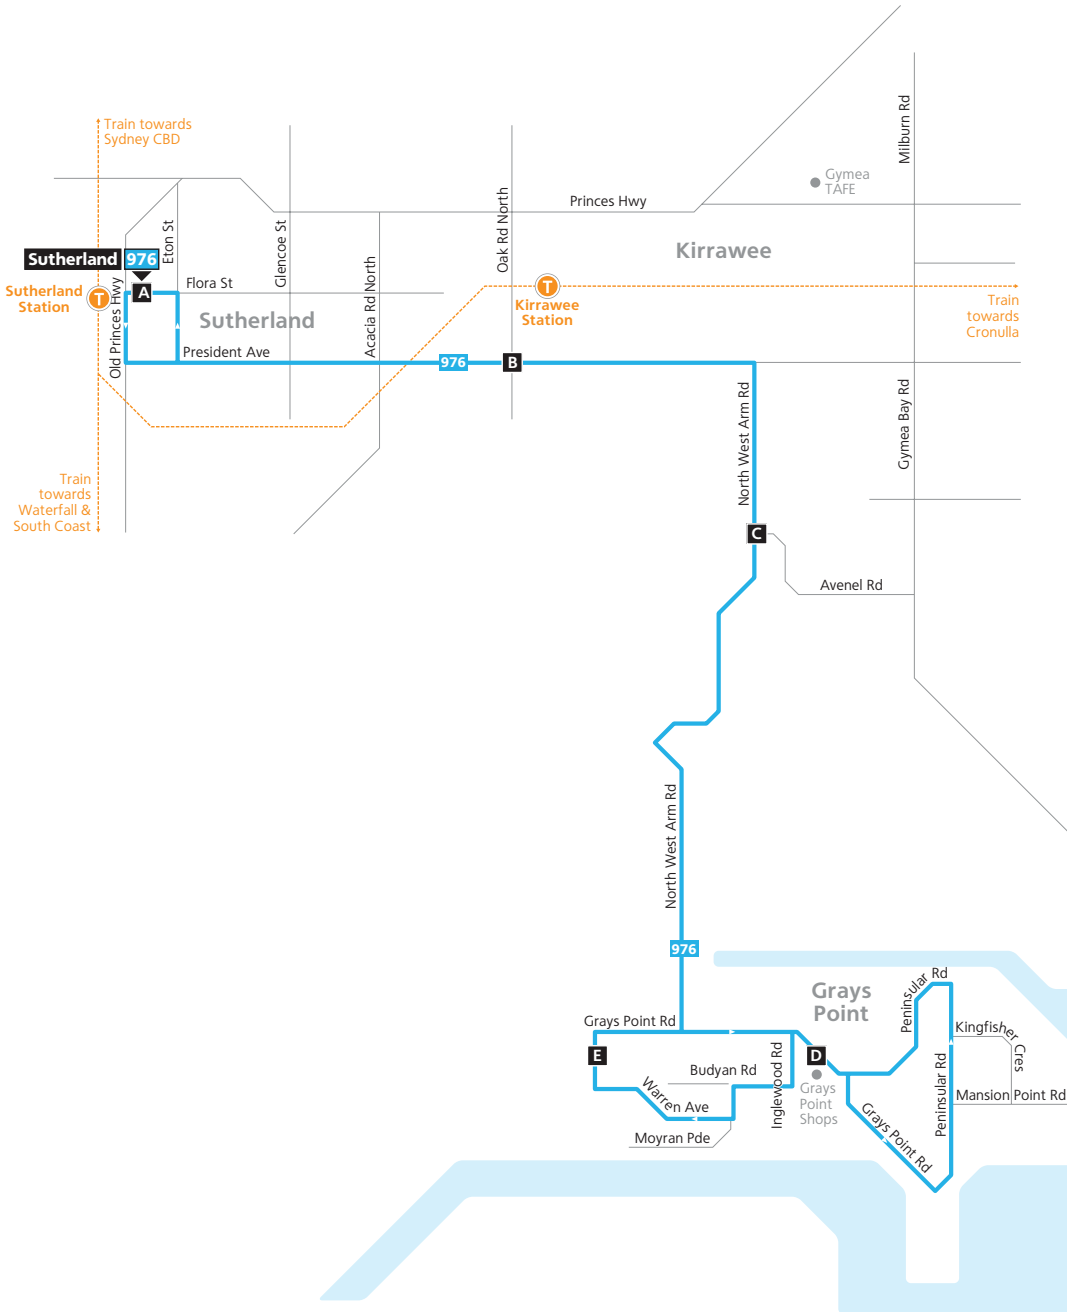

Route 976

Legend

- Bus route
- A Timing point
- 976 Bus route number
- T Train line/station

Diagrammatic Map
Not to Scale