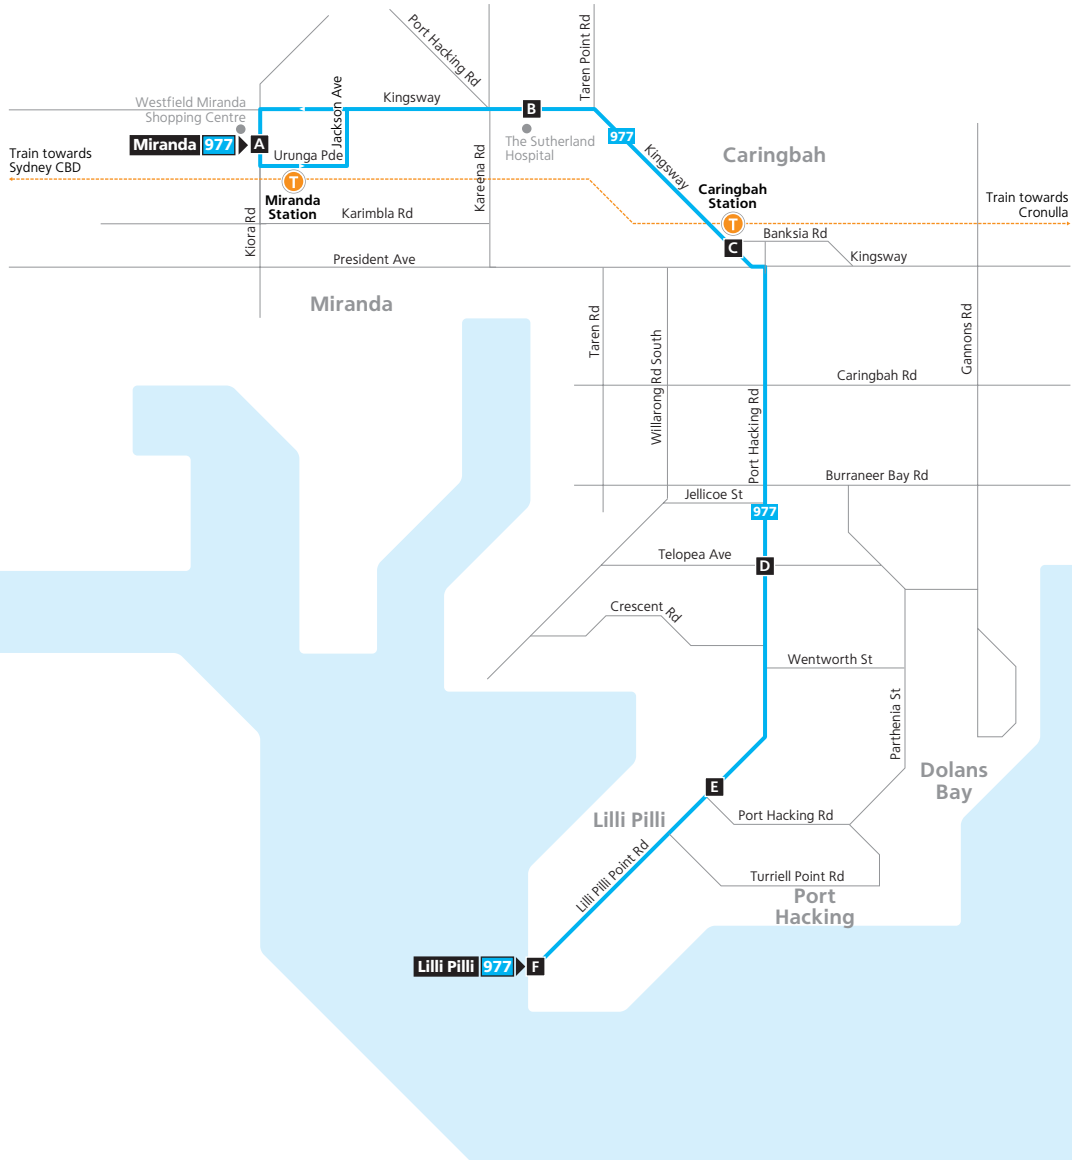

Route 977

Legend

- Bus route
- Bus route number
- Timing point
- Train line/station