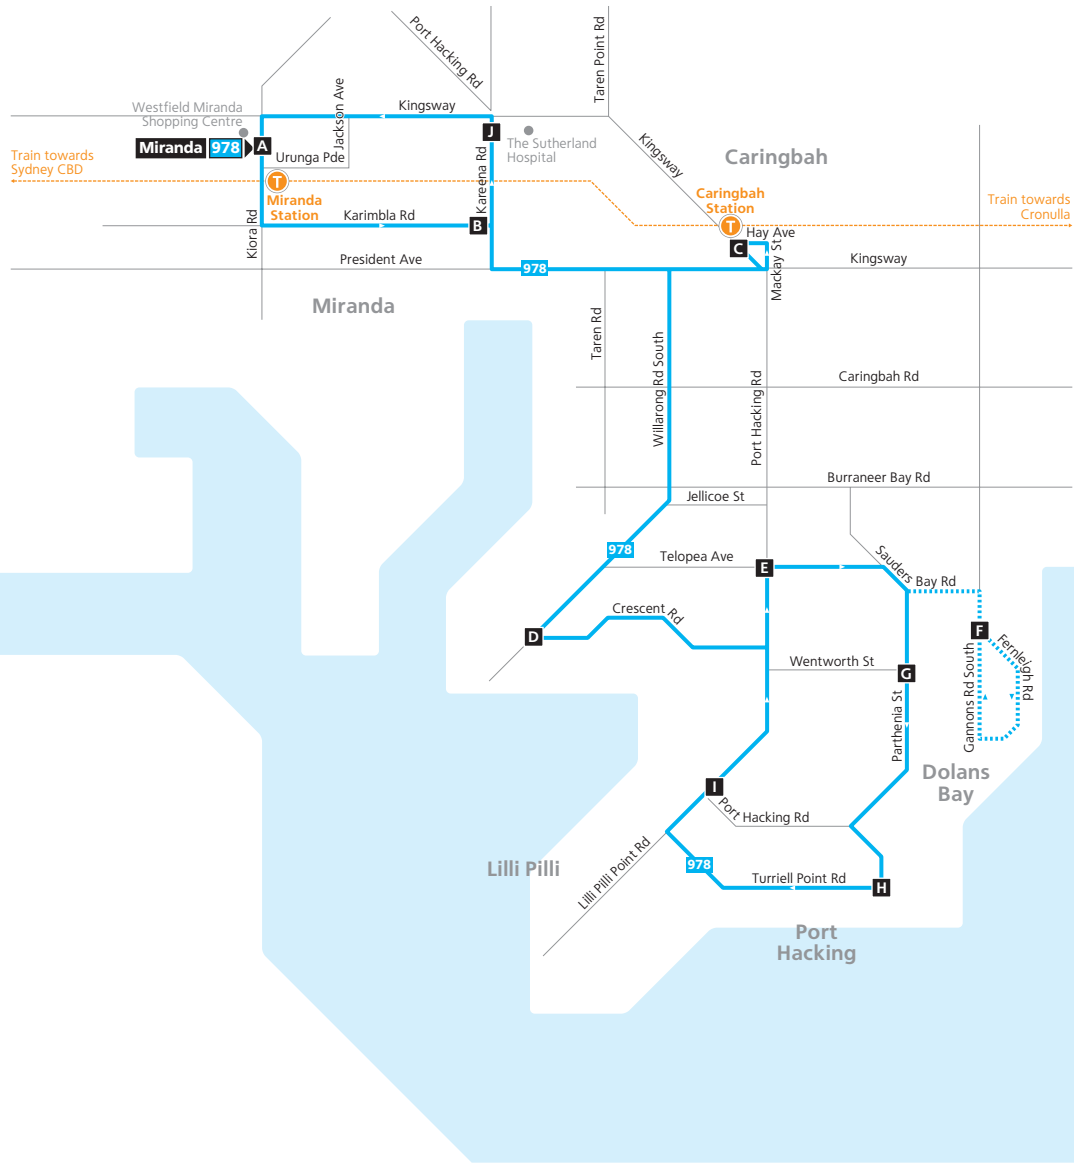

Route 978

Legend

- Bus route
- A Timing point
- 978 Bus route number
- T Train line/station