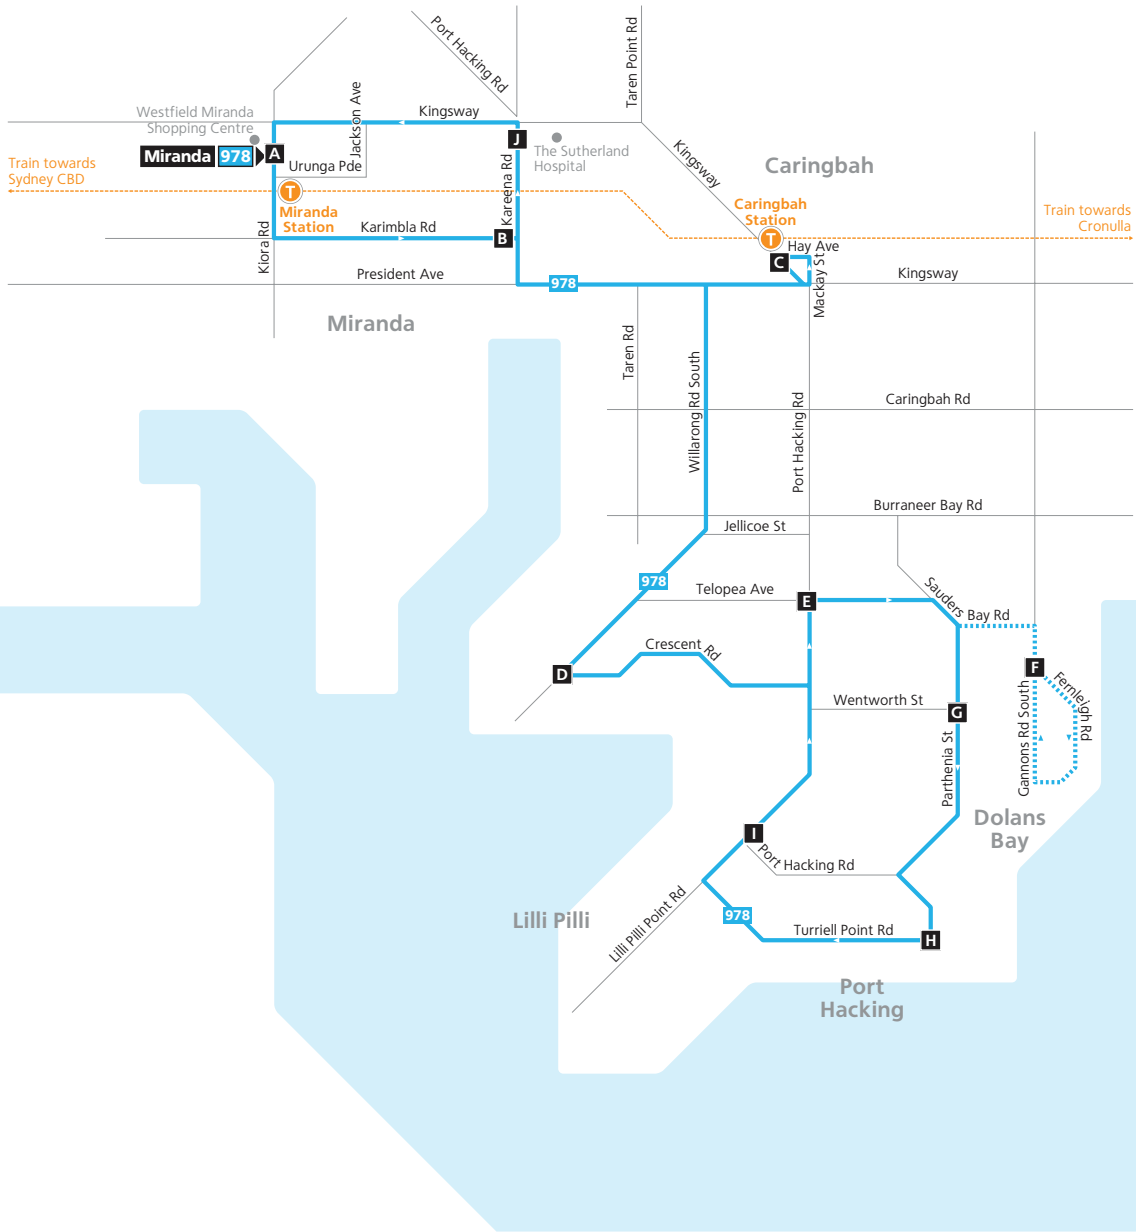

Route 978

Legend

- Bus route
- 978 Bus route number
- A Timing point
- T Train line/station

Diagrammatic Map
Not to Scale