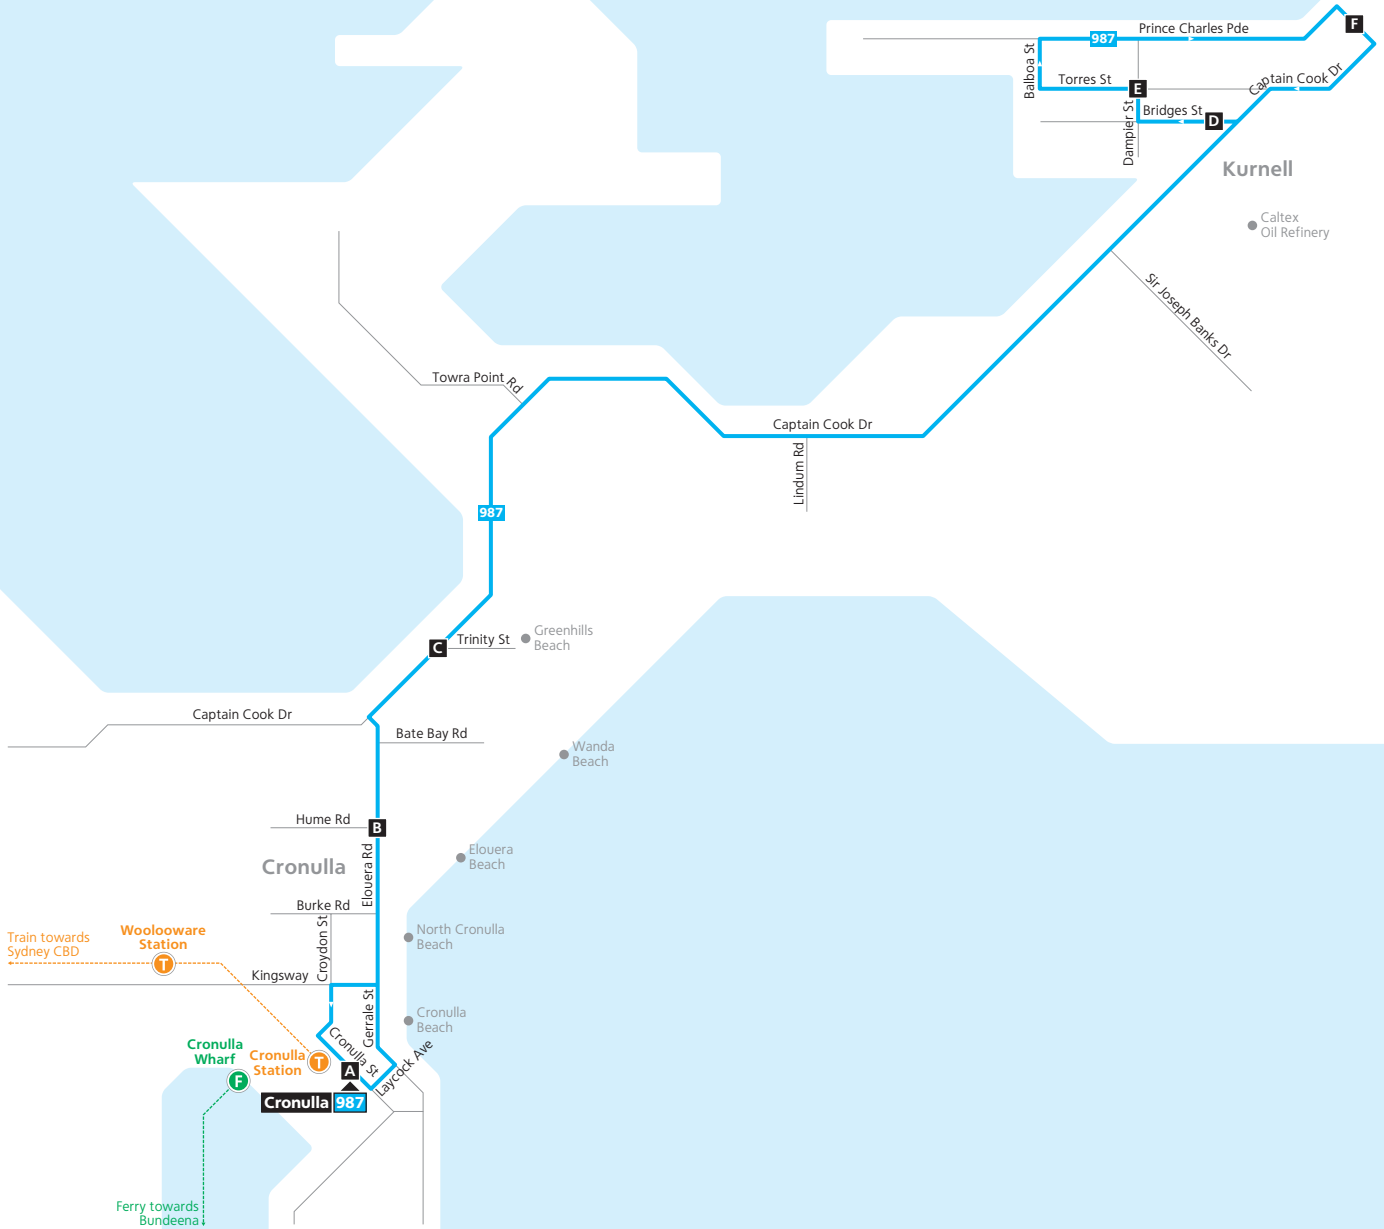

Route 987

Legend

- Bus route
- 987 Bus route number
- A Timing point
- T Train line/station
- F Ferry route/wharf