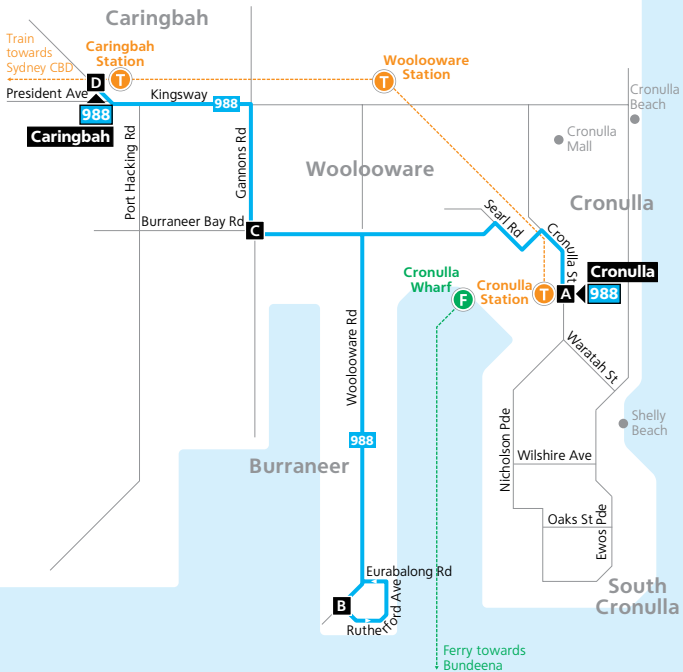

Route 988

988

Cronulla to Caringbah servicing Burraneer

Legend

- Bus route
- 988** Bus route number
- A** Timing point
- Train line/station
- Ferry route/wharf

Diagrammatic Map
Not to Scale

transportnsw.info

Cronulla to Caringbah

Monday to Friday					
map ref	Route Number	988	988	988	988
A	Cronulla Station	–	–	08:27	15:29
B	Burraneer Point Eurabalong Rd	07:47	S08:08	08:43	15:37
C	Burraneer Bay School	07:55	S08:16	09:00	15:45
D	Caringbah Station Kingsway	08:02	S08:23	–	A15:52

Caringbah to Cronulla

Monday to Friday			
map ref	Route Number	988	988
D	Caringbah Station Kingsway	–	15:32
C	Burraneer Bay School	–	15:39
B	Burraneer Point Eurabalong Rd	08:43	15:47
C	Burraneer Bay School	09:00	–
A	Cronulla Station	09:05	15:57

How to use this timetable

This timetable provides a snap shot of service information in 24-hour time (e.g. 5am = 05:00, 5pm = 17:00). Information contained in this timetable is subject to change without notice. Please note that timetables do not include minor stops, additional trips for special events, short term changes, holiday timetable changes, real-time information or any disruption alerts.