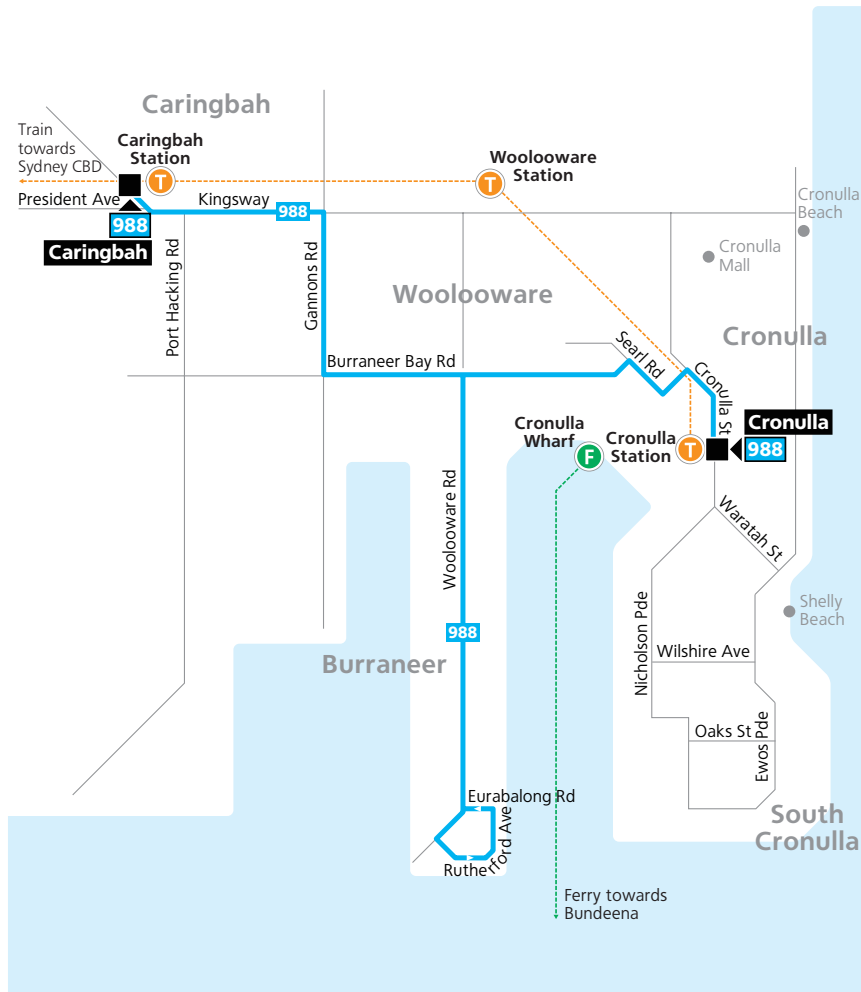

Route 988

Legend

- Bus route
- 988 Bus route number
- 988 Bus route start/finish
- T Train line/station
- F Ferry route/wharf

Diagrammatic Map
Not to Scale