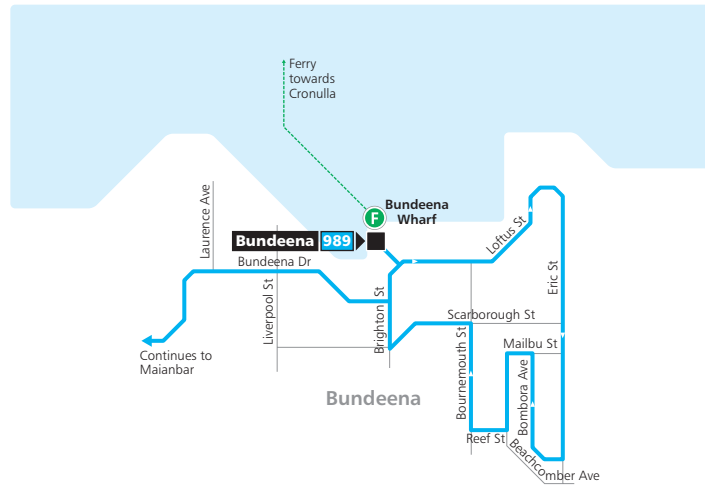

Route 989

Legend

- Bus route
- Bus route start/finish
- F Ferry route/wharf
- 989 Bus route number
- T Train line/station

Diagrammatic Map
Not to Scale