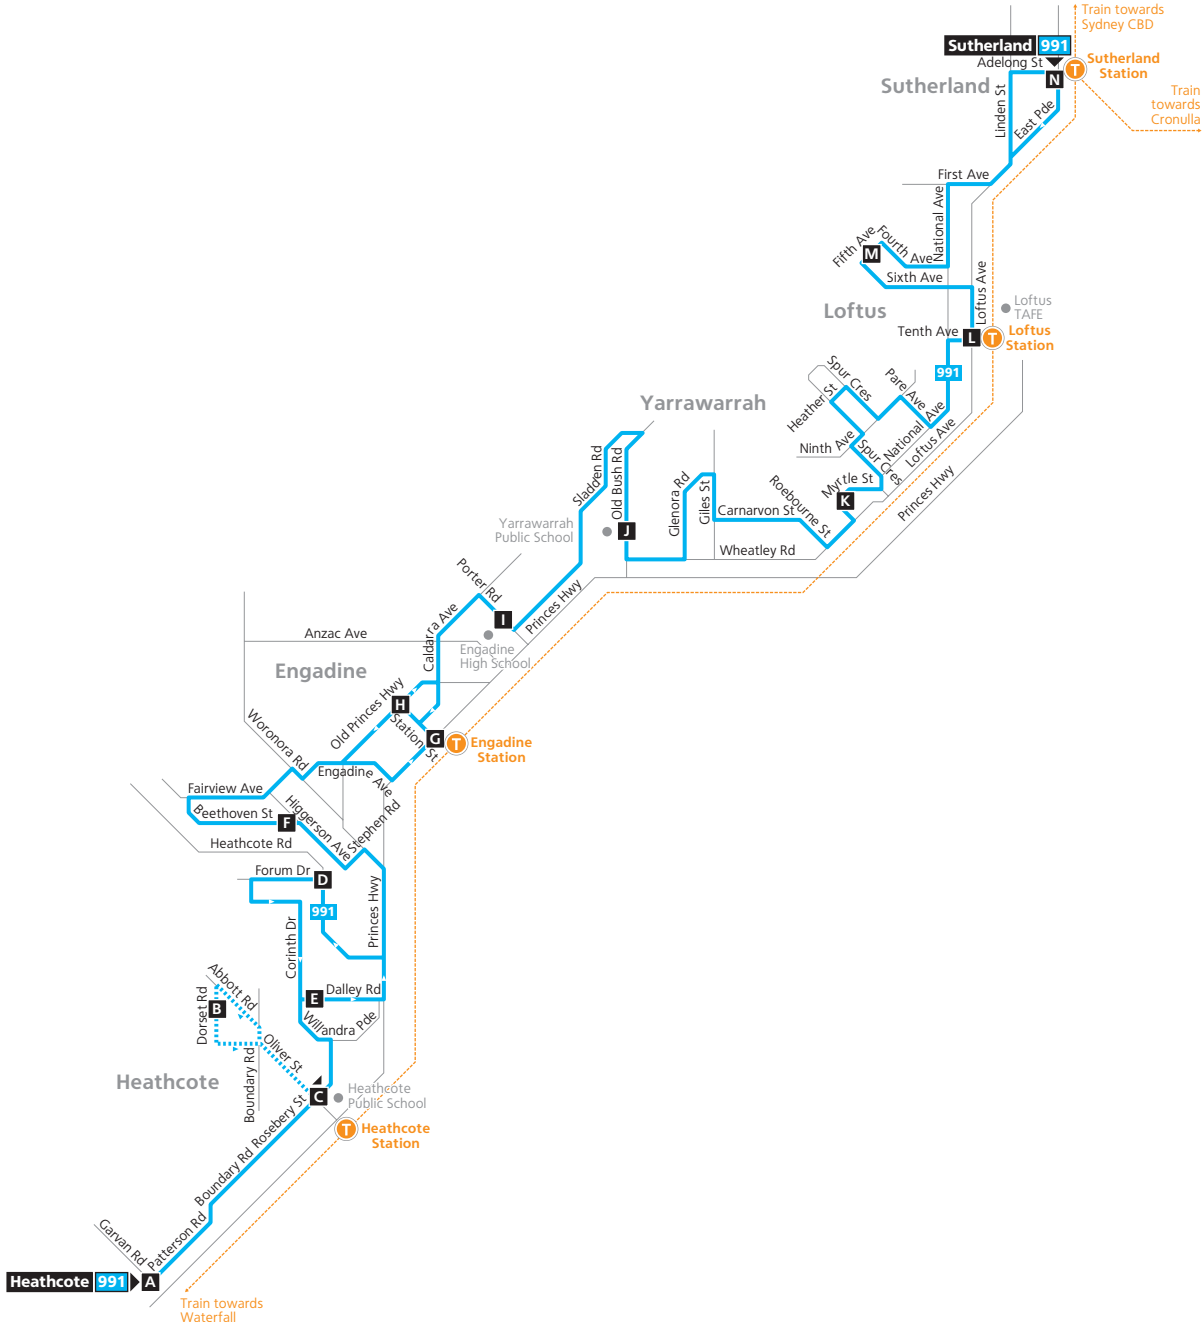

## Timing points

- A** Garvan Road
- B** Dorset Road
- C** Heathcote Public School
- D** Forum Drive
- E** Dalley Road
- F** Beethoven Street
- G** Engadine Station
- H** Engadine Post Office
- I** Engadine High School
- J** Yarrawarra Public School
- K** Myrtle Street
- L** Loftus Station
- M** Fifth Avenue
- N** Sutherland Station

Heathcote to Sutherland

Monday to Friday							
map ref	Route Number	991	991	991	991	991	991
<b>A</b>	Garvan Road	-	-	-	S07:57	08:50	11:50 14:50
<b>B</b>	Dorset Road	-	-	-	S08:00	-	-
<b>C</b>	Heathcote Public School	-	-	-	S08:03	08:53	11:53 14:53
<b>D</b>	Forum Drive	-	-	-	S08:10	-	-
<b>E</b>	Dalley Road	-	-	-	S08:14	08:55	11:55 14:55
<b>F</b>	Beethoven Street	-	-	-	S08:24	09:00	12:00 15:00
<b>G</b>	Engadine Station	-	-	-	S08:39	A09:05	12:05 B15:10
<b>I</b>	Engadine High School	S07:14	-	-	-	09:08	12:08 15:23
<b>J</b>	Yarrawarra Public School	S07:18	S07:40	08:02	-	09:12	12:12 15:27
<b>K</b>	Myrtle Street	S07:25	S07:47	08:09	-	09:19	12:19 15:34
<b>L</b>	Loftus Station	S07:31	S07:53	08:15	-	09:25	12:25 15:43
<b>M</b>	Fifth Avenue	S07:34	S07:56	08:18	-	09:28	12:28 15:46
<b>N</b>	Sutherland Station	S07:40	S08:02	08:24	-	09:33	12:33 15:56

# Route 991

## Legend

- Bus route
- 991 Bus route number
- ⋯ Limited service
- A Timing point
- T Train line/station