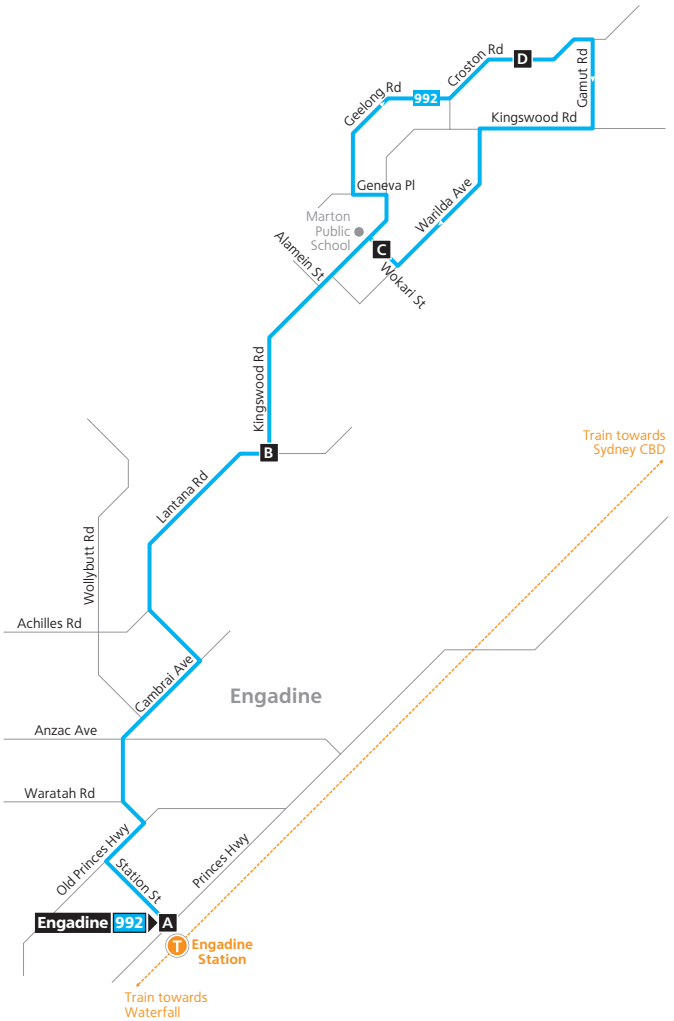

Route 992

Legend

- Bus route
- 992 Bus route number
- A Timing point
- T Train line/station

Diagrammatic Map
Not to Scale