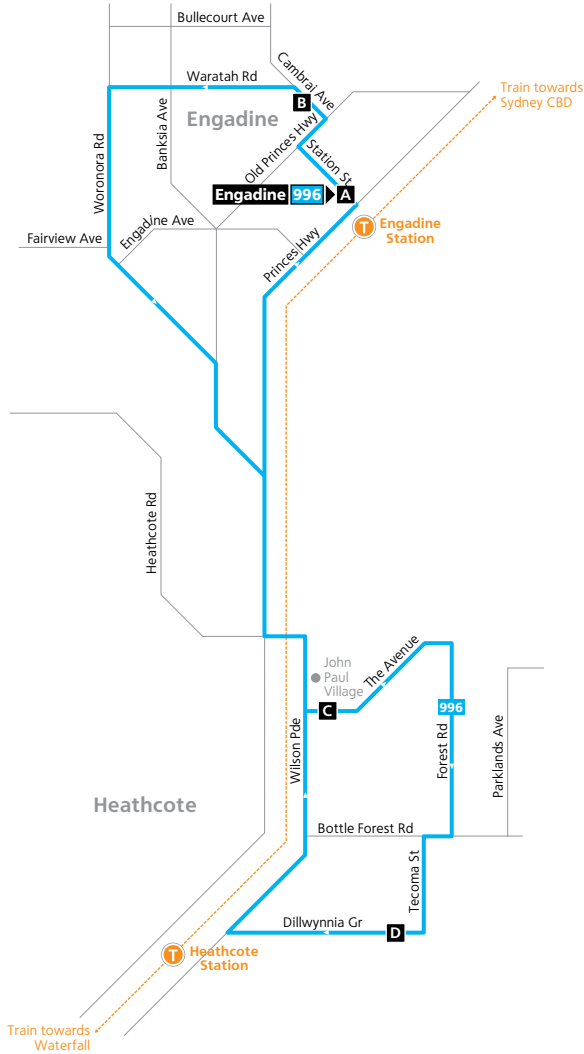

Route 996

996

Engadine to Heathcote East

Legend

- Bus route
- 996 Bus route number
- A Timing point
- T Train line/station

Diagrammatic Map
Not to Scale

North

transportnsw.info

Engadine to Heathcote East (& return)

Monday to Friday										
map ref	Route Number	996	996	996	996	996	996	996	996	996
A	Engadine Station	–	–	09:35	10:35	11:35	12:35	13:35	14:35	A15:35
B	Engadine Woolworths Waratah Road	–	–	09:37	10:37	11:37	12:37	13:37	14:37	B15:32
C	John Paul Village The Avenue	08:24	08:58	09:43	10:43	11:43	12:43	13:43	14:43	15:48
D	Dillwynnia Grove, Heathcote	08:28	09:02	09:47	10:47	11:47	12:47	13:47	14:47	15:52
A	Engadine Station	08:35	09:12	09:57	10:57	11:57	12:57	13:57	14:57	16:02

Monday to Friday (continued...)			
map ref	Route Number	996	996
A	Engadine Station	16:35	17:35
B	Engadine Woolworths Waratah Road	16:37	17:37
C	John Paul Village The Avenue	16:43	17:43
D	Dillwynnia Grove, Heathcote	16:47	17:47
A	Engadine Station	16:57	17:57

Saturday									
map ref	Route Number	996	996	996	996	996	996	996	996
A	Engadine Station	08:50	09:50	10:50	11:50	13:50	14:50	15:50	16:50
B	Engadine Woolworths Waratah Road	08:52	09:52	10:52	11:52	13:52	14:52	15:52	16:52
C	John Paul Village The Avenue	08:57	09:57	10:57	11:57	13:57	14:57	15:57	16:57
D	Dillwynnia Grove, Heathcote	09:01	10:01	11:01	12:01	14:01	15:01	16:01	17:01
A	Engadine Station	09:08	10:08	11:08	12:08	14:08	15:08	16:08	17:08