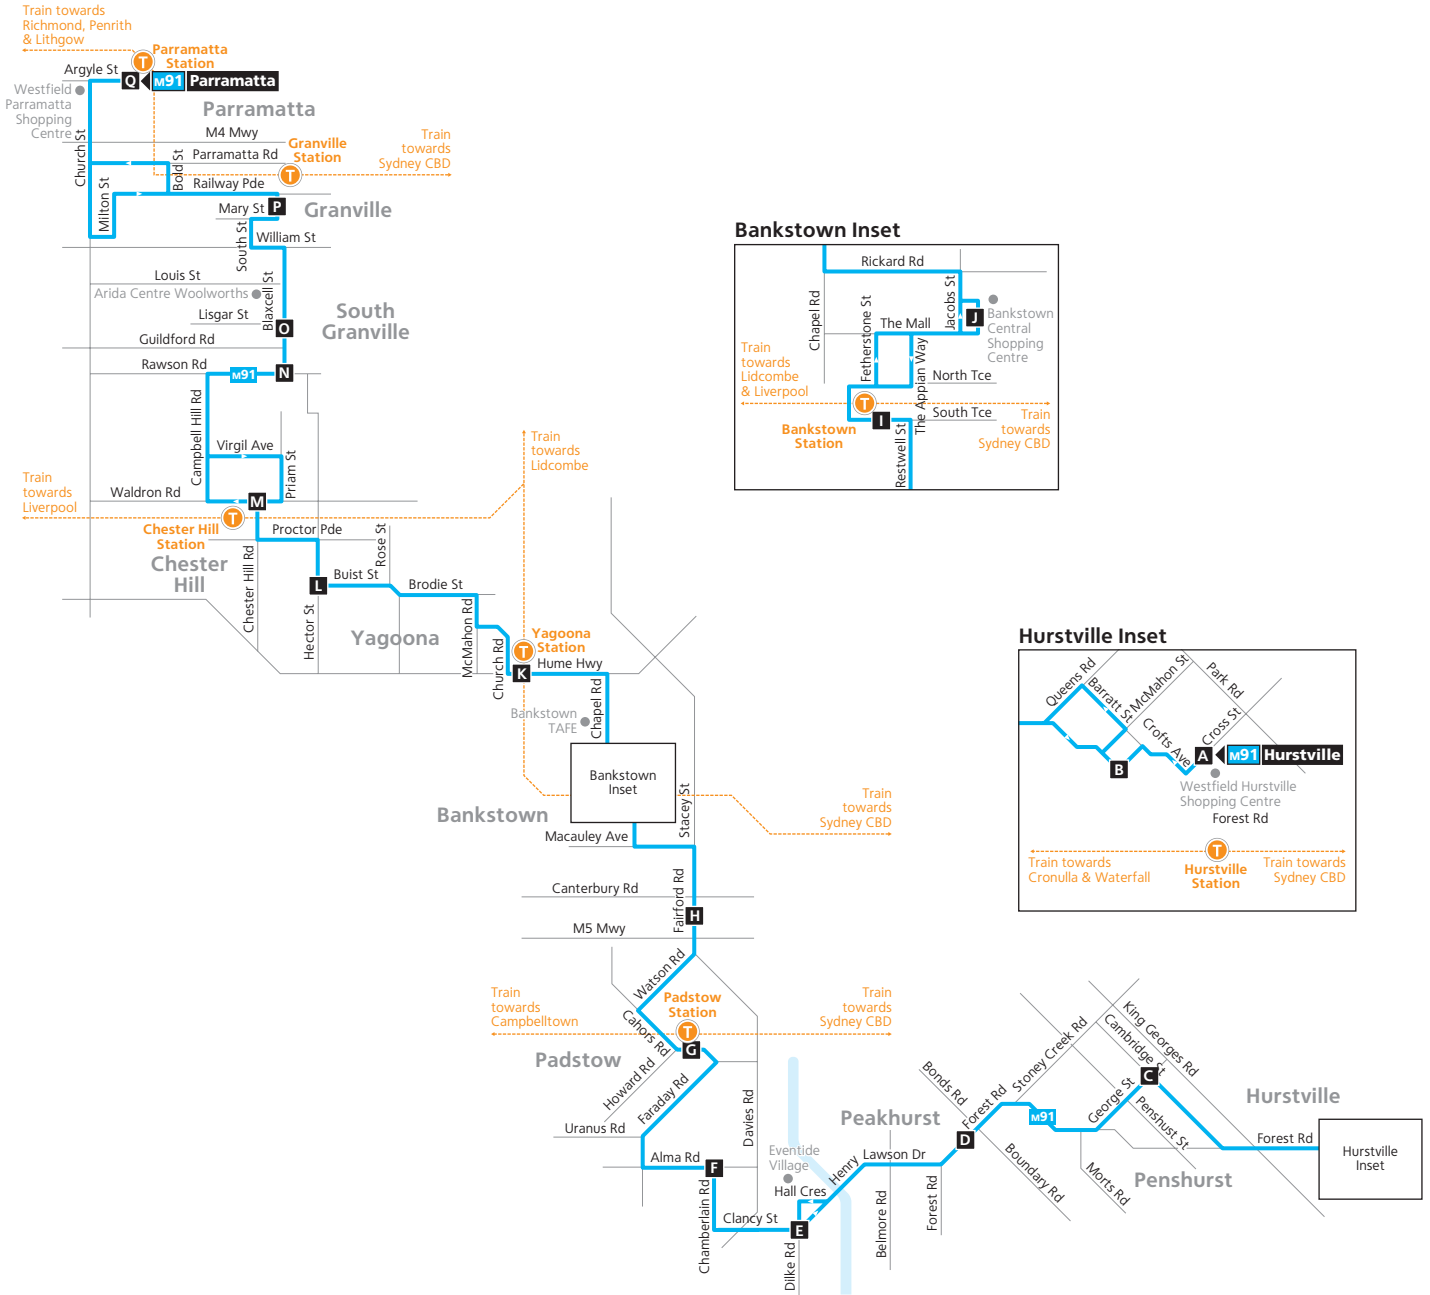

# Route m91

- Legend**
- Bus route
  - m91 Bus route number
  - A Timing point
  - T Train line/station