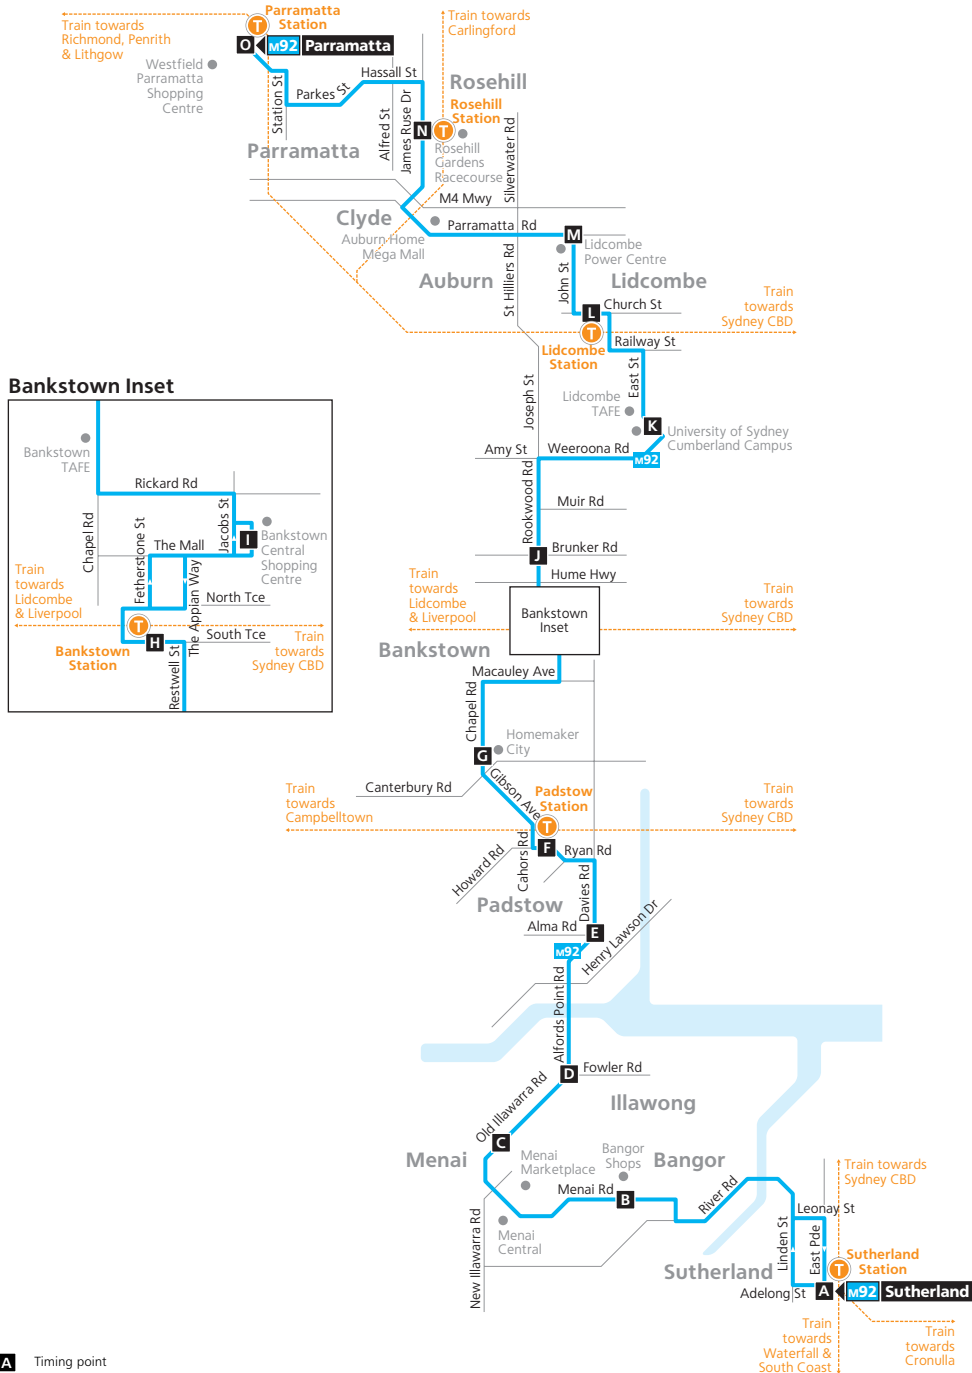

<b>Saturday (continued...)</b>						
map ref	Route Number	M92	M92	M92	M92	M92
<b>O</b>	<b>Parramatta Station</b>	18:25	18:45	19:05	19:25	19:45
<b>N</b>	<b>Rosehill Racecourse</b> James Ruse Drive	18:31	18:51	19:11	19:31	19:51
<b>M</b>	John Street & Parramatta Road	18:42	19:02	19:22	19:42	20:02
<b>L</b>	<b>Lidcombe Station</b> Church Street	18:48	19:08	19:28	19:48	20:08
<b>K</b>	<b>University of Sydney Cumberland</b> East Street	18:54	19:14	19:34	19:54	20:14
<b>J</b>	Rookwood Road & Bruncker Road	19:00	19:20	19:40	20:00	20:20
<b>I</b>	<b>Bankstown Central</b>	19:06	19:26	19:46	20:06	20:26
<b>H</b>	<b>Bankstown Station</b>	19:10	19:30	19:50	20:10	20:30
<b>G</b>	Eldridge Road & Chapel Road	19:16	–	19:56	20:16	–
<b>F</b>	<b>Padstow Station</b> Howard Road	19:24	–	20:04	20:24	–
<b>E</b>	Alma Road & Davies Road	19:27	–	20:07	20:27	–
<b>D</b>	Old Illawarra Road Roundabout	19:32	–	20:12	20:32	–
<b>C</b>	Bradman Road & Old Illawarra Road	19:35	–	20:15	20:35	–
<b>B</b>	<b>Bangor Shops</b> Menai Road	19:41	–	20:21	20:41	–
<b>A</b>	<b>Sutherland Station</b>	19:50	–	20:30	20:50	–

# Route M92