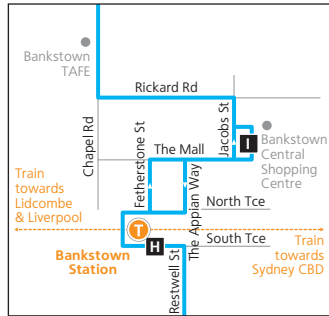

Bankstown Inset

Legend

- Bus route
- Bus route number
- Timing point
- Train line/station