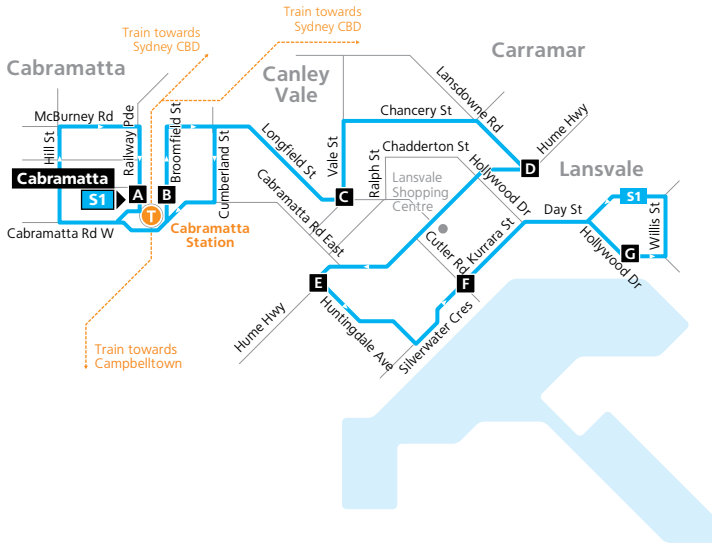

# Route S1

## Cabramatta to Lansvale

### Legend

- Bus route
- S1 Bus route number
- A Timing point
- T Train line/station

Diagrammatic Map  
North  
Not to Scale

[transportnsw.info](http://transportnsw.info)

Monday to Friday										
map ref	Route Number	S1	S1	S1	S1	S1	S1	S1	S1	S1
<b>A</b>	Cabramatta Station west Railway Parade	–	–	09:35	10:35	11:50	12:35	13:35	14:35	–
<b>B</b>	Cabramatta Station east Broomfield Street	–	08:42	09:42	10:42	11:57	12:42	13:42	<b>B</b> 14:42	15:32
<b>C</b>	Longfield Street & Vale Street	–	08:45	09:45	10:45	12:00	12:45	13:45	14:45	15:35
<b>D</b>	Lansdowne Road & Hume Highway	–	08:48	09:48	10:48	12:03	12:48	13:48	14:48	15:38
<b>E</b>	Lansvale Huntingdale Avenue & Hume Hwy	07:42	08:52	09:52	10:52	12:07	12:52	13:52	14:52	15:42
<b>F</b>	Cutler Road & Kurrara Street	07:46	08:56	09:56	10:56	12:11	12:56	13:56	14:56	15:46
<b>G</b>	Lansvale East School Hollywood Drive	07:50	09:00	10:00	11:00	12:15	13:00	14:00	15:00	15:50
<b>D</b>	Lansdowne Road & Hume Highway	07:54	09:04	10:04	11:04	12:19	13:04	14:04	<b>C</b> 15:04	–
<b>C</b>	Longfield Street & Vale Street	07:59	09:09	10:09	11:09	12:24	13:09	14:09	15:09	–
<b>A</b>	Cabramatta Station west Railway Parade	<b>A</b> 08:06	09:16	10:16	11:16	12:31	13:16	14:16	<b>A</b> 15:16	–

## Explanation of definitions and symbols

<b>A</b>	Bus terminates at Cabramatta Station east side in Broomfield St
<b>B</b>	On Mondays and Tuesdays bus diverts via Canley Vale High School.
<b>C</b>	Bus diverts via Lansdowne Rd to Vale St omitting Chancery St.
	Wheelchair Accessible.