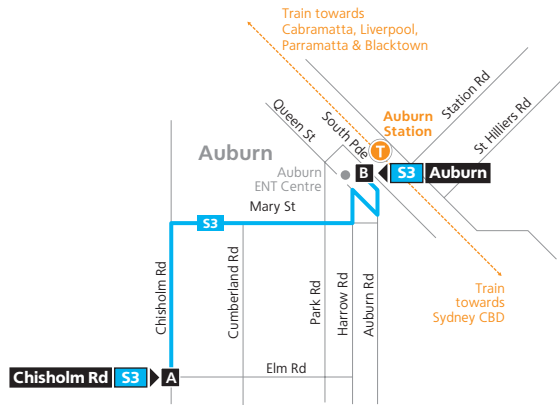

S3

B

Chisholm Road to Auburn

Who is providing my bus services?

The bus services shown in this timetable are run by Transdev NSW.

Valid from: 26/11/2017

NOTE: Information is correct as of the above date. For the most up-to-date times, use the Trip Planner on transportnsw.info

Chisholm Road to Auburn

Monday to Friday					
map ref	Route Number	S3	S3	S3	S3
A	Elm Road & Chisholm Road	09:42	11:12	13:12	14:37
B	Auburn Station South Parade	09:49	11:19	13:19	14:44

Auburn to Chisholm Road

Monday to Friday					
map ref	Route Number	S3	S3	S3	S3
B	Auburn Station South Parade	09:30	11:20	13:20	14:50
A	Elm Road & Chisholm Road	09:40	13:30	13:30	15:00

Route S3

B

Legend

- Bus route
- Bus route number
- Timing point
- Train line/station